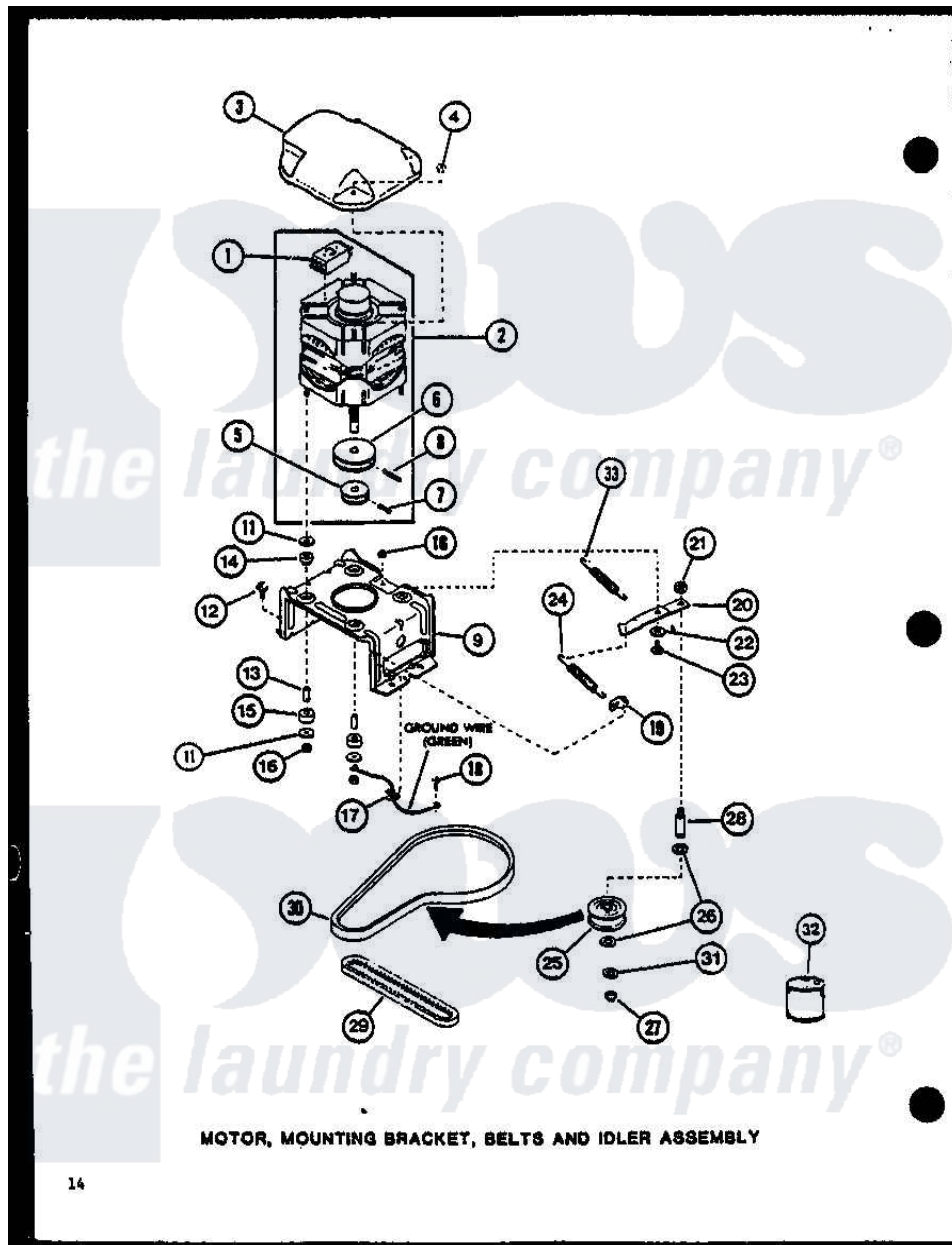

Amana LWD773L (BOM: P1122802W L) 04 - MOTOR

Amana Residential Amana LWD773L (BOM: P1122802W L) Washer Parts Parts Diagram 04 - MOTOR
 Click on the part number to view part

Item	Original Part Number	Replaced By	Status	Part Description
1	R0602509		Not Available	24140 SWITCH
"	R0602511	Y24149		Switch, Motor
2	R0607002	27179P		Motor-Drve
3	R0603011	27136		Shield, Motor
4	R0601008	27201		Locknut
5	R0609501		Not Available	PULLEY, MOTOR
6	R0609502		Not Available	PULLEY, MOTOR
7	R0601508	10416		Pin, Roll
8	R0601509		Not Available	ROLL PIN
9	R0605514		Not Available	MOTOR MTG BRACKET
10	R0601011	27001225		Nut, Jam Mid Lock 1/4-20
11	R0600510		Not Available	WASHER
12	R0600098	27001200		Screw
13	R0603511		Not Available	SPACER
14	R0606509		Not Available	RUBBER MTG
15	R0606510		Not Available	RUBBER MTG

16	YR0601010	23604	Nut, Hex 10-32 Lock
17	R0601507	B5733302	Clip, Ground
18	R0600017		Not Available SCREW
19	R0601539	28849	Clip, Spring
20	R0605684	40041002	Lever, Idler
21	R0601031	358160	Nut
22	R0600506	40054701	Washer
23	R0600016	40038901	Screw, 1/4-20
24	R0605539	37366	Spring, Idler
25	R0609508		Not Available PULLEY, IDLER
26	R0600552	Y29443	Washer, Felt
27	R0601527	23748	Ring, Retaining
28	R0605538	28802	Shaft, Idler
29	R0606507	27155	Belt, Pump
30	R0606539	28808	Belt, Agitate And Spin
31	R0600526	52549	Washer, 501 ID X3/4 Odx
32	R0608011		Not Available HI TEMP LUBE
33	R0605683		Not Available SPRING, HELPER