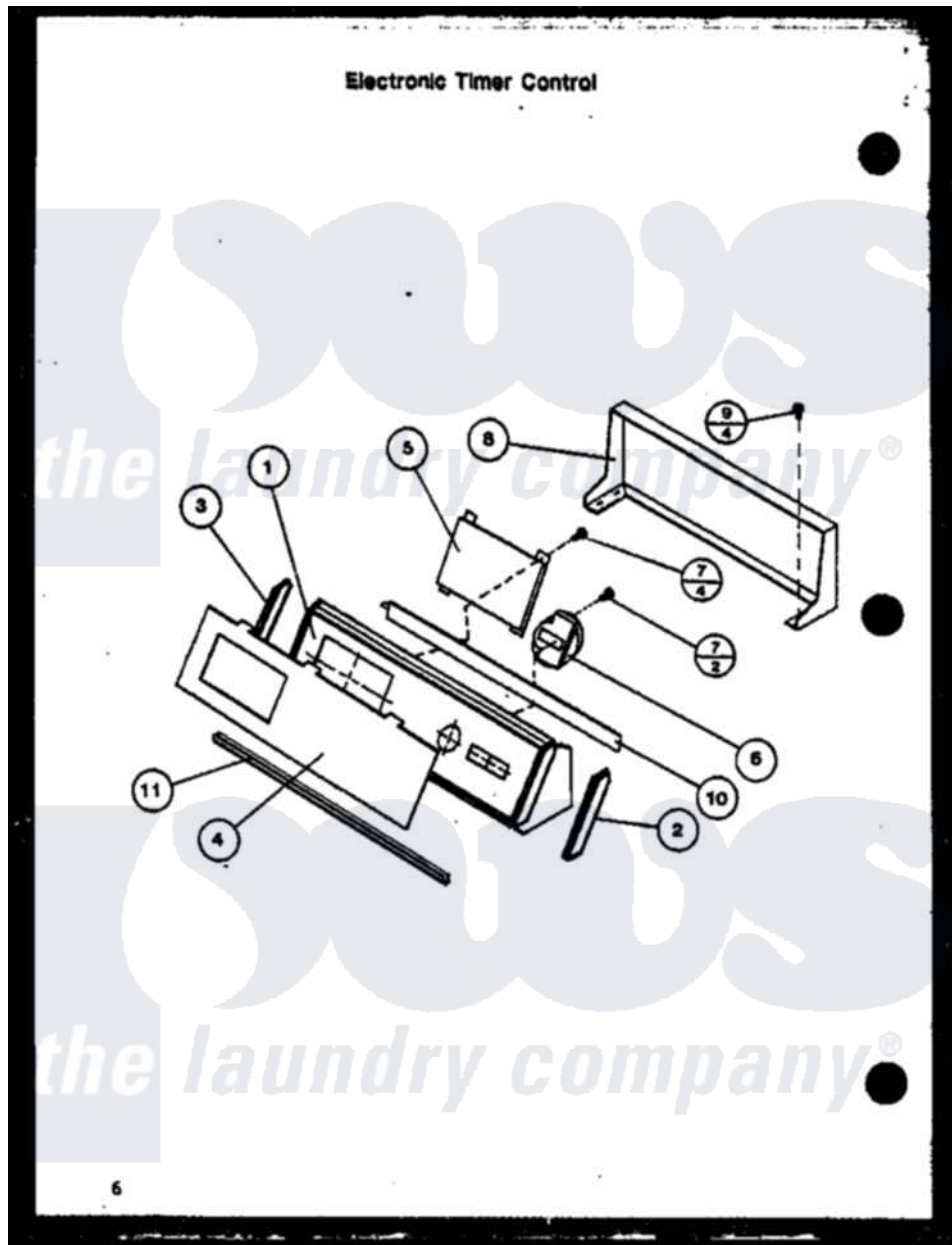

Amana LWD773L (BOM: P1122809W) 01 - ELECTRONIC TIMER CONTROL

Amana Residential Amana LWD773L (BOM: P1122809W) Washer Parts Parts Diagram 01 - ELECTRONIC TIMER CONTROL

[Click on the part number to view part](#)

Item	Original Part Number	Replaced By	Status	Part Description
1	<a href="#">33122</a>			Hood And Mounting Plate
2	<a href="#">31248</a>			Cap, End-RH-Chrome
3	31249		Not Available	CAP,END-L.H.-CHROME
4	32911		Not Available	PANEL,GRAPHIC-AMANA
5	33124		Not Available	CONTROL, ELECTRONIC
6	33119	<a href="#">841180A</a>		Tray
7	<a href="#">31260</a>			Screw, No.8 X 3/8 Ind H
8	33620	<a href="#">33-620</a>		Motor 120V Combustion Blower
9	23962	<a href="#">W10116760</a>		Screw
10	<a href="#">33123R</a>			Trim