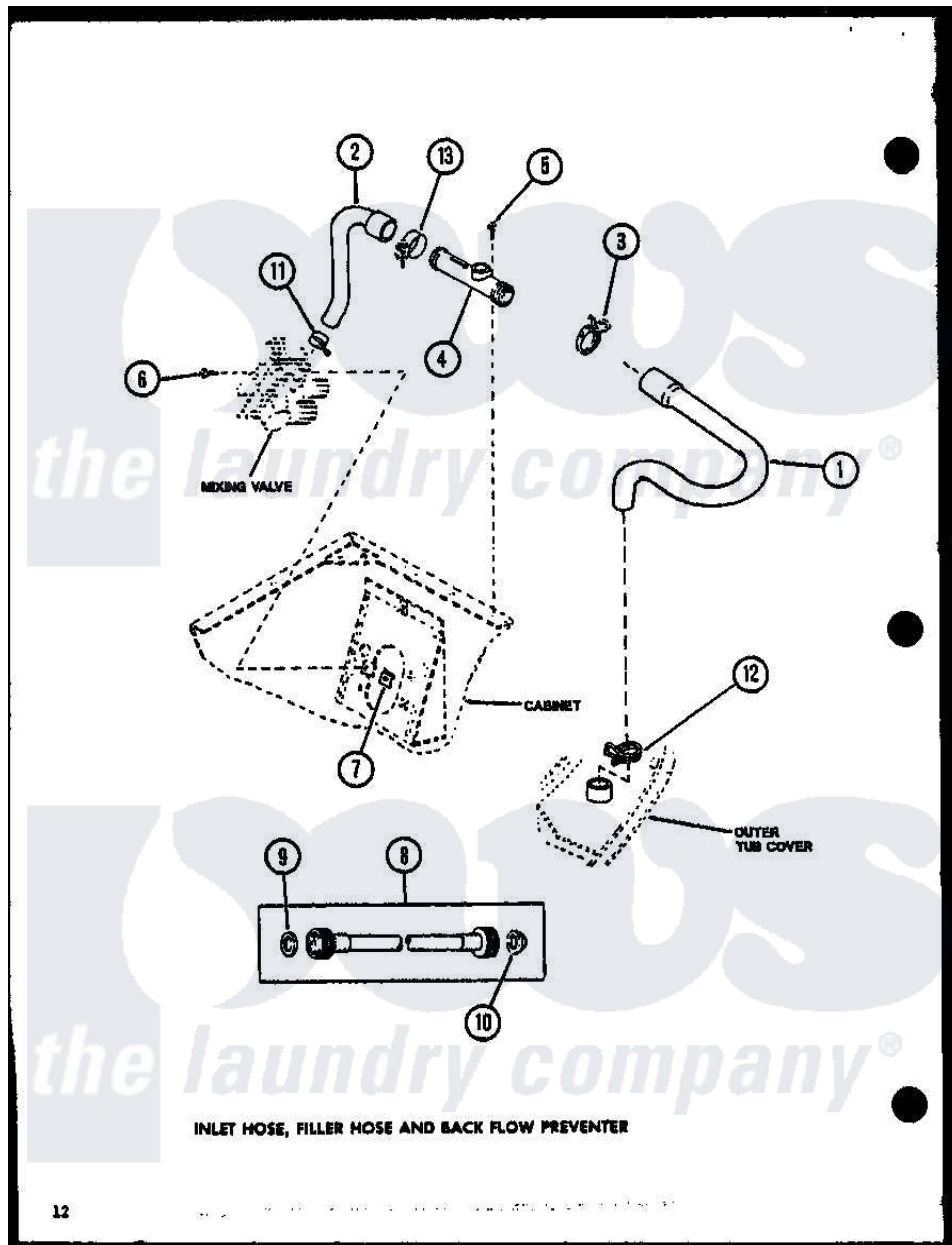

Amana LWD773W (BOM: P1122801W W) 03 - INLET HOSE

Amana Residential Amana LWD773W (BOM: P1122801W W) Washer Parts Parts Diagram 03 - INLET HOSE  
 Click on the part number to view part

Item	Original Part Number	Replaced By	Status	Part Description
1	R0606556	<a href="#">33186</a>		Hose, Water Inlet
2	R0606503	<a href="#">27183</a>		Hose, Mixing Valve
3	R0601541	<a href="#">285655</a>		Clamp, Hose
4	R0605507	<a href="#">34280</a>		Assembly, Backflow Prevento
5	R0600004	<a href="#">W10116760</a>		Screw
6	R0600009		Not Available	SCREW
7	R0601007	<a href="#">54038</a>		NUt, Speed U-Type
8	R0606504	<a href="#">202860</a>		Inlet Hose Assembly
9	R0600505	<a href="#">Y013783</a>		Washer, Inlet Hose
10	R0600504	<a href="#">22002960</a>		Strainer, Washer Inlet
11	R0601505	<a href="#">285655</a>		Clamp, Hose
12	R0601542	<a href="#">29210</a>		Hose Clamp
13	R0601505	<a href="#">285655</a>		Clamp, Hose