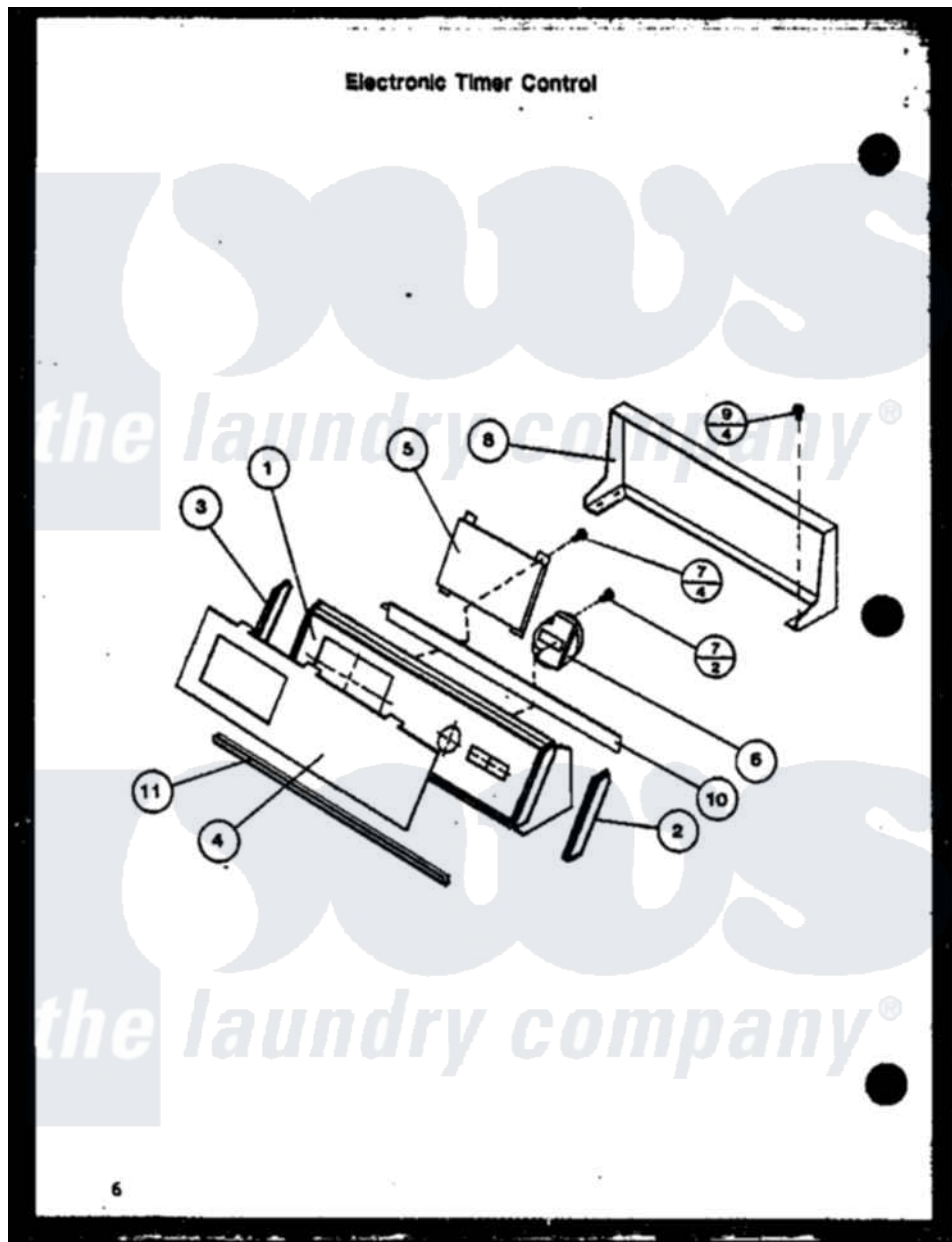

Amana LWD773W (BOM: P1122808W) 01 - ELECTRONIC TIMER CONTROL

Amana Residential Amana LWD773W (BOM: P1122808W) Washer Parts Parts Diagram 01 - ELECTRONIC TIMER CONTROL

Click on the part number to view part

Item	Original Part Number	Replaced By	Status	Part Description
1	33122			Hood And Mounting Plate
2	31248			Cap, End-RH-Chrome
3	31249		Not Available	CAP,END-L.H.-CHROME
4	32911		Not Available	PANEL,GRAPHIC-AMANA
5	33124		Not Available	CONTROL, ELECTRONIC
6	33119	841180A		Tray
7	31260			Screw, No.8 X 3/8 Ind H
8	33620	33-620		Motor 120V Combustion Blower
9	23962	W10116760		Screw
10	33123R			Trim