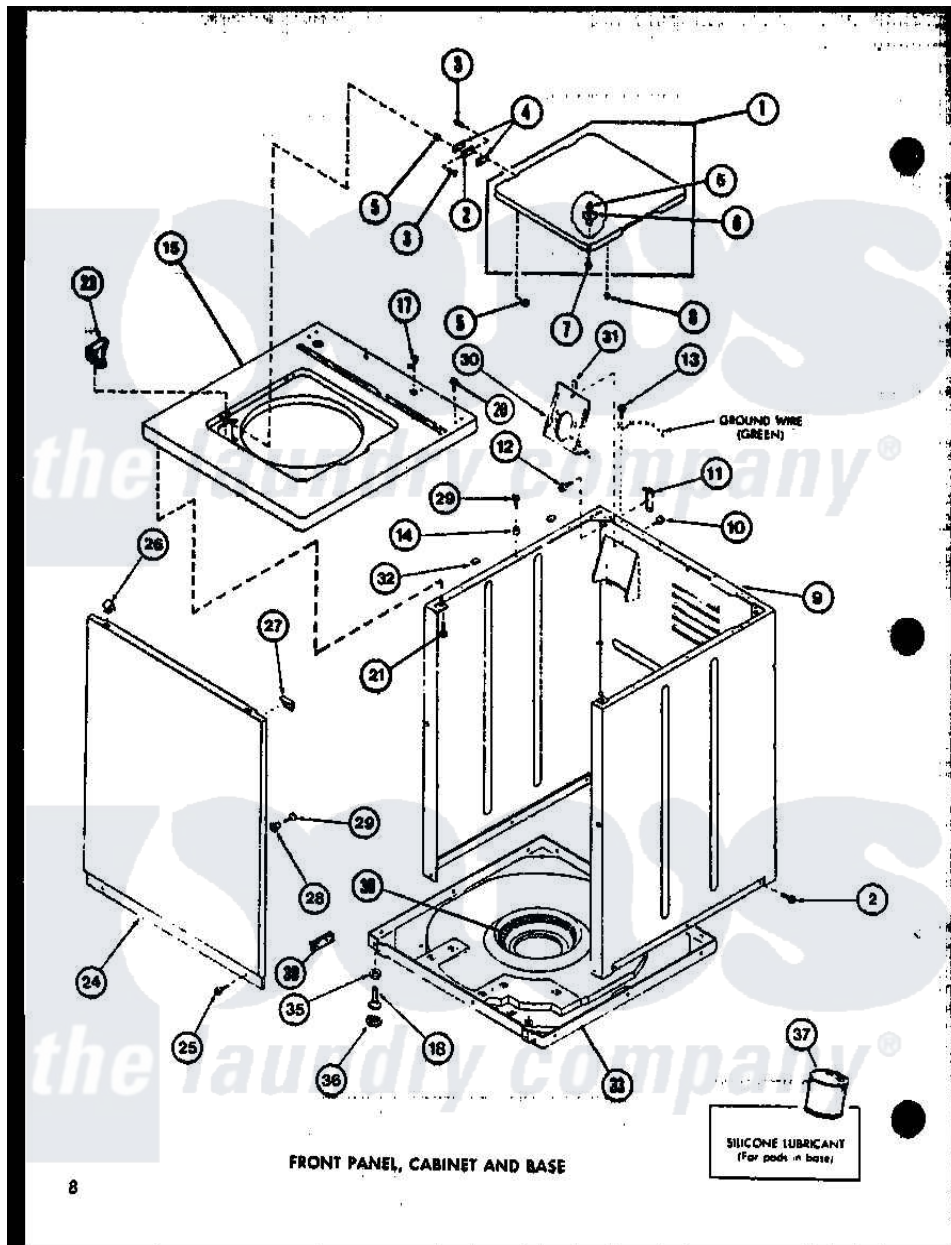

# Amana LWD850 (BOM: P7804705W W) 01 - FRONT PANEL

Amana Residential Amana LWD850 (BOM: P7804705W W) Washer Parts Parts Diagram 01 - FRONT PANEL  
 Click on the part number to view part

Item	Original Part Number	Replaced By	Status	Part Description
1	R0603125		Not Available	DOOR-LOADING
"	R0603123		Not Available	DOOR-LOADING
"	R0603124		Not Available	DOOR-LOADING
2	R0605502	<a href="#">21583</a>		Hinge
3	R0600007	<a href="#">22649</a>		Screw, 8-32 X 13/32 FI
4	R0604502	<a href="#">21584</a>		Gasket
5	R0601002	<a href="#">21752</a>		Nut, 8-32 Hex Brilock
6	<a href="#">R0603504</a>			Actuator, Door Switch
7	R0600008	<a href="#">26769</a>		Assembly, Screw And Washer
8	R0606501	<a href="#">40038001</a>		Bumper
9	R0603090	<a href="#">38612LP</a>		Kit Service Cabinet
"	R0603115	<a href="#">38612WP</a>		Kit-Servic
"	R0603102		Not Available	CABINET-GOLD
10	R0600009		Not Available	SCREW
11	R0605528	<a href="#">Y27103</a>		Hinge, Hold-Down Lug
12	R0600032	<a href="#">3390631</a>		Screw, 10-16 X 3/8