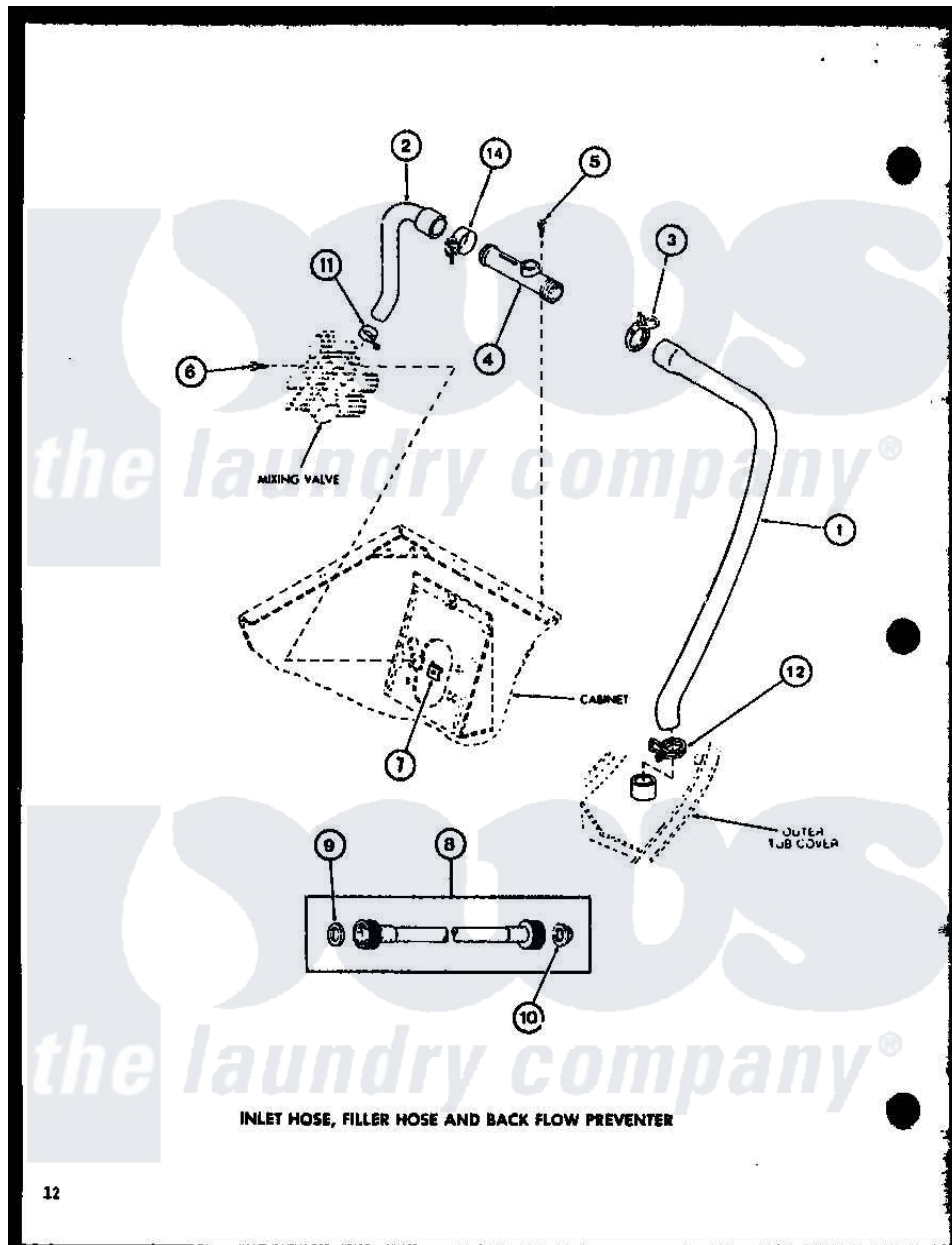

Amana LWD850 (BOM: P7804705W W) 02 - INLET HOSE

12

Amana Residential Amana LWD850 (BOM: P7804705W W) Washer Parts Parts Diagram 02 - INLET HOSE  
 Click on the part number to view part

Item	Original Part Number	Replaced By	Status	Part Description
1	R0606548	<a href="#">31140</a>		Hose, Water Inlet
2	R0606503	<a href="#">27183</a>		Hose, Mixing Valve
3	R0601541	<a href="#">285655</a>		Clamp, Hose
4	R0605507	<a href="#">34280</a>		Assembly, Backflow Prevento
5	R0600004	<a href="#">W10116760</a>		Screw
6	R0600009		Not Available	SCREW
7	R0601007	<a href="#">54038</a>		NUt, Speed U-Type
8	R0606504	<a href="#">202860</a>		Inlet Hose Assembly
9	R0600505	<a href="#">Y013783</a>		Washer, Inlet Hose
10	R0600504	<a href="#">22002960</a>		Strainer, Washer Inlet
11	R0601505	<a href="#">285655</a>		Clamp, Hose
12	R0601542	<a href="#">29210</a>		Hose Clamp
14	R0601505	<a href="#">285655</a>		Clamp, Hose