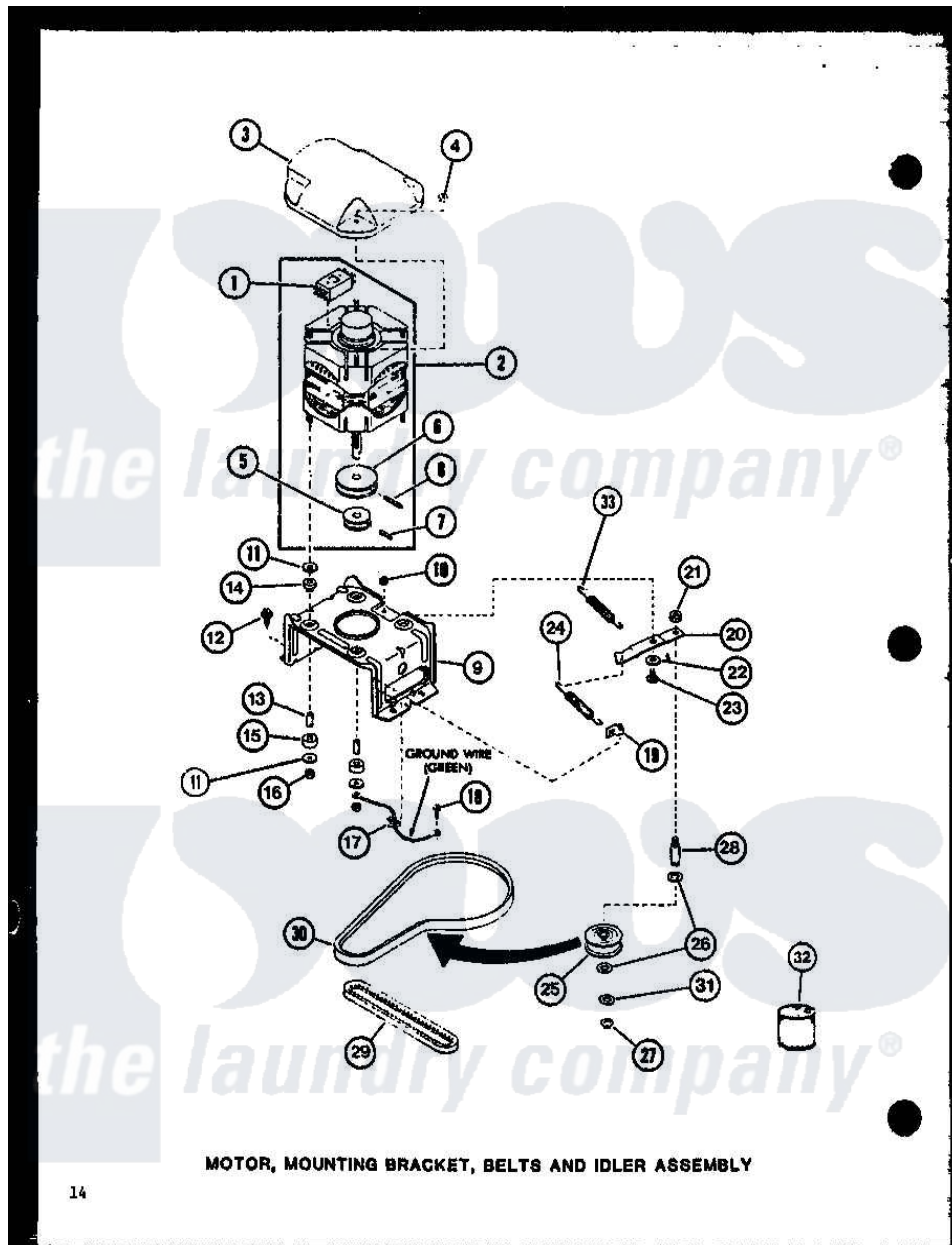

Amana LWD850 (BOM: P7804705W W) 04 - MOTOR

Amana Residential Amana LWD850 (BOM: P7804705W W) Washer Parts Parts Diagram 04 - MOTOR
 Click on the part number to view part

Item	Original Part Number	Replaced By	Status	Part Description
1	R0602508		Not Available	24139 SWITCH
"	R0602510		Not Available	MOTOR SWITCH
2	R0607002	27179P		Motor-Drive
3	R0603011	27136		Shield, Motor
4	R0601008	27201		Locknut
5	R0609501		Not Available	PULLEY, MOTOR
6	R0609502		Not Available	PULLEY, MOTOR
7	R0601508	10416		Pin, Roll
8	R0601509		Not Available	ROLL PIN
9	R0605514		Not Available	MOTOR MTG BRACKET
10	R0601011	27001225		Nut, Jam Mid Lock 1/4-20
11	R0600510		Not Available	WASHER
12	R0600098	27001200		Screw
13	R0603511		Not Available	SPACER
14	R0606509		Not Available	RUBBER MTG
15	R0606510		Not Available	RUBBER MTG

16	YR0601010	23604	Nut, Hex 10-32 Lock
17	R0601507	B5733302	Clip, Ground
18	R0600017		Not Available SCREW
19	R0601539	28849	Clip, Spring
20	R0605684	40041002	Lever, Idler
21	R0601031	358160	Nut
22	R0600506	40054701	Washer
23	R0600016	40038901	Screw, 1/4-20
24	R0605539	37366	Spring, Idler
25	R0609508		Not Available PULLEY, IDLER
26	R0600552	Y29443	Washer, Felt
27	R0601527	23748	Ring, Retaining
28	R0605538	28802	Shaft, Idler
29	R0606507	27155	Belt, Pump
30	R0606539	28808	Belt, Agitate And Spin
31	R0600526	52549	Washer, 501 ID X3/4 Odx
32	R0608011		Not Available HI TEMP LUBE
33	R0605683		Not Available SPRING, HELPER