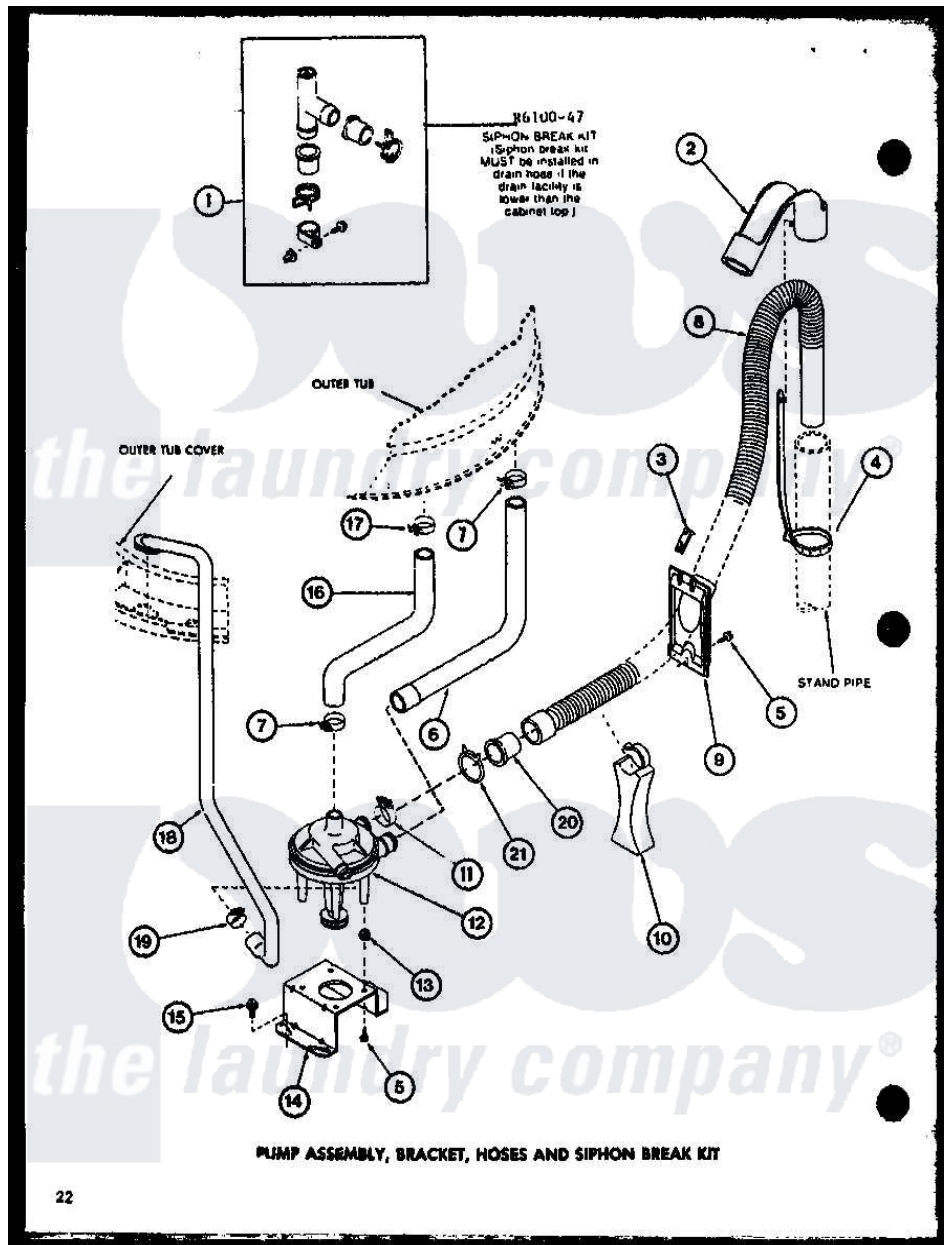

Amana LWD850 (BOM: P7804705W W) 08 - PUMP ASSY

Amana Residential Amana LWD850 (BOM: P7804705W W) Washer Parts Parts Diagram 08 - PUMP ASSY  
Click on the part number to view part

Item	Original Part Number	Replaced By	Status	Part Description
1	R0610047	<a href="#">76660</a>		Break-Sphn
2	R0603546	<a href="#">22003814</a>		Retainer, Drain Hose
3	R0601545		Not Available	CLIP, HOSE RETAINER
4	R0603548	<a href="#">8539404</a>		Tie-Wire
5	R0600029	<a href="#">27001200</a>		Screw
6	R0606514		Not Available	HOSE
7	R0601515	<a href="#">285655</a>		Clamp, Hose
8	R0606547	<a href="#">39952</a>		Hose- Drain
9	R0603544		Not Available	HOSE RETAINER
10	R0603547		Not Available	HOSE SUPPORT
11	R0601516	<a href="#">285655</a>		Clamp, Hose
12	R0610501	<a href="#">31968</a>		Assembly, Pump NA
13	R0601014	<a href="#">31098</a>		Screw, 10-10 5/8 Unslot
14	R0605524	<a href="#">27105</a>		Bracket, Pump Mounting
15	R0600098	<a href="#">27001200</a>		Screw
16	R0606513		Not Available	HOSE

17	R0601505	<a href="#">285655</a>	Clamp, Hose
18	R0606512		RECIRCULATING HOSE
19	R0601517	<a href="#">285655</a>	Clamp, Hose
20	R0603545		HOSE ADAPTER
21	R0601544		HOSE CLAMP