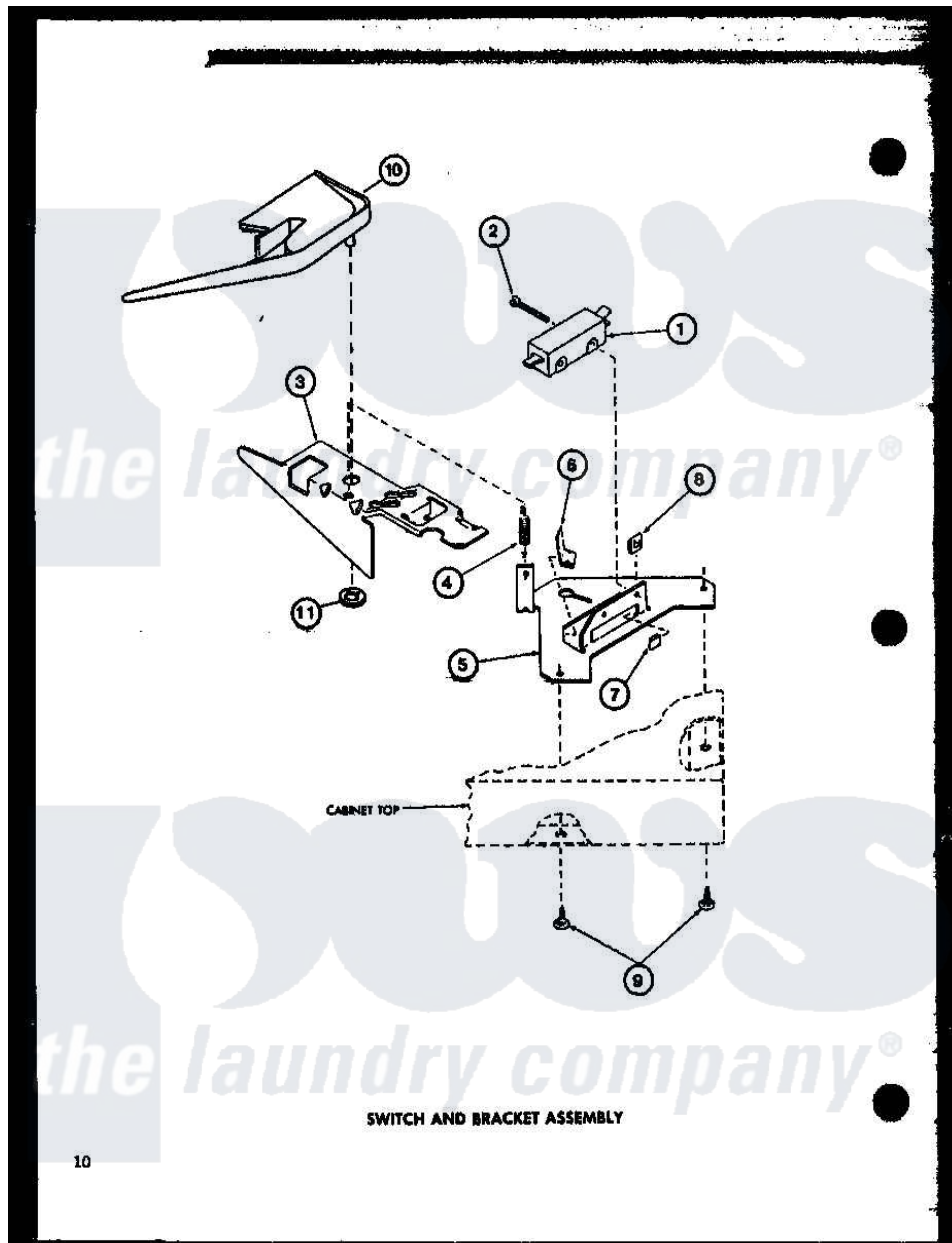

Amana LWD850 (BOM: P7804705W W) 09 - SWITCH AND BRACKET ASSY

Amana [Residential Amana LWD850 \(BOM: P7804705W W\) Washer Parts](#) Parts Diagram 09 - SWITCH AND BRACKET ASSY

[Click on the part number to view part](#)

Item	Original Part Number	Replaced By	Status	Part Description
1	R0602507	27612		Switch, Lid
2	R0600011		Not Available	SCREW
3	R0605504	27602		Lever, Out-Of-Bal Switch
4	R0605506		Not Available	SPRING
5	R0605505		Not Available	BRACKET
6	R0601503		Not Available	U-CLIP
7	R0601504	27610		Clip, U
8	R0601006		Not Available	NUT
9	R0600012	489464		Screw
10	R0605671		Not Available	SWITCH SHIELD
11	R0601032	29043		Nut, Push