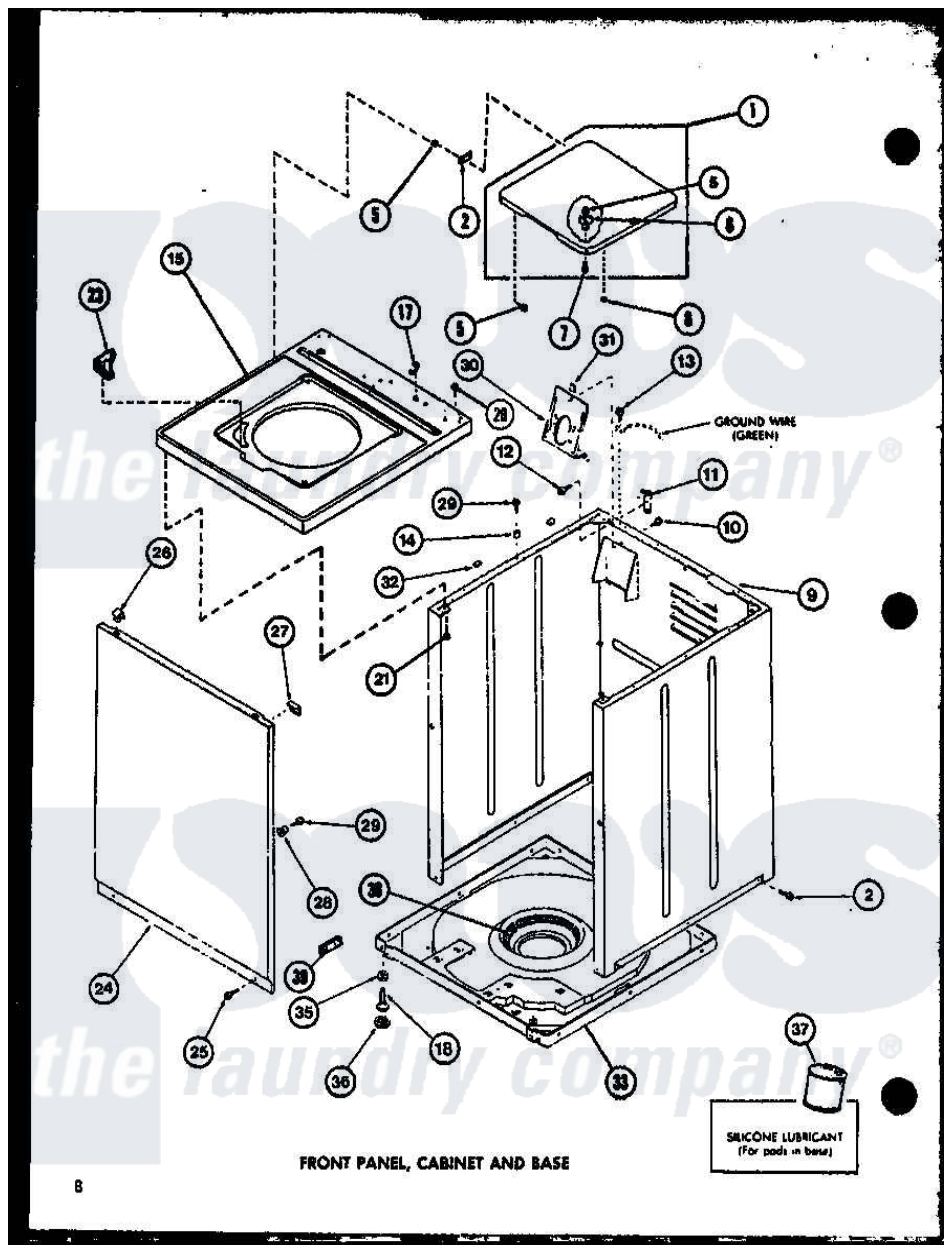

# Amana LWD862 (BOM: P7804708W W) 01 - FRONT PANEL

Amana Residential Amana LWD862 (BOM: P7804708W W) Washer Parts Parts Diagram 01 - FRONT PANEL

Click on the part number to view part

Item	Original Part Number	Replaced By	Status	Part Description
1	R0603145	<a href="#">31314WP</a>		Assembly
"	R0603144		Not Available	LID "L"
2	R0605695		Not Available	HINGE
5	R0603579	<a href="#">27625</a>		Bushing
6	<a href="#">R0603504</a>			Actuator, Door Switch
7	R0600008	<a href="#">26769</a>		Assembly, Screw And Washer
8	R0606501	<a href="#">40038001</a>		Bumper
9	R0603115	<a href="#">38612WP</a>		Kit-Service
"	R0603090	<a href="#">38612LP</a>		Kit Service Cabinet
10	R0600009		Not Available	SCREW
11	R0605528	<a href="#">Y27103</a>		Hinge, Hold-Down Lug
12	R0600032	<a href="#">3390631</a>		Screw, 10-16 X 3/8
13	R0600033	<a href="#">489464</a>		Screw
14	R0603524	<a href="#">505187</a>		Locator, Panel
15	R0603142	<a href="#">32808LP</a>		Assembly Top And Carton
"	R0603143	<a href="#">32808WP</a>		Assembly Top And Carton