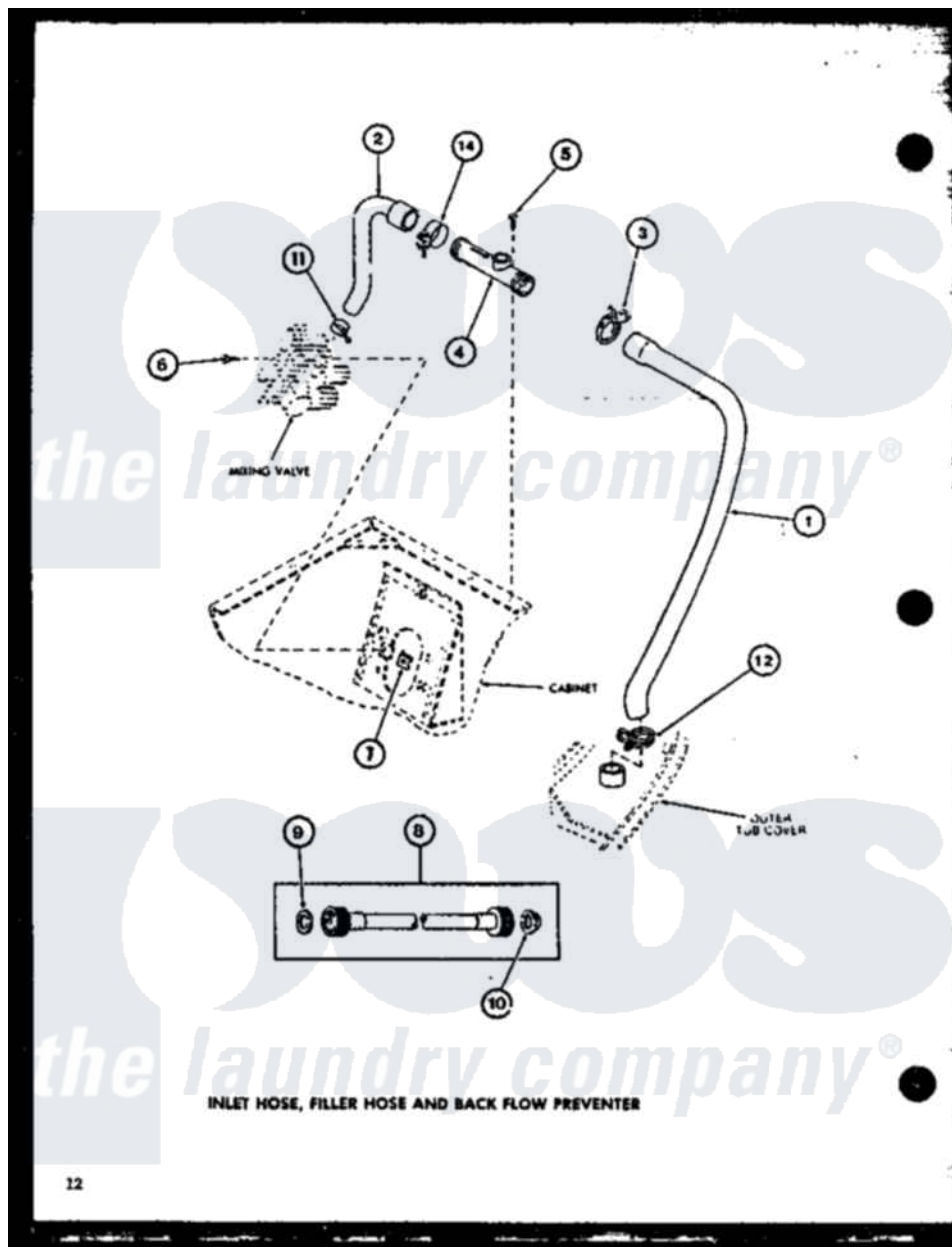

Amana LWD862 (BOM: P7804708W W) 02 - INLET HOSE

Amana Residential Amana LWD862 (BOM: P7804708W W) Washer Parts Parts Diagram 02 - INLET HOSE  
 Click on the part number to view part

Item	Original Part Number	Replaced By	Status	Part Description
1	R0606548	<a href="#">31140</a>		Hose, Water Inlet
2	R0606503	<a href="#">27183</a>		Hose, Mixing Valve
3	R0601541	<a href="#">285655</a>		Clamp, Hose
4	R0605507	<a href="#">34280</a>		Assembly, Backflow Prevento
5	R0600004	<a href="#">W10116760</a>		Screw
6	R0600009		Not Available	SCREW
7	R0601007	<a href="#">54038</a>		NUt, Speed U-Type
8	R0606504	<a href="#">202860</a>		Inlet Hose Assembly
9	R0600505	<a href="#">Y013783</a>		Washer, Inlet Hose
10	R0600504	<a href="#">22002960</a>		Strainer, Washer Inlet
11	R0601505	<a href="#">285655</a>		Clamp, Hose
12	R0601542	<a href="#">29210</a>		Hose Clamp
14	R0601505	<a href="#">285655</a>		Clamp, Hose