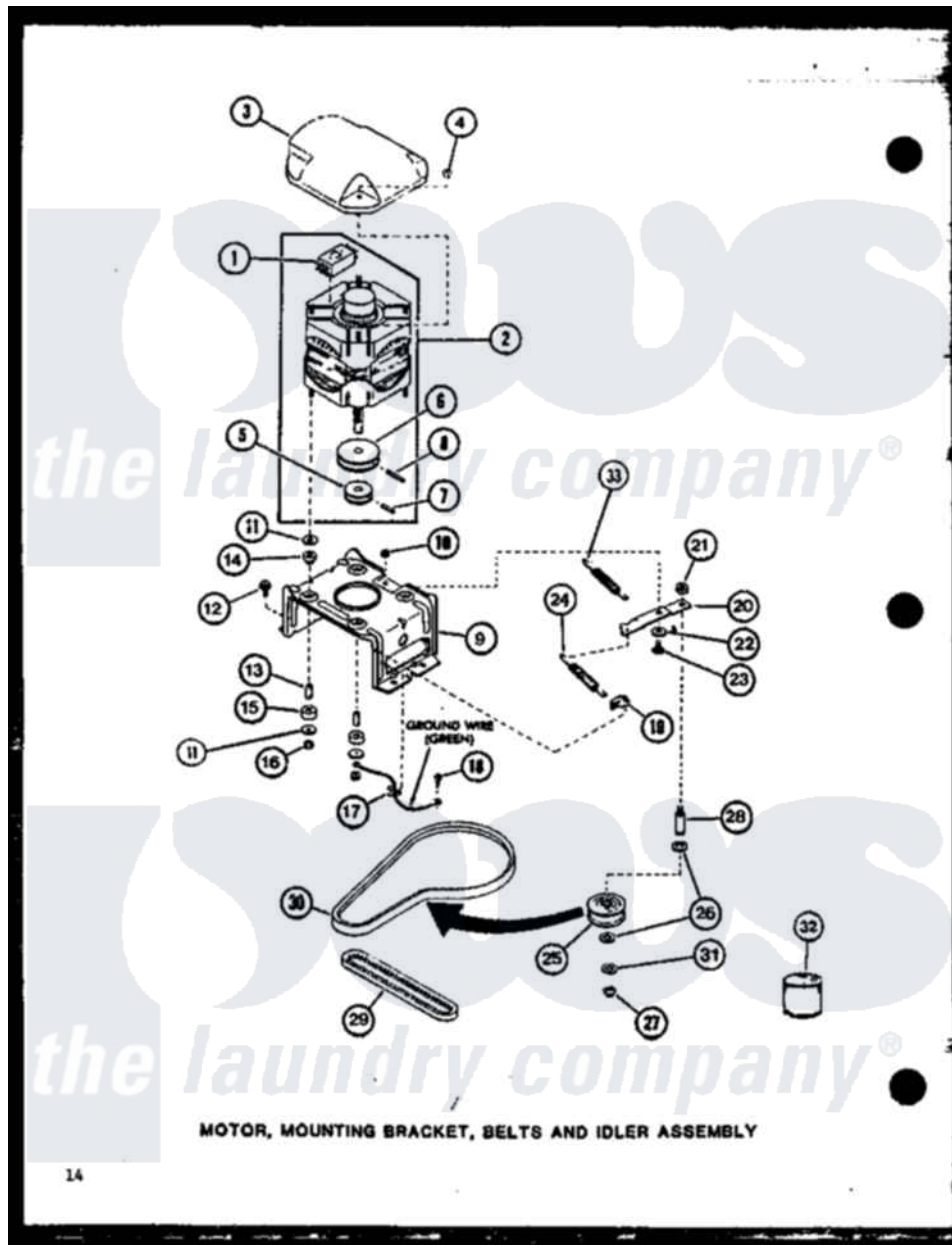

Amana LWD862 (BOM: P7804708W W) 04 - MOTOR

Amana Residential Amana LWD862 (BOM: P7804708W W) Washer Parts Parts Diagram 04 - MOTOR
 Click on the part number to view part

Item	Original Part Number	Replaced By	Status	Part Description
1	R0602508		Not Available	24139 SWITCH
"	R0602510		Not Available	MOTOR SWITCH
2	R0607002	27179P		Motor-Drve
3	R0603011	27136		Shield, Motor
4	R0601008	27201		Locknut
5	R0609501		Not Available	PULLEY, MOTOR
6	R0609502		Not Available	PULLEY, MOTOR
7	R0601508	10416		Pin, Roll
8	R0601509		Not Available	ROLL PIN
9	R0605514		Not Available	MOTOR MTG BRACKET
10	R0601011	27001225		Nut, Jam Mid Lock 1/4-20
11	R0600510		Not Available	WASHER
12	R0600098	27001200		Screw
13	R0603511		Not Available	SPACER
14	R0606509		Not Available	RUBBER MTG
15	R0606510		Not Available	RUBBER MTG

16	YR0601010	23604	Nut, Hex 10-32 Lock
17	R0601507	B5733302	Clip, Ground
18	R0600017	Not Available	SCREW
19	R0601539	28849	Clip, Spring
20	R0605684	40041002	Lever, Idler
21	R0601031	358160	Nut
22	R0600506	40054701	Washer
23	R0600016	40038901	Screw, 1/4-20
24	R0605539	37366	Spring, Idler
25	R0609508	Not Available	PULLEY, IDLER
26	R0600552	Y29443	Washer, Felt
27	R0601527	23748	Ring, Retaining
28	R0605538	28802	Shaft, Idler
29	R0606507	27155	Belt, Pump
30	R0606539	28808	Belt, Agitate And Spin
31	R0600526	52549	Washer, 501 ID X3/4 Odx
32	R0608011	Not Available	HI TEMP LUBE
33	R0605683	Not Available	SPRING, HELPER