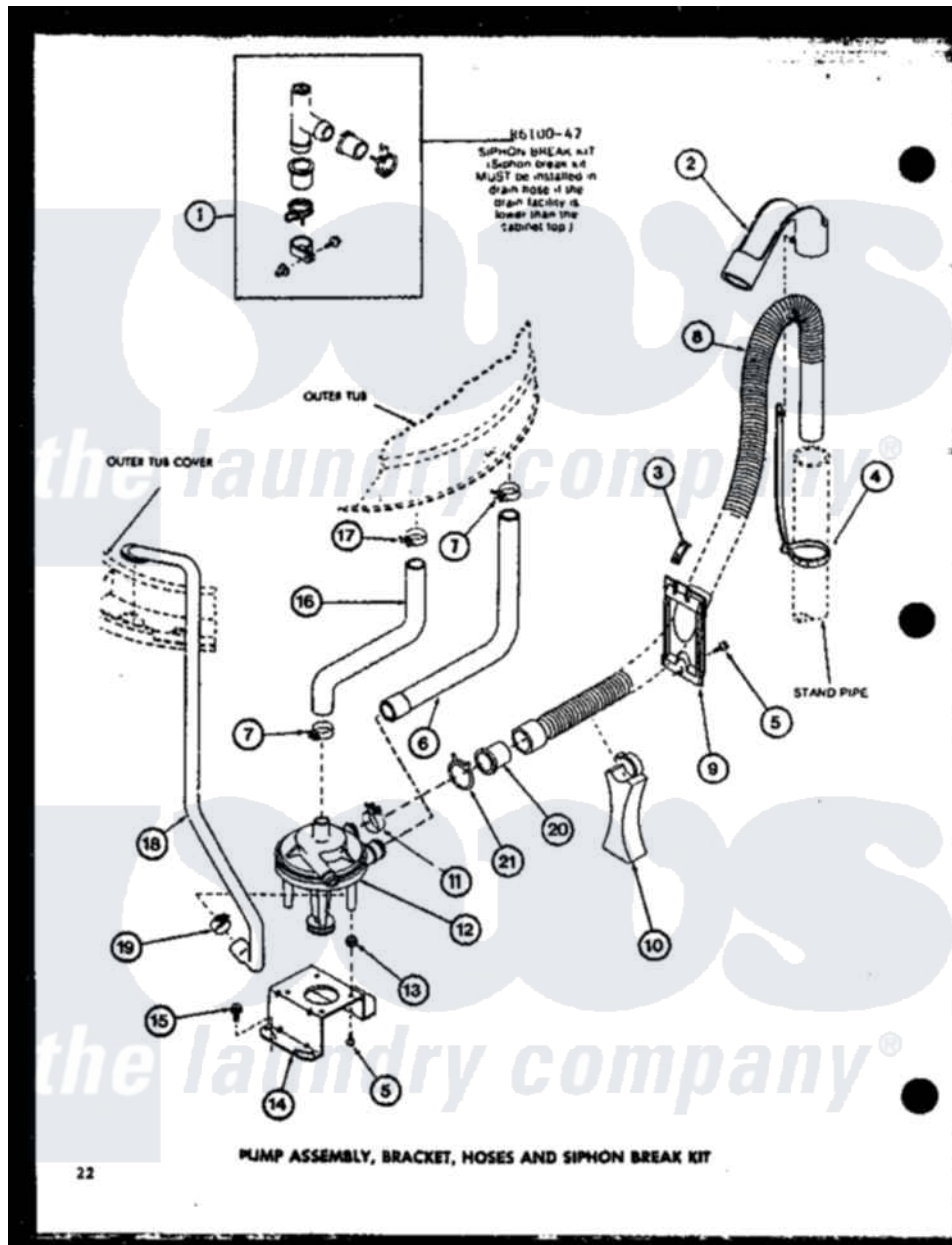

Amana LWD862 (BOM: P7804708W W) 09 - PUMP ASSY

Amana Residential Amana LWD862 (BOM: P7804708W W) Washer Parts Parts Diagram 09 - PUMP ASSY
 Click on the part number to view part

Item	Original Part Number	Replaced By	Status	Part Description
1	R0610047	76660		Break-Sphn
2	R0603546	22003814		Retainer, Drain Hose
3	R0601545		Not Available	CLIP, HOSE RETAINER
4	R0603548	8539404		Tie-Wire
5	R0600029	27001200		Screw
6	R0606514		Not Available	HOSE
7	R0601515	285655		Clamp, Hose
8	R0606547	39952		Hose- Drain
9	R0603544		Not Available	HOSE RETAINER
10	R0603547		Not Available	HOSE SUPPORT
11	R0601516	285655		Clamp, Hose
12	R0610501	31968		Assembly, Pump NA
13	R0601014	31098		Screw, 10-10 5/8 Unslot
14	R0605524	27105		Bracket, Pump Mounting
15	R0600098	27001200		Screw
16	R0606513		Not Available	HOSE

17	R0601505	285655	Clamp, Hose
18	R0606512		RECIRCULATING HOSE
19	R0601517	285655	Clamp, Hose
20	R0603545		HOSE ADAPTER
21	R0601544		HOSE CLAMP