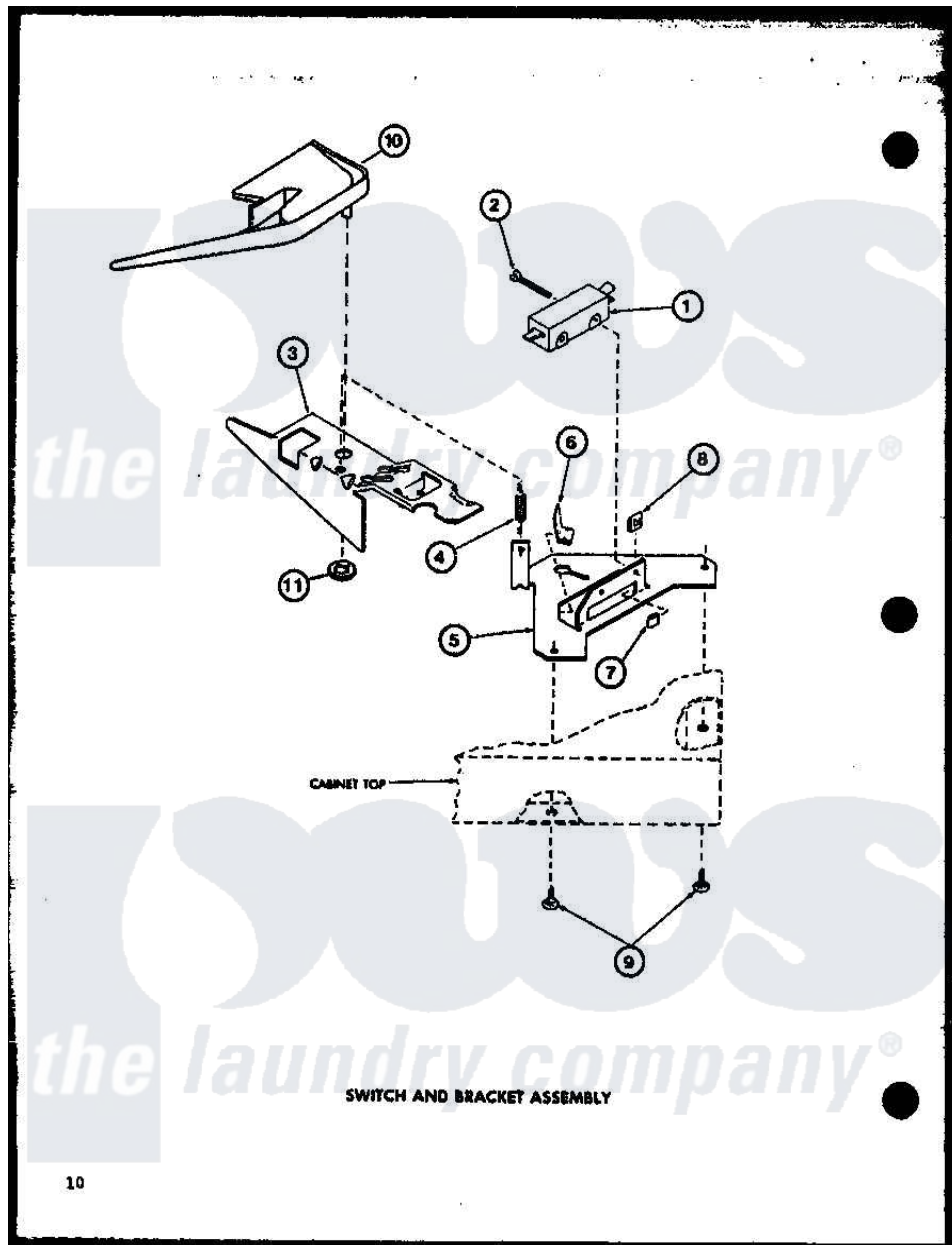

Amana LWD862 (BOM: P7804708W W) 10 - SWITCH AND BRACKET ASSY

Amana Residential Amana LWD862 (BOM: P7804708W W) Washer Parts Parts Diagram 10 - SWITCH AND BRACKET ASSY

[Click on the part number to view part](#)

Item	Original Part Number	Replaced By	Status	Part Description
1	R0602507	27612		Switch, Lid
2	R0600011		Not Available	SCREW
3	R0605504	27602		Lever, Out-Of-Bal Switch
4	R0605506		Not Available	SPRING
5	R0605505		Not Available	BRACKET
6	R0601503		Not Available	U-CLIP
7	R0601504	27610		Clip, U
8	R0601006		Not Available	NUT
9	R0600012	489464		Screw
10	R0605671		Not Available	SWITCH SHIELD
11	R0601032	29043		Nut, Push