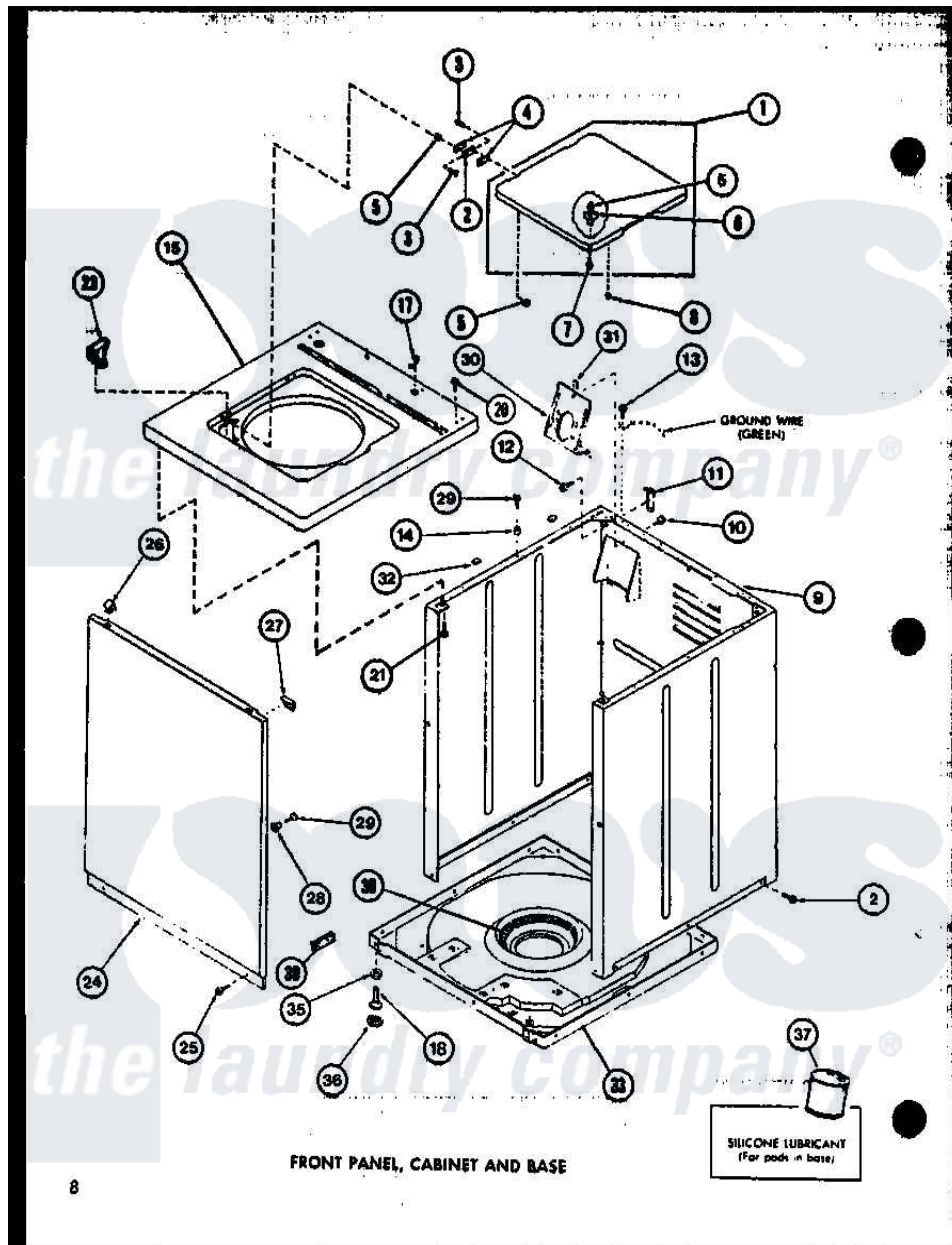

# Amana LWD950 (BOM: P7804706W W) 01 - FRONT PANEL

Amana Residential Amana LWD950 (BOM: P7804706W W) Washer Parts Parts Diagram 01 - FRONT PANEL

Click on the part number to view part

Item	Original Part Number	Replaced By	Status	Part Description
1	R0603125		Not Available	DOOR-LOADING
"	R0603123		Not Available	DOOR-LOADING
"	R0603124		Not Available	DOOR-LOADING
2	R0605502	<a href="#">21583</a>		Hinge
3	R0600007	<a href="#">22649</a>		Screw, 8-32 X 13/32 FI
4	R0604502	<a href="#">21584</a>		Gasket
5	R0601002	<a href="#">21752</a>		Nut, 8-32 Hex Brilock
6	<a href="#">R0603504</a>			Actuator, Door Switch
7	R0600008	<a href="#">26769</a>		Assembly, Screw And Washer
8	R0606501	<a href="#">40038001</a>		Bumper
9	R0603090	<a href="#">38612LP</a>		Kit Service Cabinet
"	R0603115	<a href="#">38612WP</a>		Kit-Servic
"	R0603102		Not Available	CABINET-GOLD
10	R0600009		Not Available	SCREW
11	R0605528	<a href="#">Y27103</a>		Hinge, Hold-Down Lug
12	R0600032	<a href="#">3390631</a>		Screw, 10-16 X 3/8