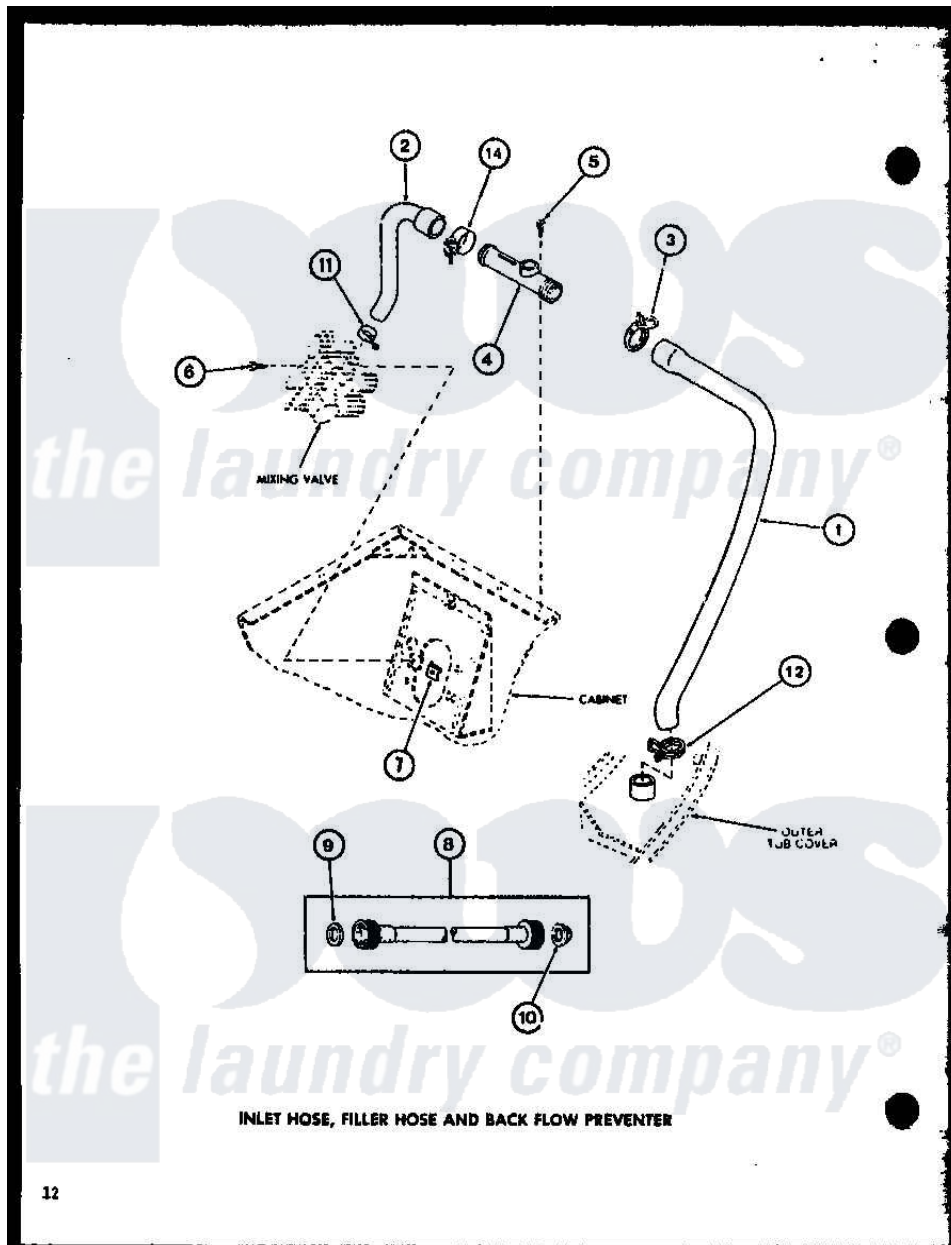

Amana LWD950 (BOM: P7804706W W) 02 - INLET HOSE

12

Amana Residential Amana LWD950 (BOM: P7804706W W) Washer Parts Parts Diagram 02 - INLET HOSE  
 Click on the part number to view part

Item	Original Part Number	Replaced By	Status	Part Description
1	R0606548	<a href="#">31140</a>		Hose, Water Inlet
2	R0606503	<a href="#">27183</a>		Hose, Mixing Valve
3	R0601541	<a href="#">285655</a>		Clamp, Hose
4	R0605507	<a href="#">34280</a>		Assembly, Backflow Prevento
5	R0600004	<a href="#">W10116760</a>		Screw
6	R0600009		Not Available	SCREW
7	R0601007	<a href="#">54038</a>		NUt, Speed U-Type
8	R0606504	<a href="#">202860</a>		Inlet Hose Assembly
9	R0600505	<a href="#">Y013783</a>		Washer, Inlet Hose
10	R0600504	<a href="#">22002960</a>		Strainer, Washer Inlet
11	R0601505	<a href="#">285655</a>		Clamp, Hose
12	R0601542	<a href="#">29210</a>		Hose Clamp
14	R0601505	<a href="#">285655</a>		Clamp, Hose