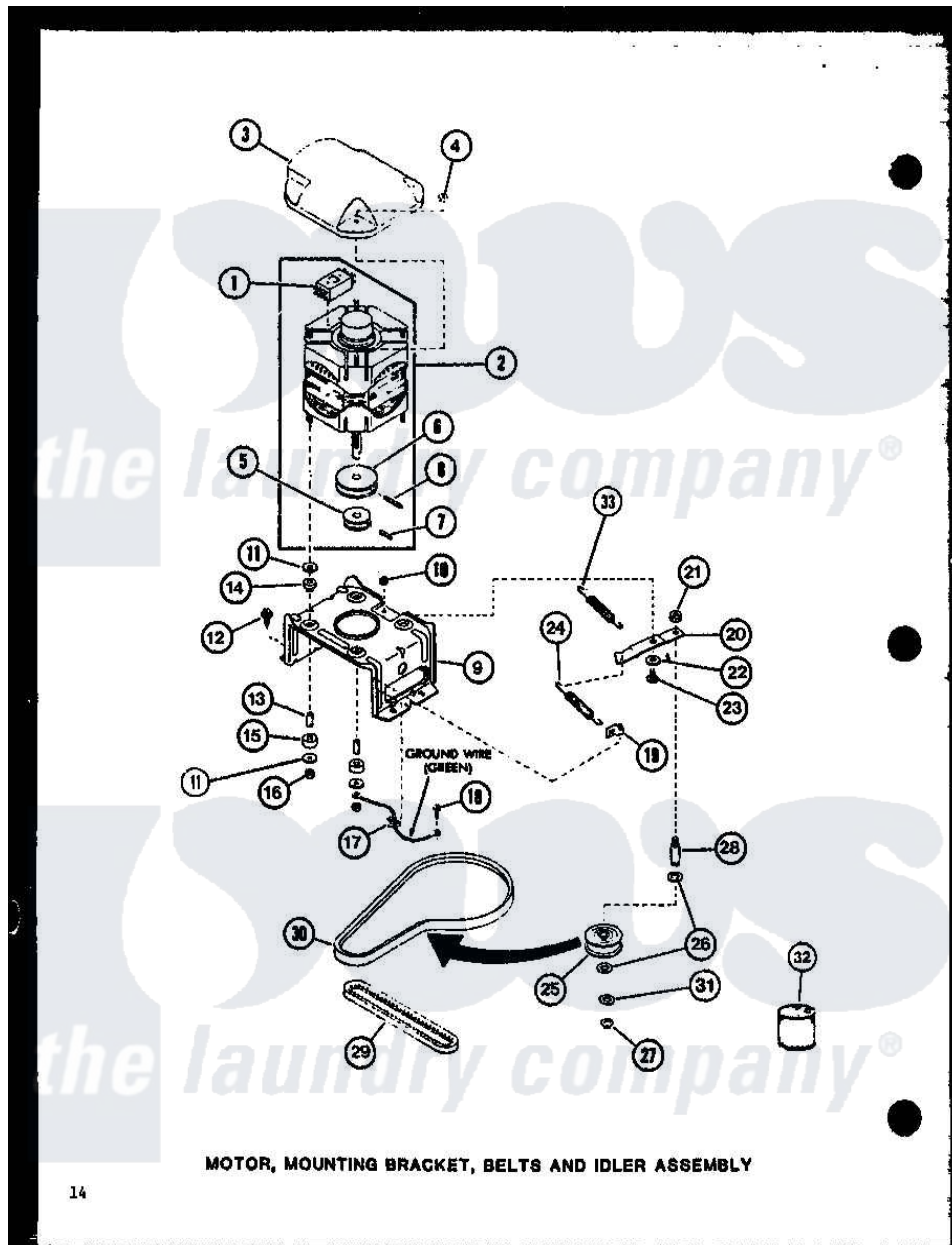

Amana LWD950 (BOM: P7804706W W) 04 - MOTOR

Amana Residential Amana LWD950 (BOM: P7804706W W) Washer Parts Parts Diagram 04 - MOTOR
 Click on the part number to view part

Item	Original Part Number	Replaced By	Status	Part Description
1	R0602508		Not Available	24139 SWITCH
"	R0602510		Not Available	MOTOR SWITCH
2	R0607002	27179P		Motor-Drive
3	R0603011	27136		Shield, Motor
4	R0601008	27201		Locknut
5	R0609501		Not Available	PULLEY, MOTOR
6	R0609502		Not Available	PULLEY, MOTOR
7	R0601508	10416		Pin, Roll
8	R0601509		Not Available	ROLL PIN
9	R0605514		Not Available	MOTOR MTG BRACKET
10	R0601011	27001225		Nut, Jam Mid Lock 1/4-20
11	R0600510		Not Available	WASHER
12	R0600098	27001200		Screw
13	R0603511		Not Available	SPACER
14	R0606509		Not Available	RUBBER MTG
15	R0606510		Not Available	RUBBER MTG

16	YR0601010	23604	Nut, Hex 10-32 Lock
17	R0601507	B5733302	Clip, Ground
18	R0600017		Not Available SCREW
19	R0601539	28849	Clip, Spring
20	R0605684	40041002	Lever, Idler
21	R0601031	358160	Nut
22	R0600506	40054701	Washer
23	R0600016	40038901	Screw, 1/4-20
24	R0605539	37366	Spring, Idler
25	R0609508		Not Available PULLEY, IDLER
26	R0600552	Y29443	Washer, Felt
27	R0601527	23748	Ring, Retaining
28	R0605538	28802	Shaft, Idler
29	R0606507	27155	Belt, Pump
30	R0606539	28808	Belt, Agitate And Spin
31	R0600526	52549	Washer, 501 ID X3/4 Odx
32	R0608011		Not Available HI TEMP LUBE
33	R0605683		Not Available SPRING, HELPER