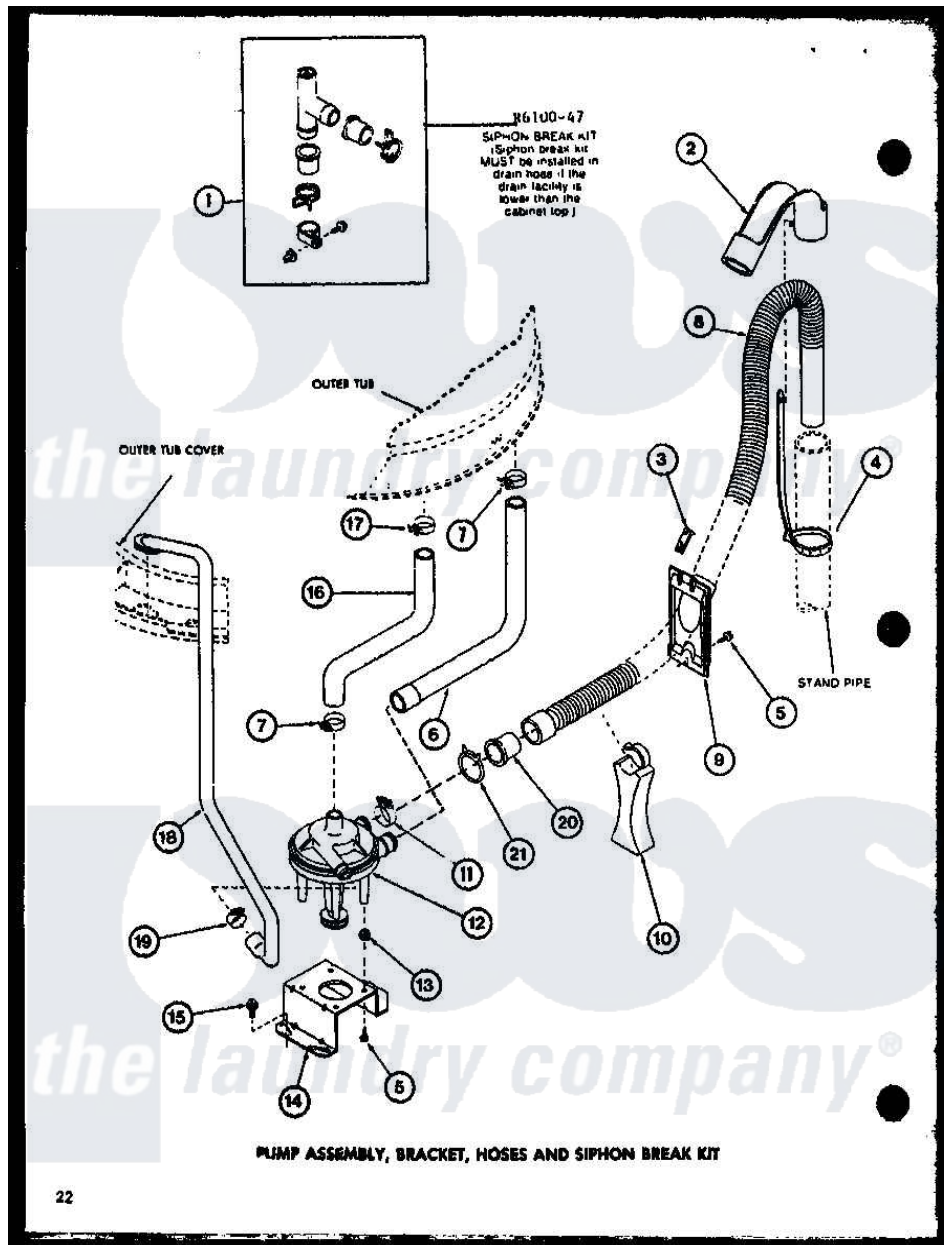

Amana LWD950 (BOM: P7804706W W) 08 - PUMP ASSY

Amana Residential Amana LWD950 (BOM: P7804706W W) Washer Parts Parts Diagram 08 - PUMP ASSY  
 Click on the part number to view part

Item	Original Part Number	Replaced By	Status	Part Description
1	R0610047	<a href="#">76660</a>		Break-Sphn
2	R0603546	<a href="#">22003814</a>		Retainer, Drain Hose
3	R0601545		Not Available	CLIP, HOSE RETAINER
4	R0603548	<a href="#">8539404</a>		Tie-Wire
5	R0600029	<a href="#">27001200</a>		Screw
6	R0606514		Not Available	HOSE
7	R0601515	<a href="#">285655</a>		Clamp, Hose
8	R0606547	<a href="#">39952</a>		Hose- Drain
9	R0603544		Not Available	HOSE RETAINER
10	R0603547		Not Available	HOSE SUPPORT
11	R0601516	<a href="#">285655</a>		Clamp, Hose
12	R0610501	<a href="#">31968</a>		Assembly, Pump NA
13	R0601014	<a href="#">31098</a>		Screw, 10-10 5/8 Unslot
14	R0605524	<a href="#">27105</a>		Bracket, Pump Mounting
15	R0600098	<a href="#">27001200</a>		Screw
16	R0606513		Not Available	HOSE

17	R0601505	<a href="#">285655</a>	Clamp, Hose
18	R0606512		RECIRCULATING HOSE
19	R0601517	<a href="#">285655</a>	Clamp, Hose
20	R0603545		HOSE ADAPTER
21	R0601544		HOSE CLAMP