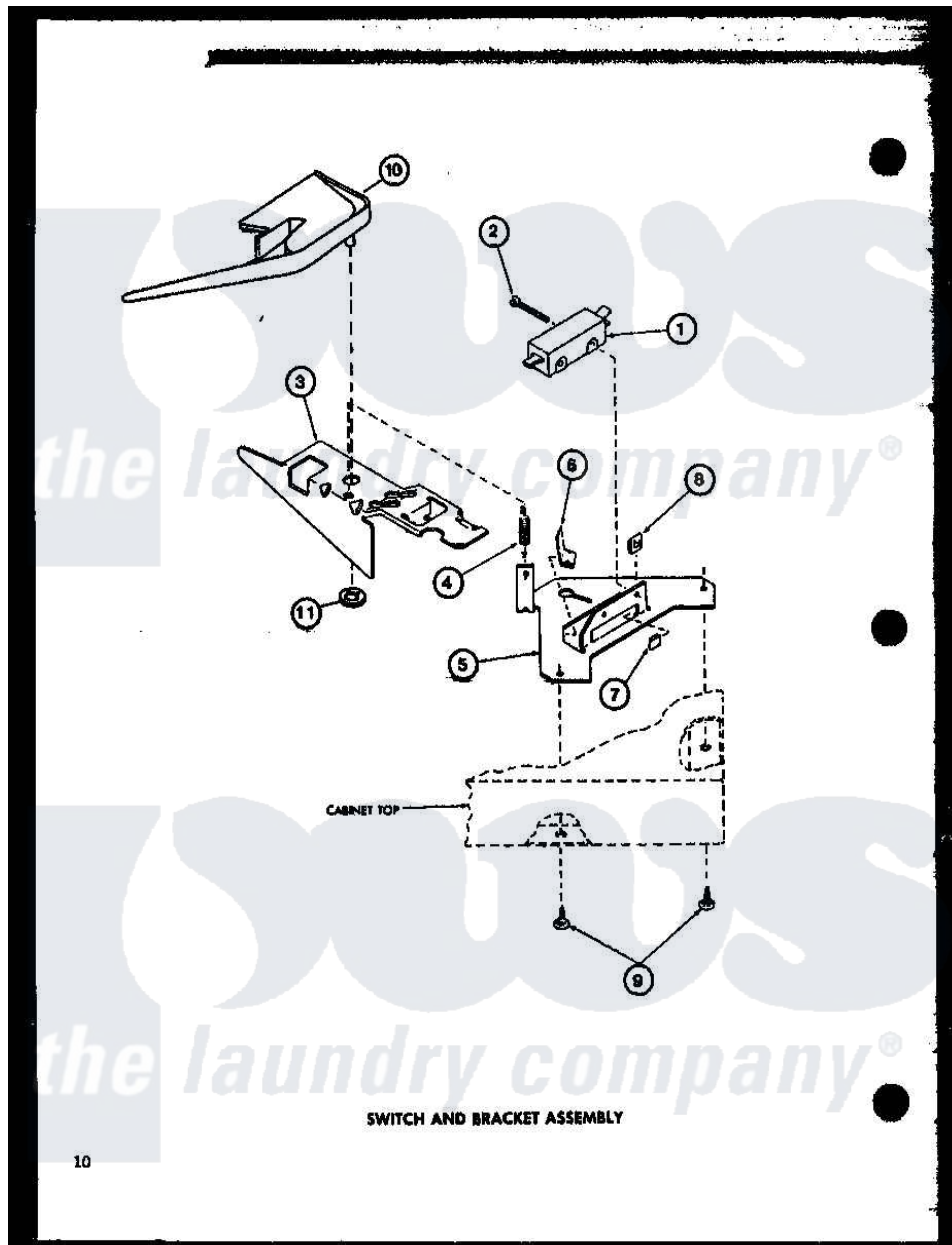

Amana LWD950 (BOM: P7804706W W) 09 - SWITCH AND BRACKET ASSY

Amana [Residential Amana LWD950 \(BOM: P7804706W W\) Washer Parts](#) Parts Diagram 09 - SWITCH AND BRACKET ASSY

[Click on the part number to view part](#)

Item	Original Part Number	Replaced By	Status	Part Description
1	R0602507	27612		Switch, Lid
2	R0600011		Not Available	SCREW
3	R0605504	27602		Lever, Out-Of-Bal Switch
4	R0605506		Not Available	SPRING
5	R0605505		Not Available	BRACKET
6	R0601503		Not Available	U-CLIP
7	R0601504	27610		Clip, U
8	R0601006		Not Available	NUT
9	R0600012	489464		Screw
10	R0605671		Not Available	SWITCH SHIELD
11	R0601032	29043		Nut, Push