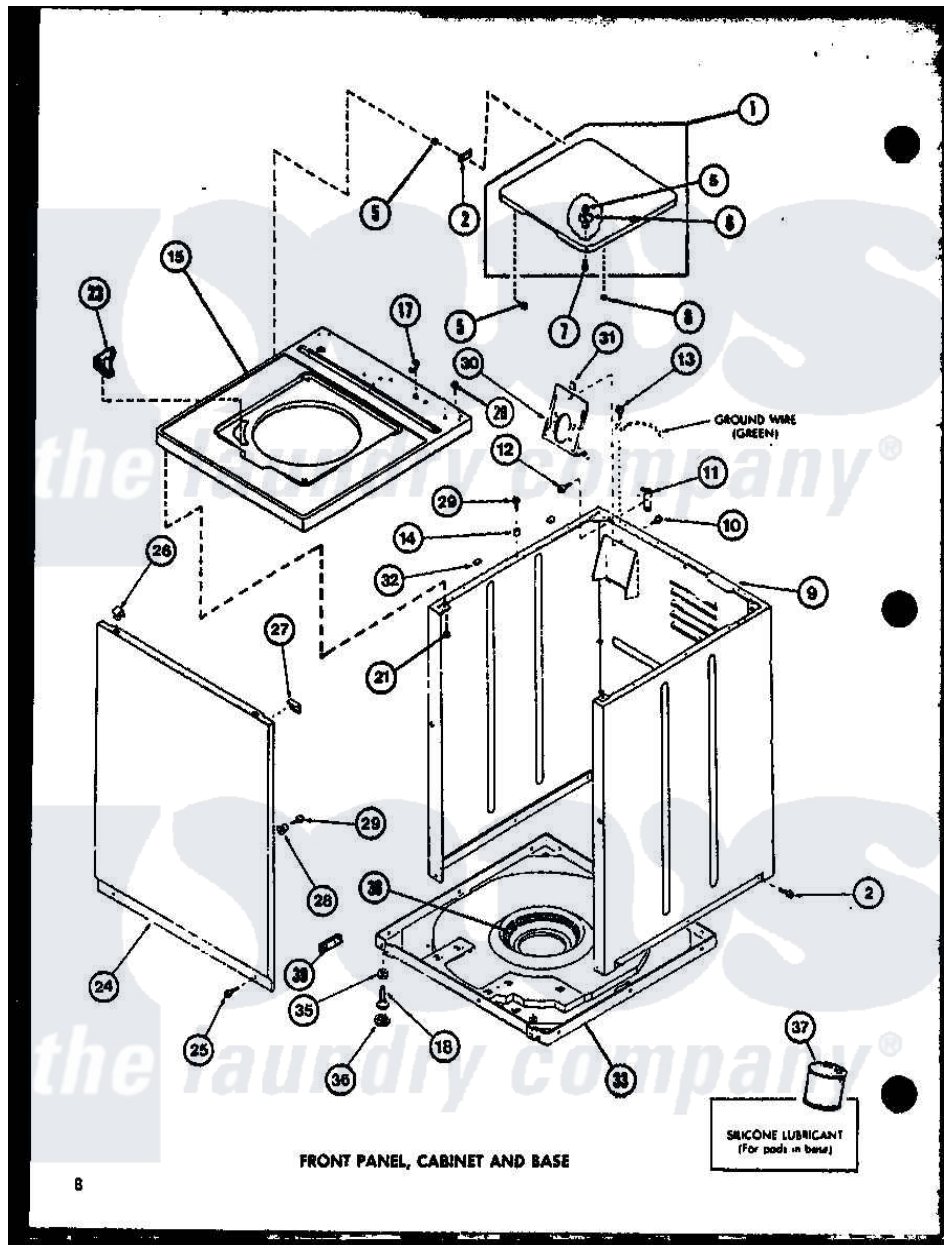

Amana LWD962 (BOM: P7804709W W) 01 - FRONT PANEL

Amana Residential Amana LWD962 (BOM: P7804709W W) Washer Parts Parts Diagram 01 - FRONT PANEL

Click on the part number to view part

Item	Original Part Number	Replaced By	Status	Part Description
1	R0603145	31314WP		Assembly
"	R0603144		Not Available	LID "L"
2	R0605695		Not Available	HINGE
5	R0603579	27625		Bushing
6	R0603504			Actuator, Door Switch
7	R0600008	26769		Assembly, Screw And Washer
8	R0606501	40038001		Bumper
9	R0603115	38612WP		Kit-Service
"	R0603090	38612LP		Kit Service Cabinet
10	R0600009		Not Available	SCREW
11	R0605528	Y27103		Hinge, Hold-Down Lug
12	R0600032	3390631		Screw, 10-16 X 3/8
13	R0600033	489464		Screw
14	R0603524	505187		Locator, Panel
15	R0603142	32808LP		Assembly Top And Carton
"	R0603143	32808WP		Assembly Top And Carton

17	R0601502	211881	Grommet, Cord Part Not Used- Gas Models Only
18	R0600030	22003428	Leg, Adjustable
20	R0600040		Not Available SCREW
21	R0600096		Not Available SCREW
23	R0603503		Not Available BLEACH DISPENSER
24	R0603116	32708WP	Panel Front
"	R0603052	32708LP	Panel, Front
25	R0600029	27001200	Screw
26	R0601520	22001650	Fastener, Spring
27	R0603526		Not Available PROTECTOR
28	R0603525		Not Available LOCATER LUG
29	R0600031	Y014874	Screw, Idler Arm And Sleeve
30	R0605527	39407	Bracket, Valve
31	R0601007	54038	NUt, Speed U-Type
32	R0606519	Y56128	Pad, Bumper
33	R0603107	31653P	Assembly, Base-Complete- G90
35	R0601016	40038101	Nut, Leg
36	R0606518	40016001	Foot, Rubber
37	R0608002	26594P	Grease, Silicone - 2 Oz Tube
38	R0610052		Not Available SNUBBER PAD
39	R0608012	511637P	Adh Dow 737 Clr 3 Oz Tube