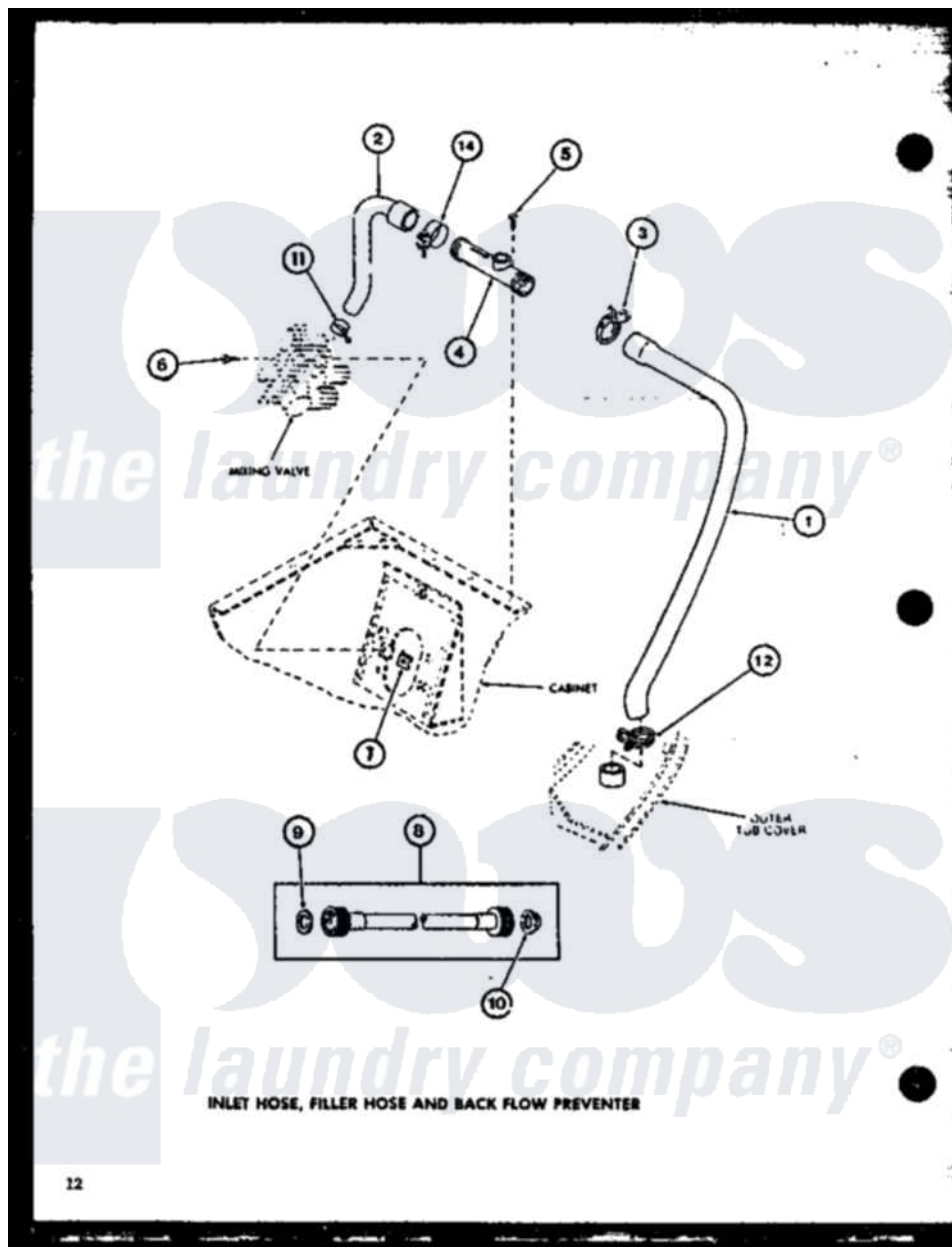

Amana LWD962 (BOM: P7804709W W) 02 - INLET HOSE

Amana Residential Amana LWD962 (BOM: P7804709W W) Washer Parts Parts Diagram 02 - INLET HOSE
 Click on the part number to view part

Item	Original Part Number	Replaced By	Status	Part Description
1	R0606548	31140		Hose, Water Inlet
2	R0606503	27183		Hose, Mixing Valve
3	R0601541	285655		Clamp, Hose
4	R0605507	34280		Assembly, Backflow Prevento
5	R0600004	W10116760		Screw
6	R0600009		Not Available	SCREW
7	R0601007	54038		NUt, Speed U-Type
8	R0606504	202860		Inlet Hose Assembly
9	R0600505	Y013783		Washer, Inlet Hose
10	R0600504	22002960		Strainer, Washer Inlet
11	R0601505	285655		Clamp, Hose
12	R0601542	29210		Hose Clamp
14	R0601505	285655		Clamp, Hose