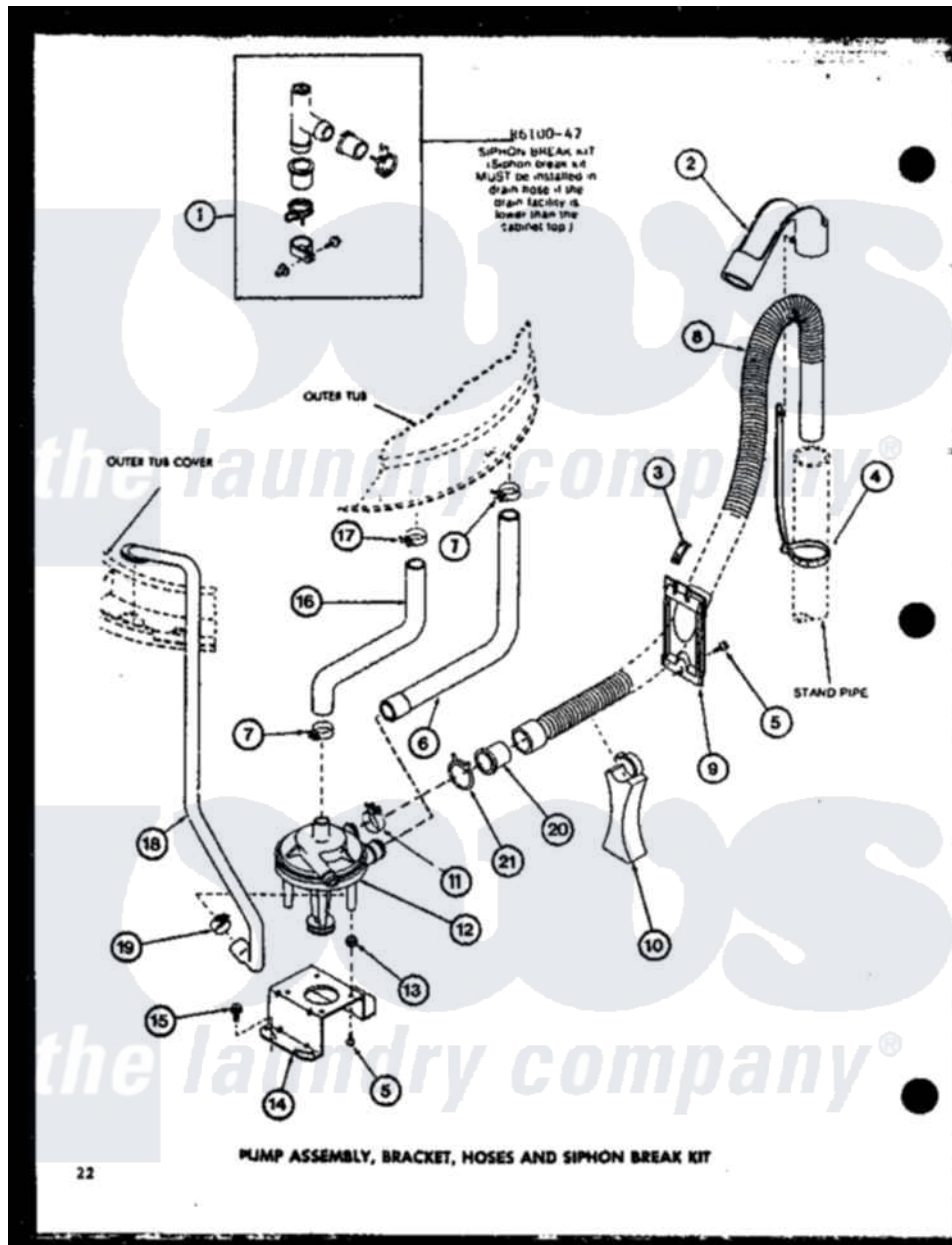

Amana LWD962 (BOM: P7804709W W) 09 - PUMP ASSY

Amana Residential Amana LWD962 (BOM: P7804709W W) Washer Parts Parts Diagram 09 - PUMP ASSY
 Click on the part number to view part

Item	Original Part Number	Replaced By	Status	Part Description
1	R0610047	76660		Break-Sphn
2	R0603546	22003814		Retainer, Drain Hose
3	R0601545		Not Available	CLIP, HOSE RETAINER
4	R0603548	8539404		Tie-Wire
5	R0600029	27001200		Screw
6	R0606514		Not Available	HOSE
7	R0601515	285655		Clamp, Hose
8	R0606547	39952		Hose- Drain
9	R0603544		Not Available	HOSE RETAINER
10	R0603547		Not Available	HOSE SUPPORT
11	R0601516	285655		Clamp, Hose
12	R0610501	31968		Assembly, Pump NA
13	R0601014	31098		Screw, 10-10 5/8 Unslot
14	R0605524	27105		Bracket, Pump Mounting
15	R0600098	27001200		Screw
16	R0606513		Not Available	HOSE

17	R0601505	285655	Clamp, Hose
18	R0606512		RECIRCULATING HOSE
19	R0601517	285655	Clamp, Hose
20	R0603545		HOSE ADAPTER
21	R0601544		HOSE CLAMP