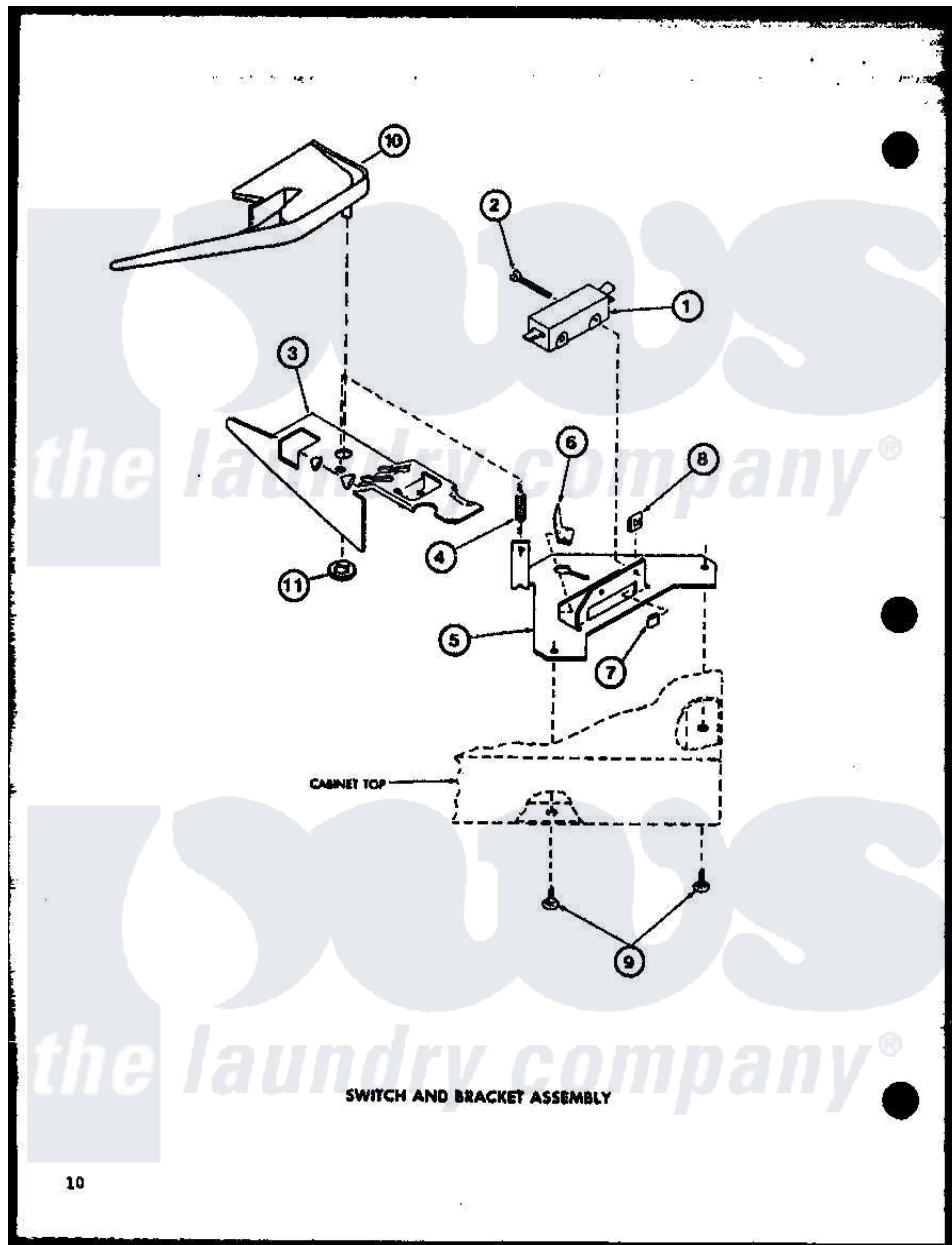

Amana LWD962 (BOM: P7804709W W) 10 - SWITCH AND BRACKET ASSY

Amana Residential Amana LWD962 (BOM: P7804709W W) Washer Parts Parts Diagram 10 - SWITCH AND BRACKET ASSY

[Click on the part number to view part](#)

Item	Original Part Number	Replaced By	Status	Part Description
1	R0602507	27612		Switch, Lid
2	R0600011		Not Available	SCREW
3	R0605504	27602		Lever, Out-Of-Bal Switch
4	R0605506		Not Available	SPRING
5	R0605505		Not Available	BRACKET
6	R0601503		Not Available	U-CLIP
7	R0601504	27610		Clip, U
8	R0601006		Not Available	NUT
9	R0600012	489464		Screw
10	R0605671		Not Available	SWITCH SHIELD
11	R0601032	29043		Nut, Push