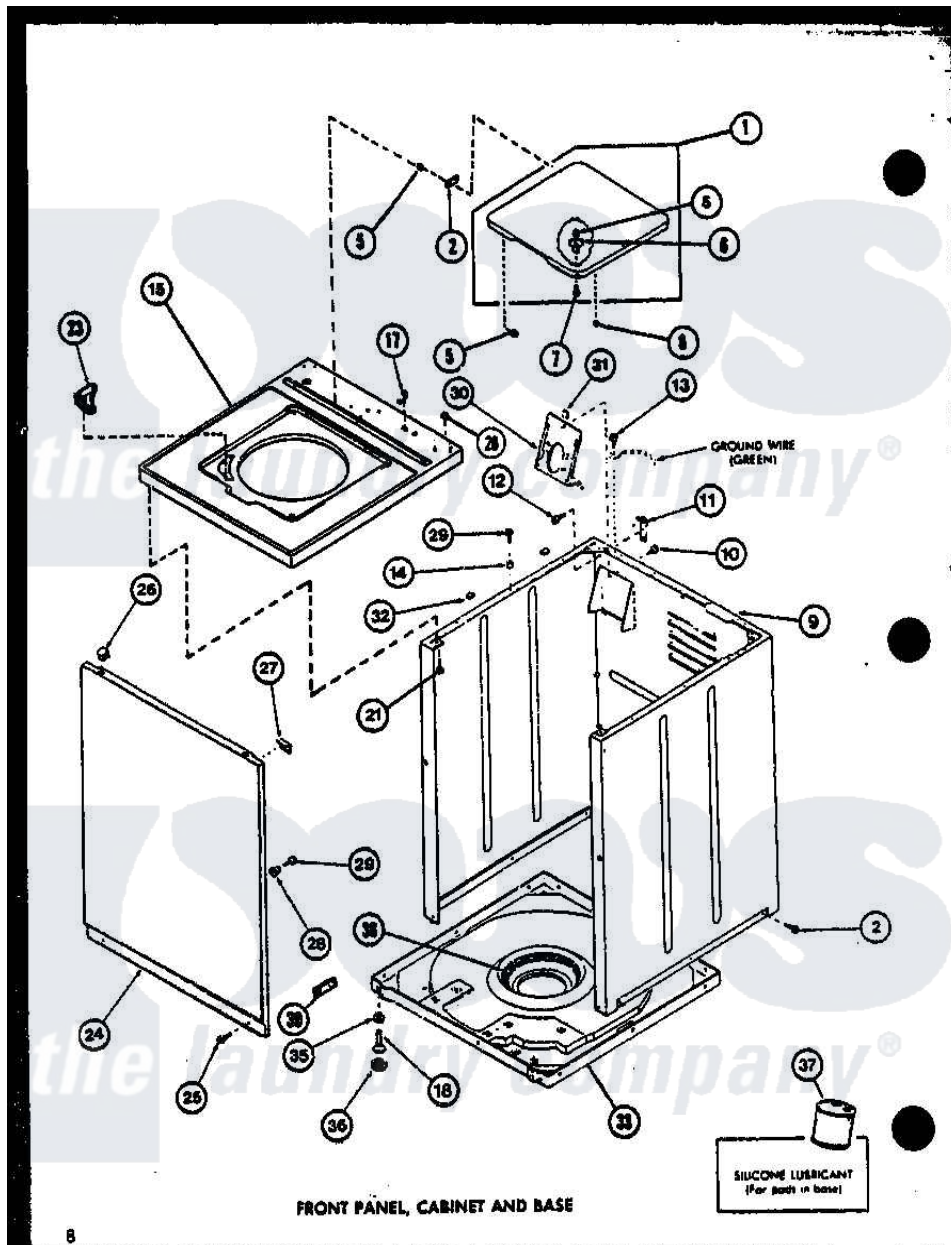

Amana LWD962 (BOM: P7804724W W) 01 - FRONT PANEL

Amana Residential Amana LWD962 (BOM: P7804724W W) Washer Parts Parts Diagram 01 - FRONT PANEL  
 Click on the part number to view part

Item	Original Part Number	Replaced By	Status	Part Description
1	R0603144		Not Available	LID "L"
"	R0603145	<a href="#">31314WP</a>		Assembly
2	R0605695		Not Available	HINGE
5	R0603579	<a href="#">27625</a>		Bushing
6	<a href="#">R0603504</a>			Actuator, Door Switch
7	R0600008	<a href="#">26769</a>		Assembly, Screw And Washer
8	R0606501	<a href="#">40038001</a>		Bumper
9	R0603115	<a href="#">38612WP</a>		Kit-Service
"	R0603090	<a href="#">38612LP</a>		Kit Service Cabinet
10	R0600009		Not Available	SCREW
11	R0605528	<a href="#">Y27103</a>		Hinge, Hold-Down Lug
12	R0600032	<a href="#">3390631</a>		Screw, 10-16 X 3/8
13	R0600033	<a href="#">489464</a>		Screw
14	R0603524	<a href="#">505187</a>		Locator, Panel
15	R0603142	<a href="#">32808LP</a>		Assembly Top And Carton
"	R0603143	<a href="#">32808WP</a>		Assembly Top And Carton