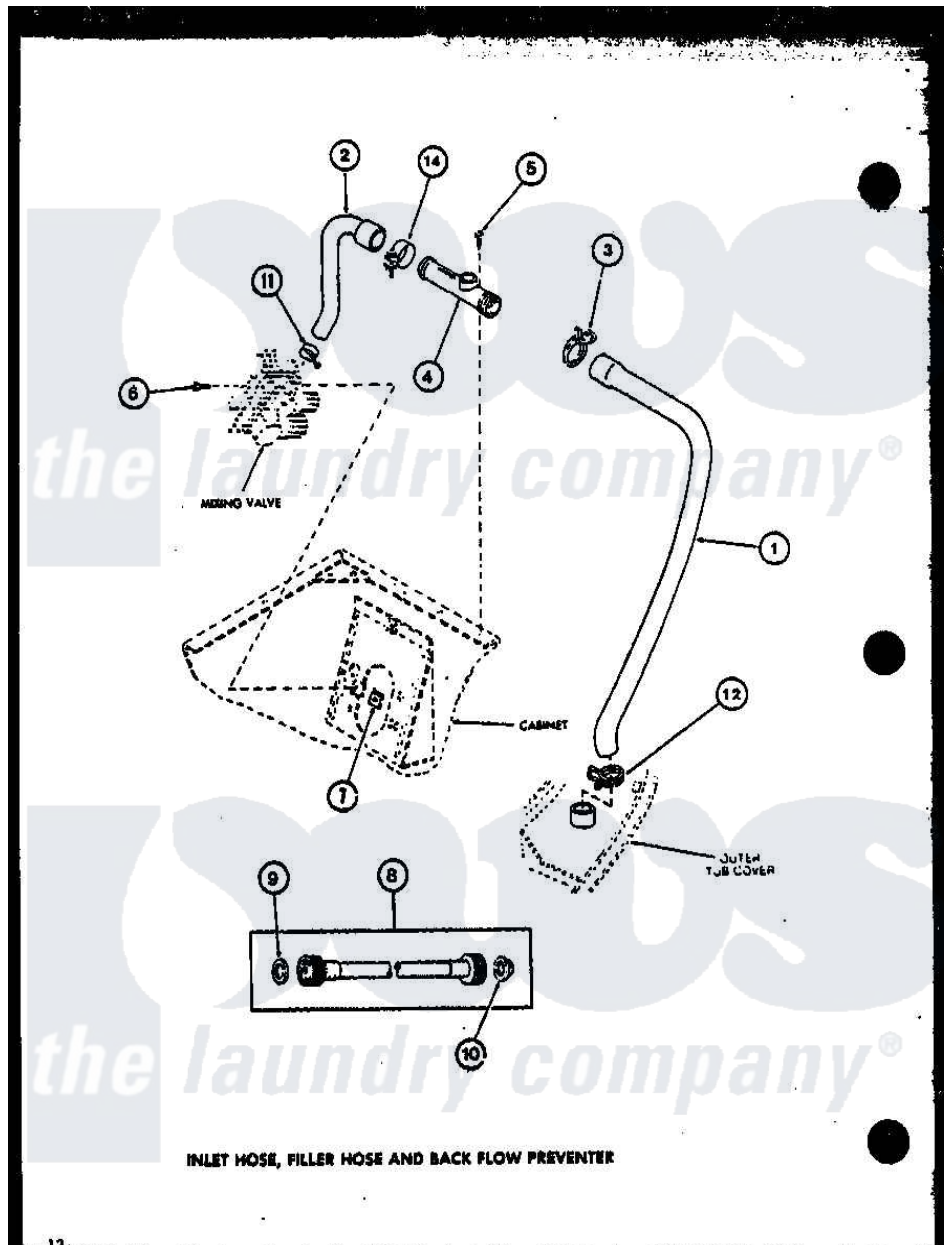

Amana LWD962 (BOM: P7804724W W) 02 - INLET HOSE

Amana Residential Amana LWD962 (BOM: P7804724W W) Washer Parts Parts Diagram 02 - INLET HOSE
 Click on the part number to view part

Item	Original Part Number	Replaced By	Status	Part Description
1	R0606548	31140		Hose, Water Inlet
2	R0606503	27183		Hose, Mixing Valve
3	R0601541	285655		Clamp, Hose
4	R0605507	34280		Assembly, Backflow Prevento
5	R0600004	W10116760		Screw
6	R0600009		Not Available	SCREW
7	R0601007	54038		NUt, Speed U-Type
8	R0606504	202860		Inlet Hose Assembly
9	R0600505	Y013783		Washer, Inlet Hose
10	R0600504	22002960		Strainer, Washer Inlet
11	R0601505	285655		Clamp, Hose
12	R0601542	29210		Hose Clamp
14	R0601505	285655		Clamp, Hose