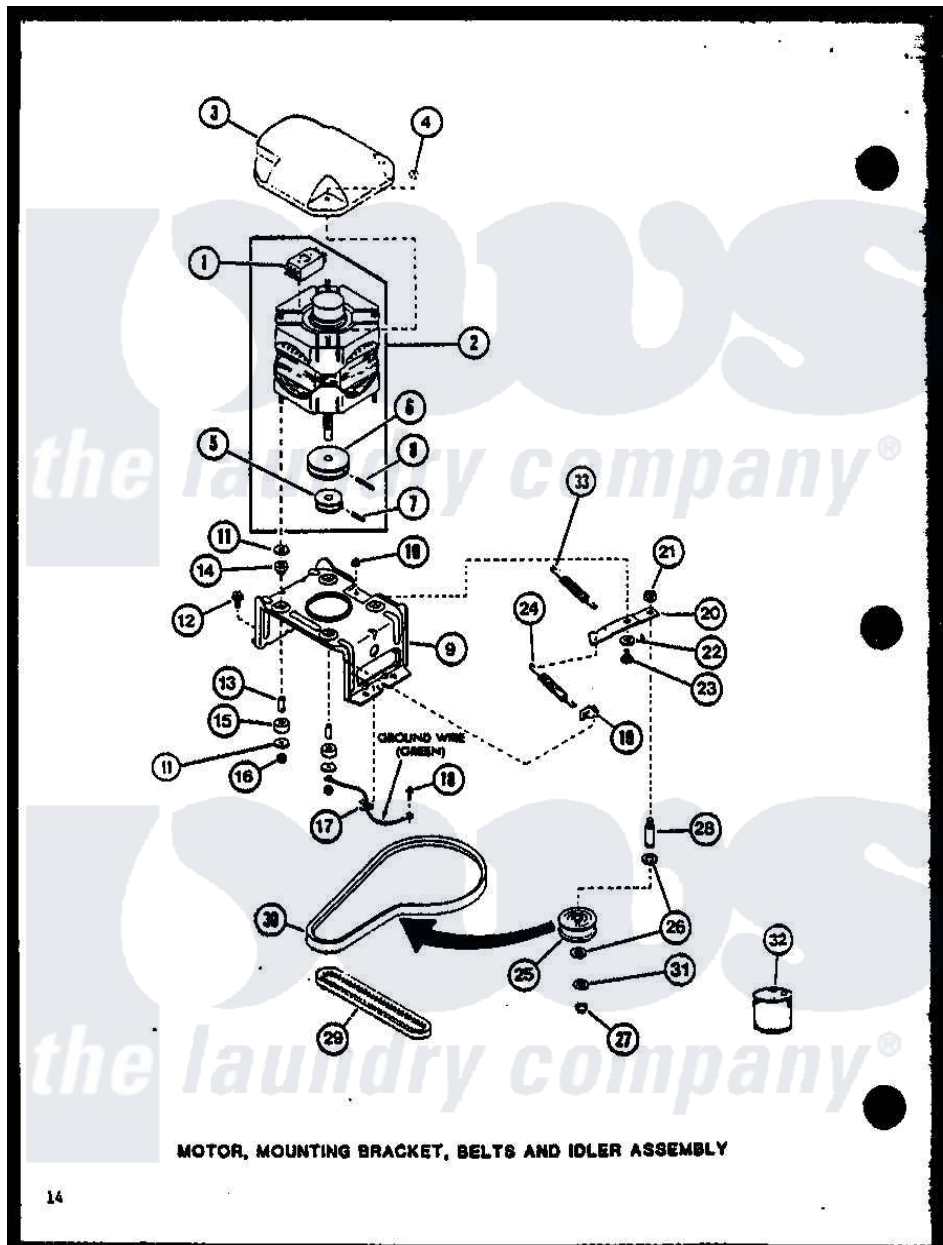

Amana LWD962 (BOM: P7804724W W) 04 - MOTOR

Amana Residential Amana LWD962 (BOM: P7804724W W) Washer Parts Parts Diagram 04 - MOTOR
 Click on the part number to view part

Item	Original Part Number	Replaced By	Status	Part Description
1	R0602508		Not Available	24139 SWITCH
"	R0602510		Not Available	MOTOR SWITCH
2	R0607002	27179P		Motor-Drive
3	R0603011	27136		Shield, Motor
4	R0601008	27201		Locknut
5	R0609501		Not Available	PULLEY, MOTOR
6	R0609502		Not Available	PULLEY, MOTOR
7	R0601508	10416		Pin, Roll
8	R0601509		Not Available	ROLL PIN
9	R0605514		Not Available	MOTOR MTG BRACKET
10	R0601011	27001225		Nut, Jam Mid Lock 1/4-20
11	R0600510		Not Available	WASHER
12	R0600098	27001200		Screw
13	R0603511		Not Available	SPACER
14	R0606509		Not Available	RUBBER MTG
15	R0606510		Not Available	RUBBER MTG

16	YR0601010	23604		Nut, Hex 10-32 Lock
17	R0601507	B5733302		Clip, Ground
18	R0600017		Not Available	SCREW
19	R0601539	28849		Clip, Spring
20	R0605684	40041002		Lever, Idler
21	R0601031	358160		Nut
22	R0600506	40054701		Washer
23	R0600016	40038901		Screw, 1/4-20
24	R0605539	37366		Spring, Idler
25	R0609508		Not Available	PULLEY, IDLER
26	R0600552	Y29443		Washer, Felt
27	R0601527	23748		Ring, Retaining
28	R0605538	28802		Shaft, Idler
29	R0606507	27155		Belt, Pump
30	R0606539	28808		Belt, Agitate And Spin
31	R0605526		Not Available	PIVOT DOME
32	R0608011		Not Available	HI TEMP LUBE
33	R0605683		Not Available	SPRING, HELPER