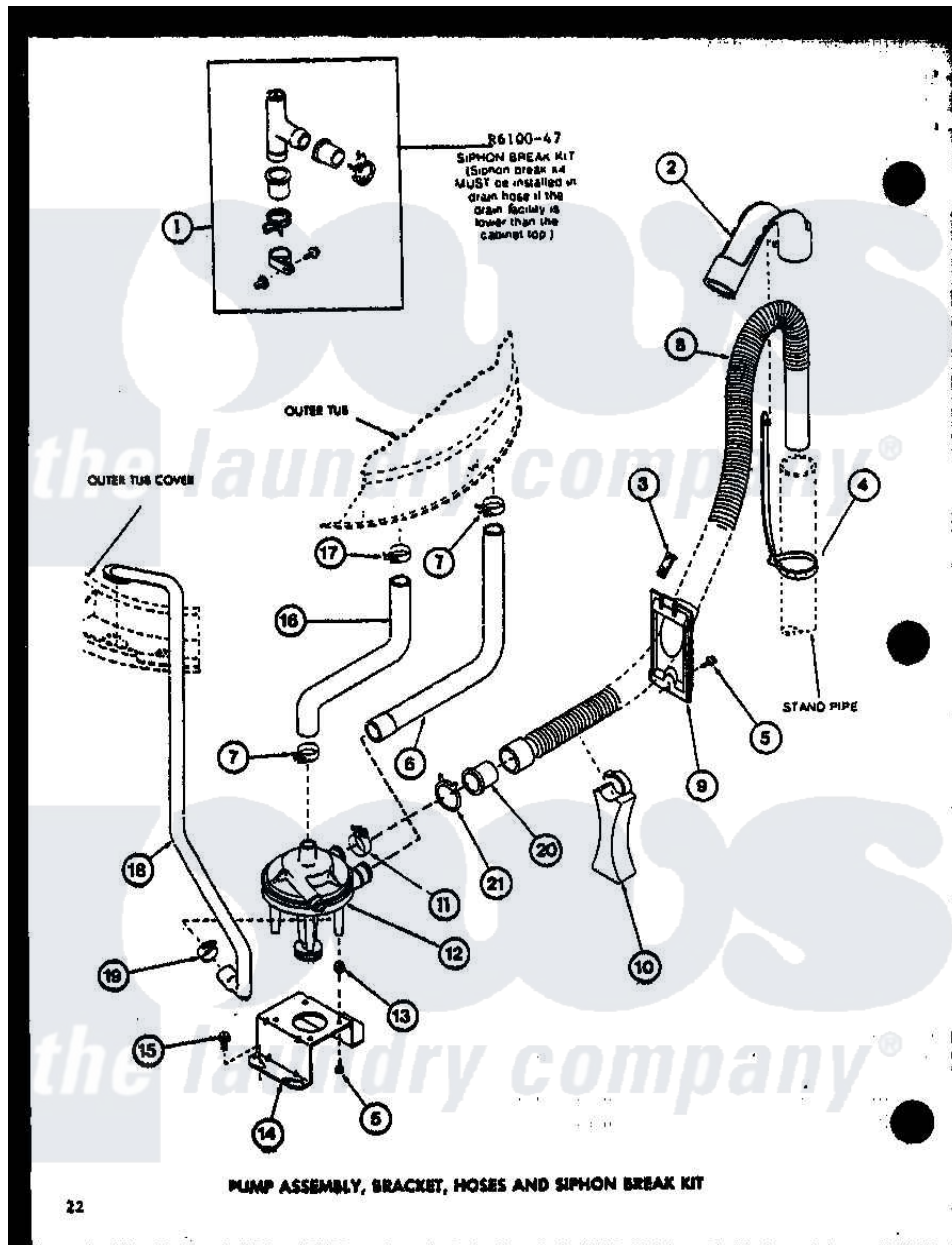

Amana LWD962 (BOM: P7804724W W) 09 - PUMP ASSY

22

PUMP ASSEMBLY, BRACKET, HOSES AND SIPHON BREAK KIT

Amana Residential Amana LWD962 (BOM: P7804724W W) Washer Parts Parts Diagram 09 - PUMP ASSY
 Click on the part number to view part

Item	Original Part Number	Replaced By	Status	Part Description
1	R0610047	76660		Break-Sphn
2	R0603546	22003814		Retainer, Drain Hose
3	R0601545		Not Available	CLIP, HOSE RETAINER
4	R0603548	8539404		Tie-Wire
5	R0600029	27001200		Screw
6	R0606514		Not Available	HOSE
7	R0601515	285655		Clamp, Hose
8	R0606547	39952		Hose- Drain
9	R0603544		Not Available	HOSE RETAINER
10	R0603547		Not Available	HOSE SUPPORT
11	R0601516	285655		Clamp, Hose
12	R0610501	31968		Assembly, Pump NA
13	R0601014	31098		Screw, 10-10 5/8 Unslot
14	R0605524	27105		Bracket, Pump Mounting
15	R0600098	27001200		Screw
16	R0606513		Not Available	HOSE

17	R0601505	285655	Clamp, Hose
18	R0606512		RECIRCULATING HOSE
19	R0601517	285655	Clamp, Hose
20	R0603545		HOSE ADAPTER
21	R0601544		HOSE CLAMP