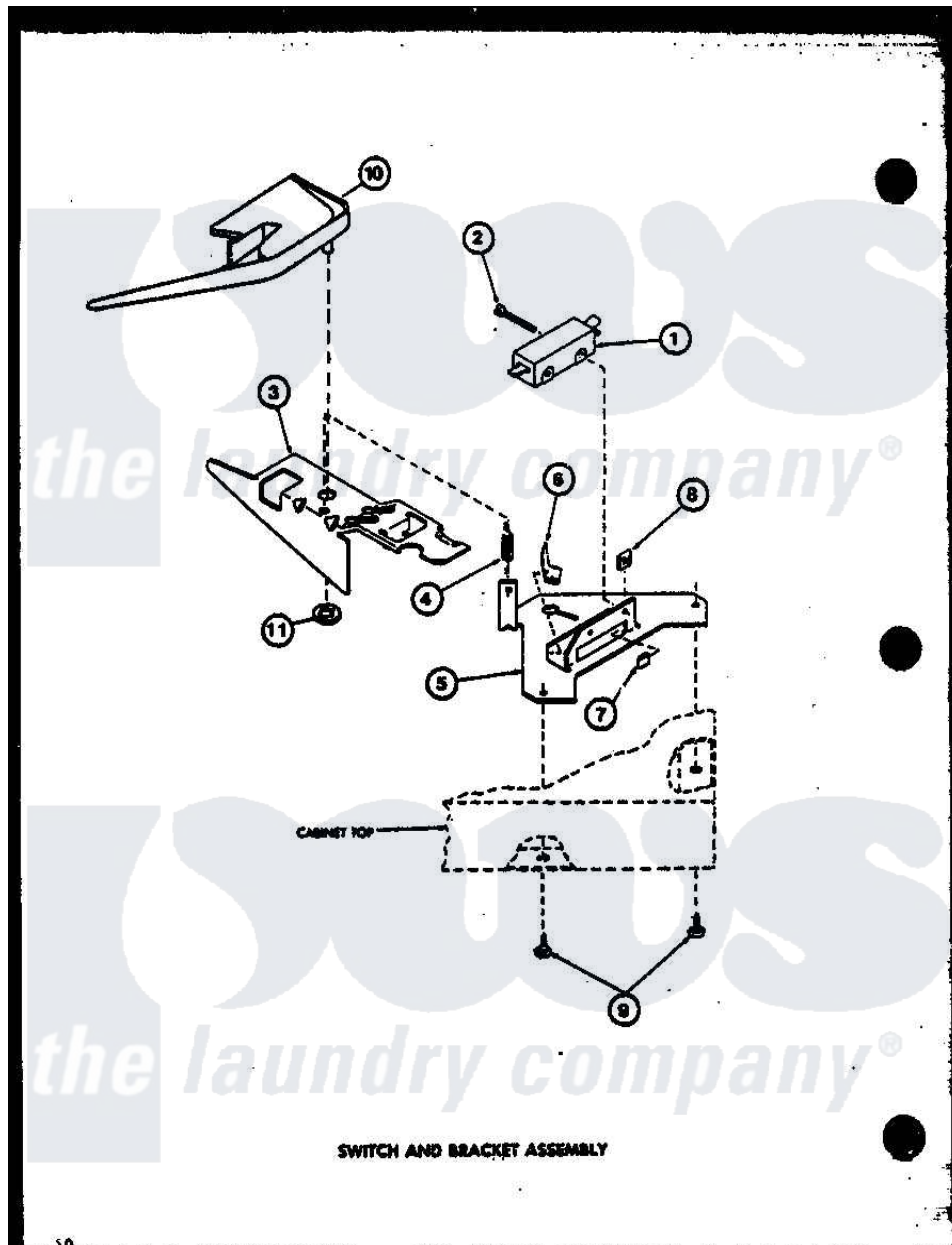

Amana LWD962 (BOM: P7804724W W) 10 - SWITCH AND BRACKET ASSY

Amana [Residential Amana LWD962 \(BOM: P7804724W W\) Washer Parts](#) Parts Diagram 10 - SWITCH AND BRACKET ASSY

[Click on the part number to view part](#)

Item	Original Part Number	Replaced By	Status	Part Description
1	R0602507	<a href="#">27612</a>		Switch, Lid
2	R0600011		Not Available	SCREW
3	R0605504	<a href="#">27602</a>		Lever, Out-Of-Bal Switch
4	R0605506		Not Available	SPRING
5	R0605505		Not Available	BRACKET
6	R0601503		Not Available	U-CLIP
7	R0601504	<a href="#">27610</a>		Clip, U
8	R0601006		Not Available	NUT
9	R0600012	<a href="#">489464</a>		Screw
10	R0605671		Not Available	SWITCH SHIELD
11	R0601032	<a href="#">29043</a>		Nut, Push
NI	R0603601		Not Available	ENCLOSURE, LID SWITCH