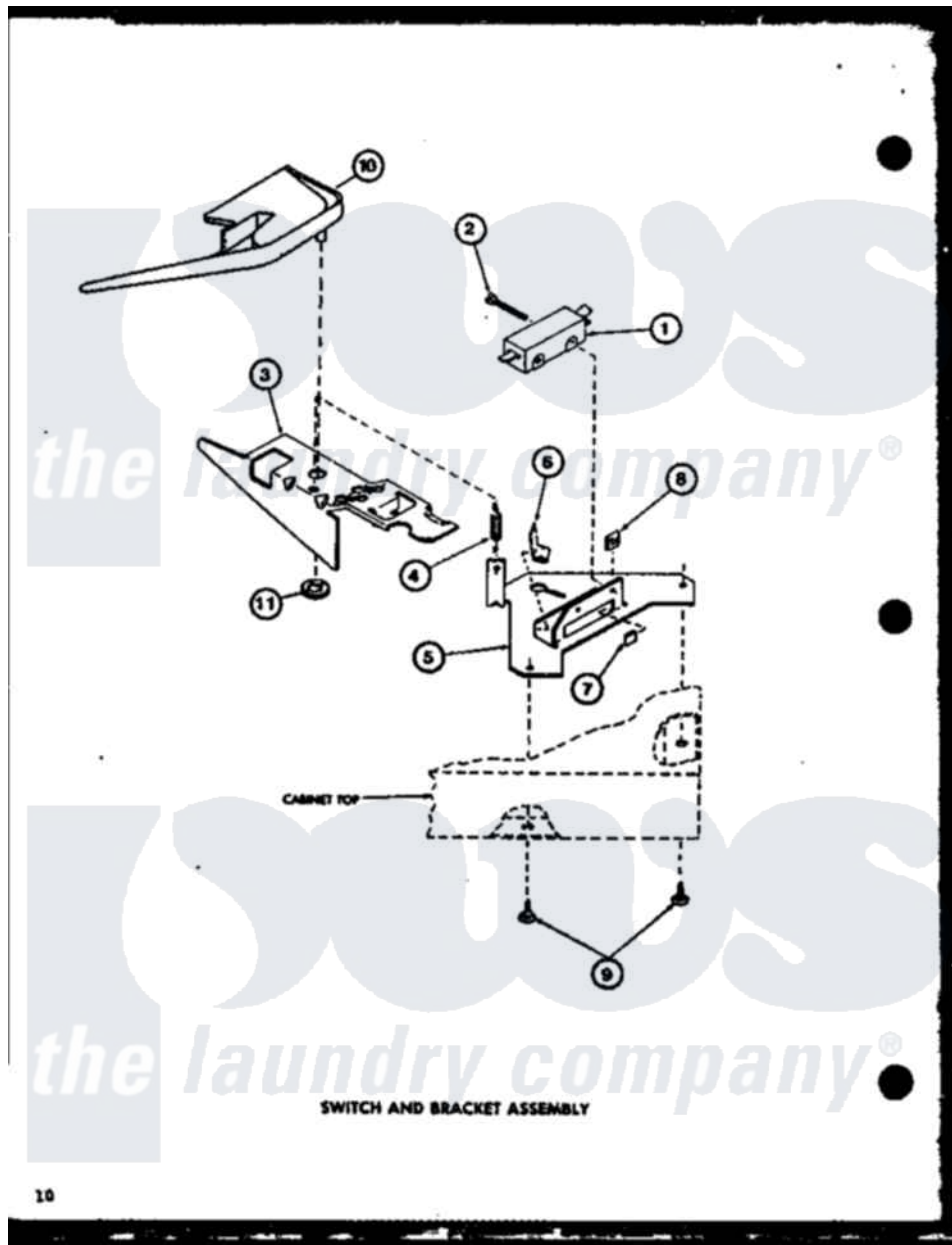

Amana LWD973 (BOM: P7804718W) 10 - SWITCH AND BRACKET ASSY

10

Amana Residential Amana LWD973 (BOM: P7804718W) Washer Parts Parts Diagram 10 - SWITCH AND BRACKET ASSY

Click on the part number to view part

Item	Original Part Number	Replaced By	Status	Part Description
1	R0602507	27612		Switch, Lid
2	R0600011		Not Available	SCREW
3	R0605504	27602		Lever, Out-Of-Bal Switch
4	R0605506		Not Available	SPRING
5	R0605505		Not Available	BRACKET
6	R0601503		Not Available	U-CLIP
7	R0601504	27610		Clip, U
8	R0601006		Not Available	NUT
9	R0600012	489464		Screw
10	R0605671		Not Available	SWITCH SHIELD
11	R0601032	29043		Nut, Push
NI	R0603601		Not Available	ENCLOSURE, LID SWITCH