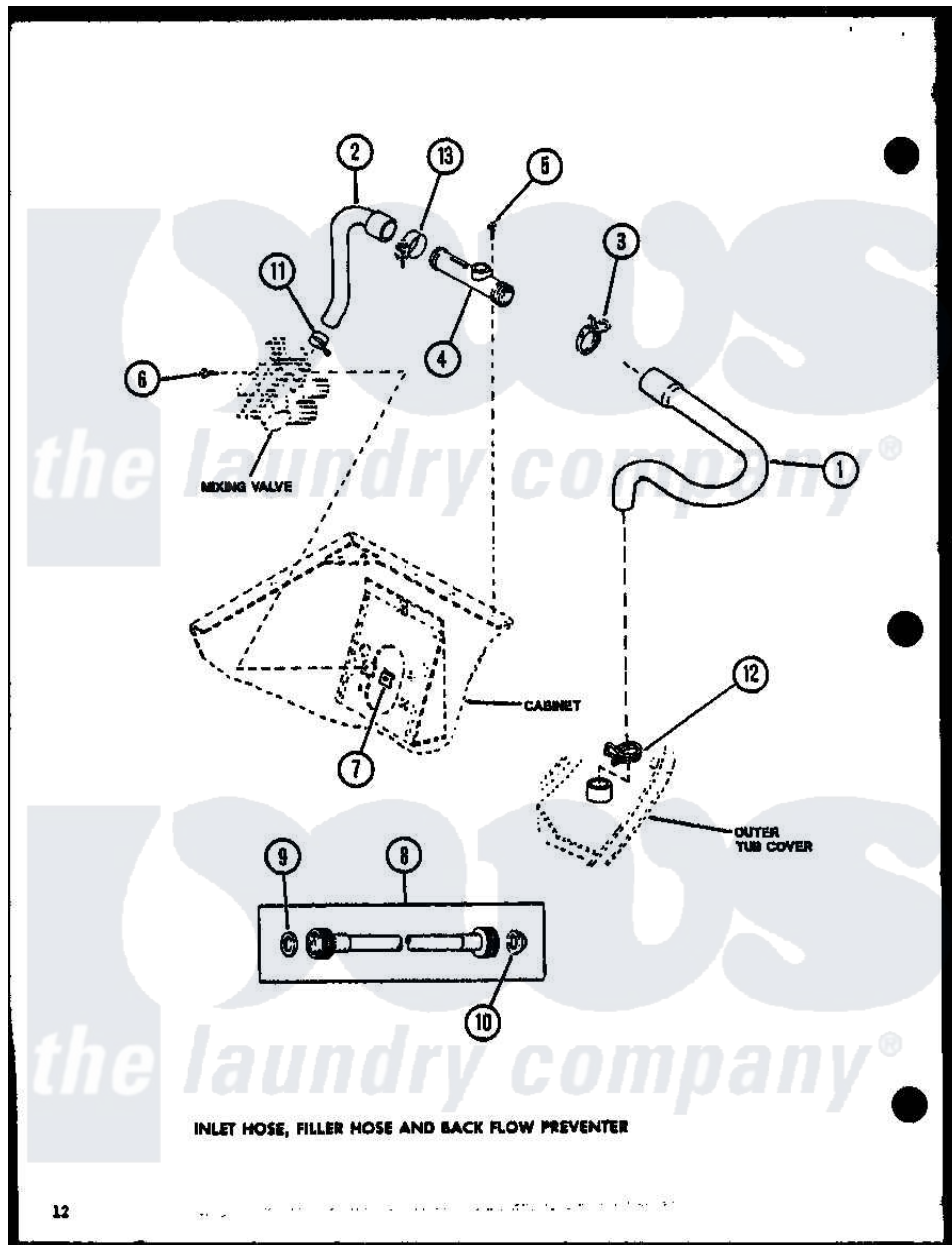

Amana LWD973L (BOM: P1122804W L) 03 - INLET HOSE

Amana Residential Amana LWD973L (BOM: P1122804W L) Washer Parts Parts Diagram 03 - INLET HOSE
 Click on the part number to view part

Item	Original Part Number	Replaced By	Status	Part Description
1	R0606556	33186		Hose, Water Inlet
2	R0606503	27183		Hose, Mixing Valve
3	R0601541	285655		Clamp, Hose
4	R0605507	34280		Assembly, Backflow Prevento
5	R0600004	W10116760		Screw
6	R0600009		Not Available	SCREW
7	R0601007	54038		NUt, Speed U-Type
8	R0606504	202860		Inlet Hose Assembly
9	R0600505	Y013783		Washer, Inlet Hose
10	R0600504	22002960		Strainer, Washer Inlet
11	R0601505	285655		Clamp, Hose
12	R0601542	29210		Hose Clamp
13	R0601505	285655		Clamp, Hose