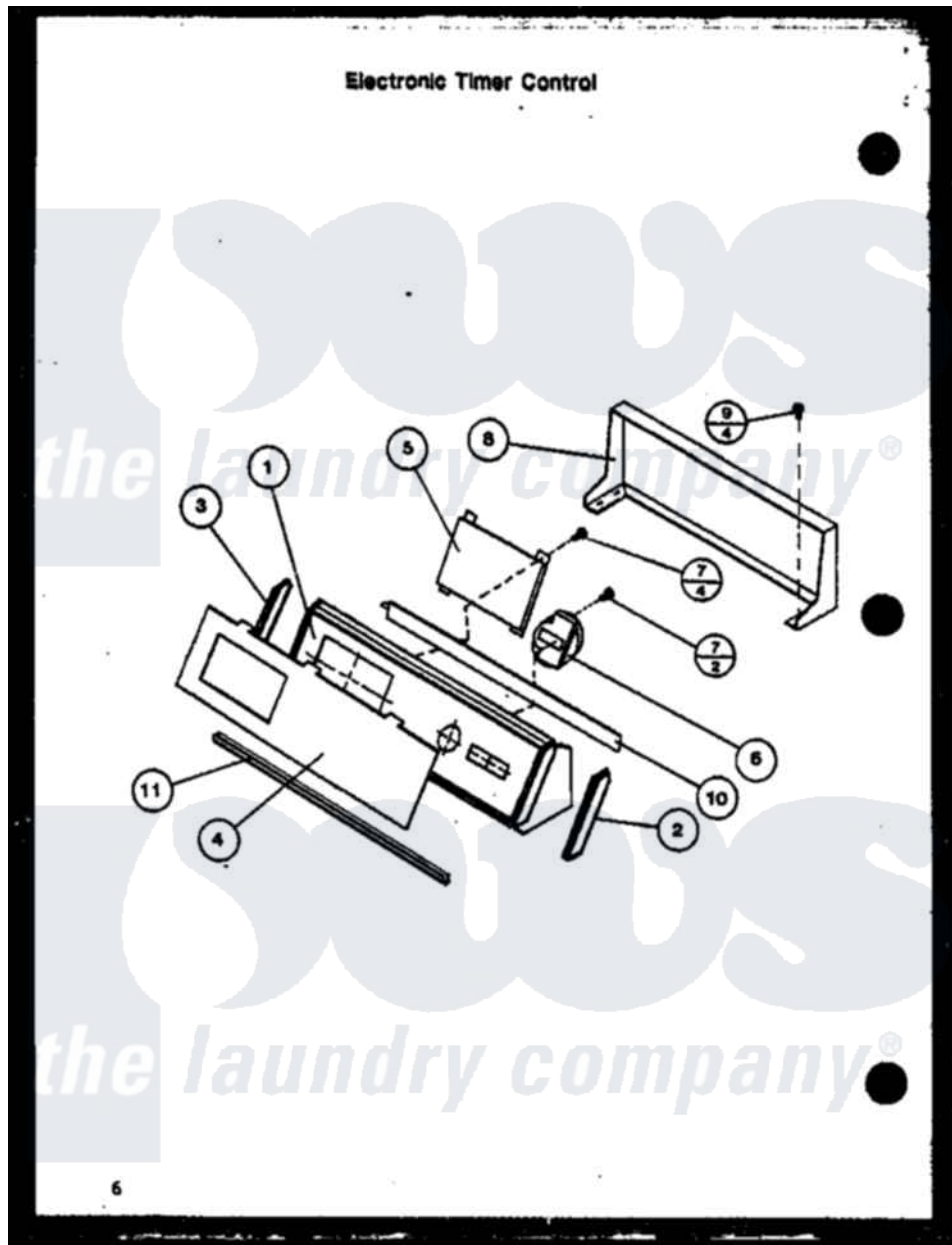

Amana LWD973L (BOM: P1122811W) 01 - ELECTRONIC TIMER CONTROL

Amana Residential Amana LWD973L (BOM: P1122811W) Washer Parts Parts Diagram 01 - ELECTRONIC TIMER CONTROL

[Click on the part number to view part](#)

Item	Original Part Number	Replaced By	Status	Part Description
1	33122			Hood And Mounting Plate
2	31248			Cap, End-RH-Chrome
3	31249		Not Available	CAP,END-L.H.-CHROME
4	32911		Not Available	PANEL,GRAPHIC-AMANA
5	33125	33125P		Assembly- Elec
6	33119	841180A		Tray
7	31260			Screw, No.8 X 3/8 Ind H
8	33620	33-620		Motor 120V Combustion Blower
9	23962	W10116760		Screw
10	33123R			Trim