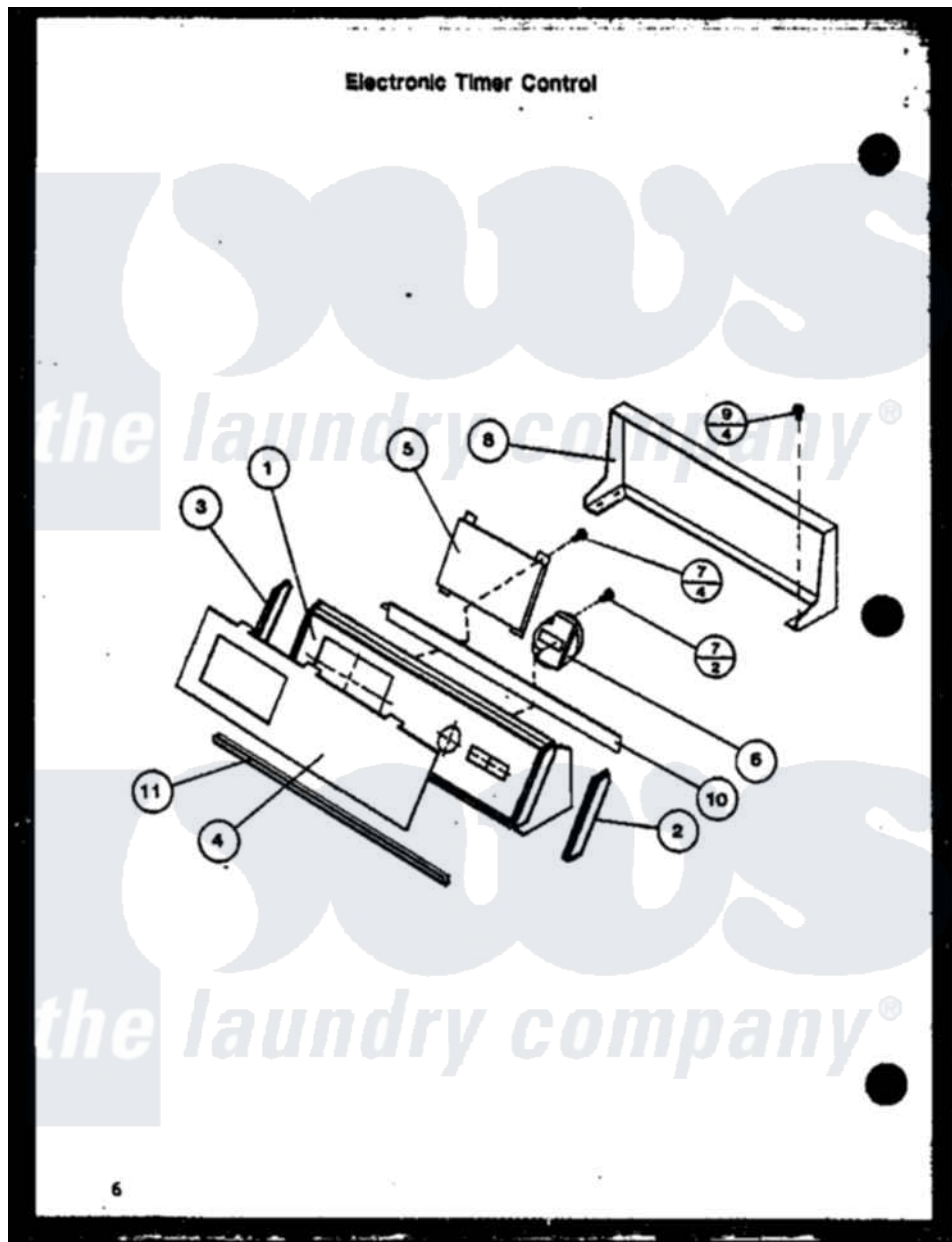

Amana LWD973W (BOM: P1122810W) 01 - ELECTRONIC TIMER CONTROL

Amana Residential Amana LWD973W (BOM: P1122810W) Washer Parts Parts Diagram 01 - ELECTRONIC TIMER CONTROL

Click on the part number to view part

Item	Original Part Number	Replaced By	Status	Part Description
1	33122			Hood And Mounting Plate
2	31248			Cap, End-RH-Chrome
3	31249		Not Available	CAP,END-L.H.-CHROME
4	32911		Not Available	PANEL,GRAPHIC-AMANA
5	33125	33125P		Assembly- Elec
6	33119	841180A		Tray
7	31260			Screw, No.8 X 3/8 Ind H
8	33620	33-620		Motor 120V Combustion Blower
9	23962	W10116760		Screw
10	33123R			Trim