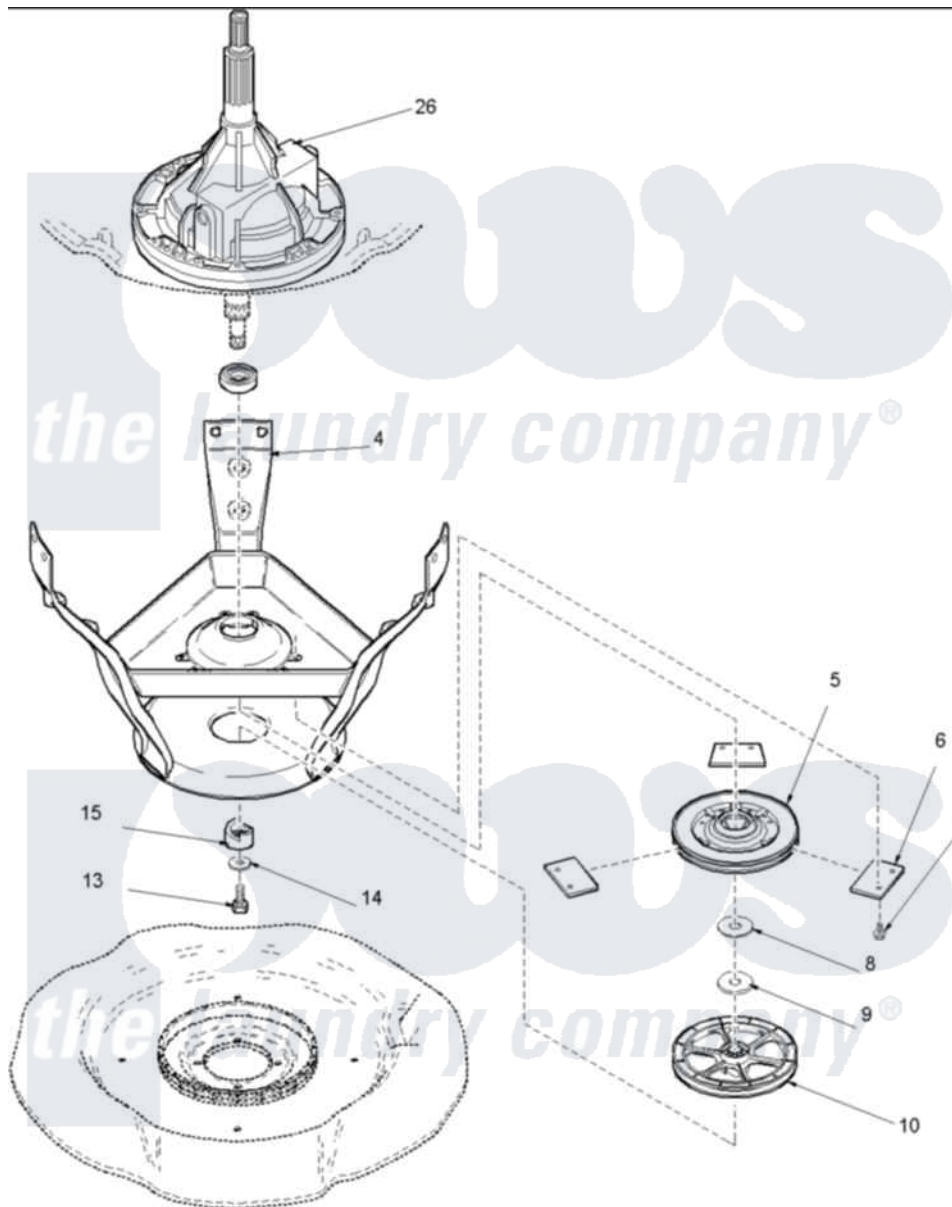

Amana LWG65AW (BOM: PLWG65AW) 02 - BEARINGS, BRAKE & PULLEY & TRANSMISSION

Amana Residential Amana LWG65AW (BOM: PLWG65AW) Washer Parts Parts Diagram 02 - BEARINGS, BRAKE & PULLEY & TRANSMISSION
 Click on the part number to view part

Item	Original Part Number	Replaced By	Status	Part Description
4	40070001	12002013		Base
5	Y40003201	R9900474		Brake Assembly
"	40003103	R9900474		Brake Assembly
6	R9900461	R0000014		Kit, Brake Pad
7	40064401			Screw
8	40065701			Washer, 2 Odx.63 ID
9	40063201			Washer, Flat
10	40047101	40047102		Pulley, Spin/Agit
13	40063401			Screw, 1/4-20 x 5/8 Hex
14	40041501			Washer
15	40047401	40047402		Helix, Plastic
26	40032701	12002177		Transmison