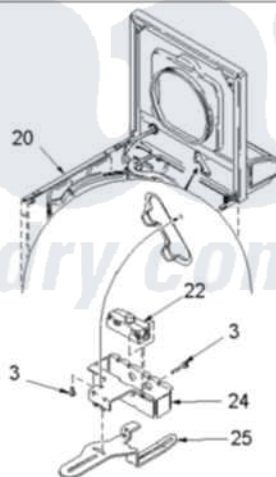

Amana LWG65AW (BOM: PLWG65AW) 03 - CABINET TOP, LOADING DOOR & DOOR SWITCH

Amana Residential Amana LWG65AW (BOM: PLWG65AW) Washer Parts Parts Diagram 03 - CABINET TOP, LOADING DOOR & DOOR SWITCH

[Click on the part number to view part](#)

Item	Original Part Number	Replaced By	Status	Part Description
1	40034801W	40034801WP		Lid
2	40051401		Not Available	PANEL,HOME HOOD BACK
3	501086	90767		Screw, 8A X 3/8 HeX Washer Head Tapping
4	20530			Screw, 10-24 x 3/8 Hex
5	56080	22001650		Fastener, Spring
7	40063901			Clip, Hold Down
8	40000201W	27001182		Top
9	40045101		Not Available	CLIP-HINGE STOP
10	503661	27001200		Screw
14	40001701	40093901		Dispenser, Bleach
15	40008201			Bushing, Hinge
16	40039201	W10119828		Screw, Lid Hinge Mounting
17	40033501	40094101		Hinge, Lid Right Pass
18	40033401			Hinge, Lid-Left