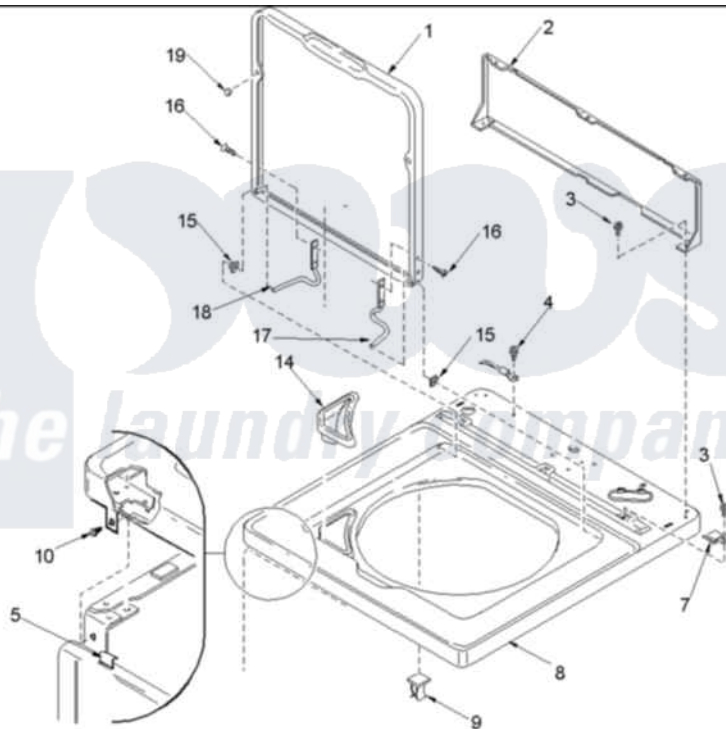

Amana LWG65AW (BOM: PLWG65AW) 03 - CABINET TOP, LOADING DOOR & DOOR SWITCH

Amana Residential Amana LWG65AW (BOM: PLWG65AW) Washer Parts Parts Diagram 03 - CABINET TOP, LOADING DOOR & DOOR SWITCH

[Click on the part number to view part](#)

Item	Original Part Number	Replaced By	Status	Part Description
1	40034801W	40034801WP		Lid
2	40051401		Not Available	PANEL,HOME HOOD BACK
3	501086	90767		Screw, 8A X 3/8 HeX Washer Head Tapping
4	20530			Screw, 10-24 x 3/8 Hex
5	56080	22001650		Fastener, Spring
7	40063901			Clip, Hold Down
8	40000201W	27001182		Top
9	40045101		Not Available	CLIP-HINGE STOP
10	503661	27001200		Screw
14	40001701	40093901		Dispenser, Bleach
15	40008201			Bushing, Hinge
16	40039201	W10119828		Screw, Lid Hinge Mounting
17	40033501	40094101		Hinge, Lid Right Pass
18	40033401			Hinge, Lid-Left