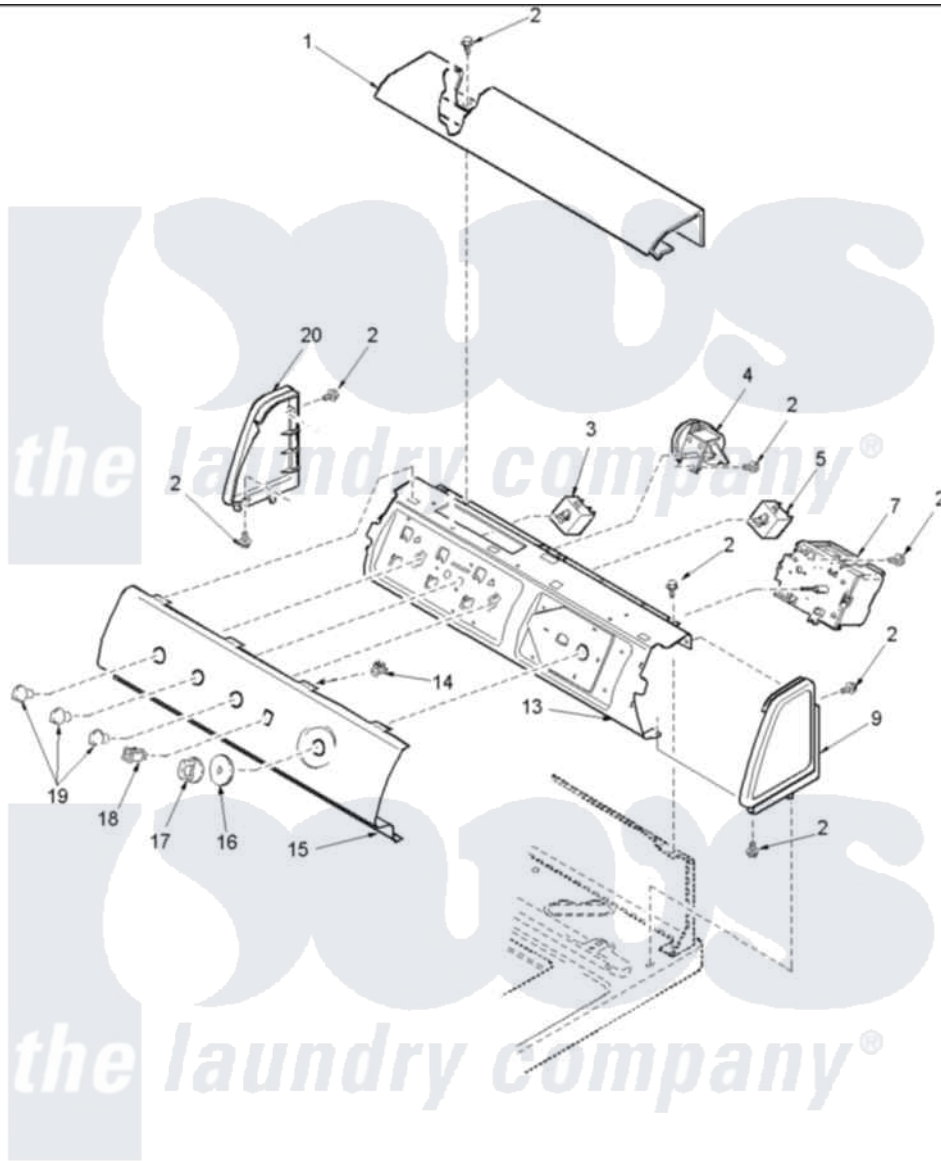

# Amana LWG65AW (BOM: PLWG65AW) 04 - CONTROL PANEL

Amana Residential Amana LWG65AW (BOM: PLWG65AW) Washer Parts Parts Diagram 04 - CONTROL PANEL  
 Click on the part number to view part

Item	Original Part Number	Replaced By	Status	Part Description
1	<a href="#">503674W</a>			Cover, Top
3	<a href="#">40046601</a>			Switch, Temperature Select
4	<a href="#">40055101</a>			Switch, Pressure
5	<a href="#">40039501</a>			Switch, Speed
7	40059001	<a href="#">40059002</a>		Timer, Mallory 13 CYC
9	504008W		Not Available	CAP-END RH
13	<a href="#">40039601</a>			Support, Control Panel
14	<a href="#">40082801</a>			Clip, Wire
15	40034401W		Not Available	PANEL, GRAPHIC-AMANA
16	40069001W	<a href="#">36700W</a>		Knob Skirt
17	<a href="#">40069101W</a>			Knob, Timer
18	<a href="#">38424W</a>			Switch, Rocker
19	<a href="#">36701W</a>			Knob
20	504009W	<a href="#">40012702W</a>		Endcap