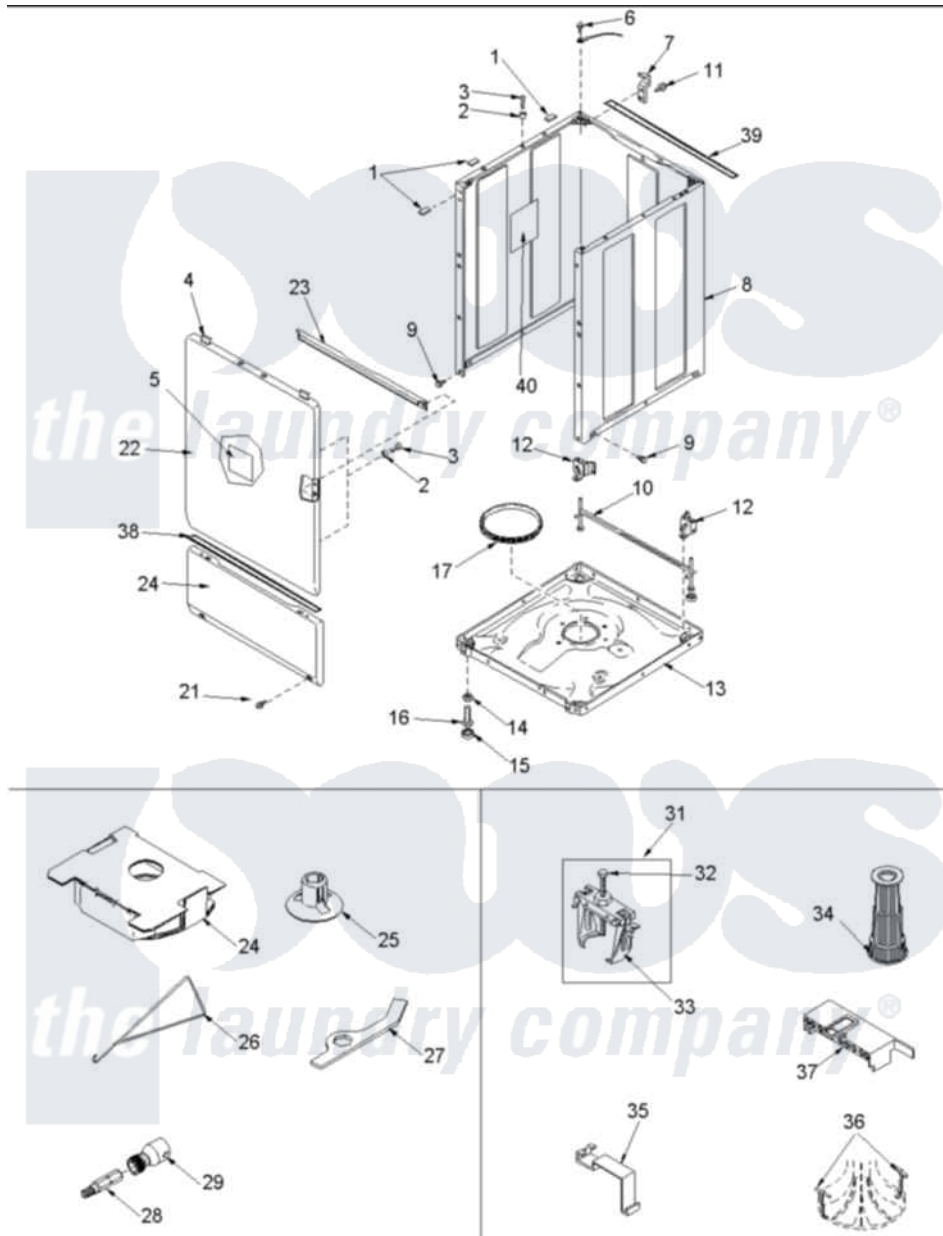

# Amana LWG65AW (BOM: PLWG65AW) 05 - FRONT, BASE AND CABINET & SPECIAL TOOLS

Amana Residential Amana LWG65AW (BOM: PLWG65AW) Washer Parts Diagram 05 - FRONT, BASE AND CABINET & SPECIAL TOOLS  
 Click on the part number to view part

| Item | Original Part Number     | Replaced By              | Status | Part Description            |
|------|--------------------------|--------------------------|--------|-----------------------------|
| 1    | <a href="#">Y56128</a>   |                          |        | Pad, Bumper                 |
| 2    | <a href="#">505187</a>   |                          |        | Locator, Panel              |
| 3    | 32671                    | <a href="#">Y014874</a>  |        | Screw, Idler Arm And Sleeve |
| 4    | 56080                    | <a href="#">22001650</a> |        | Fastener, Spring            |
| 5    | 40068901                 | <a href="#">22001817</a> |        | Sheet, Sound Damper         |
| 6    | <a href="#">20530</a>    |                          |        | Screw, 10-24 x 3/8 Hex      |
| 7    | <a href="#">500003</a>   |                          |        | Hinge, Top                  |
| 8    | 40033201W                | <a href="#">37001284</a> |        | Cabinet As Pack             |
| 9    | 40038201                 | <a href="#">27001200</a> |        | Screw                       |
| 10   | 40033001                 | <a href="#">27001226</a> |        | Base Lev                    |
| 11   | 40064801                 | <a href="#">3390631</a>  |        | Screw, 10-16 X 3/8          |
| 12   | <a href="#">40031501</a> |                          |        | Bracket, Self Leveling      |
| 13   | 40031101                 | <a href="#">27001226</a> |        | Base Lev                    |
| 14   | <a href="#">40038101</a> |                          |        | Nut, Leg                    |
| 15   | <a href="#">40016001</a> |                          |        | Foot, Rubber                |