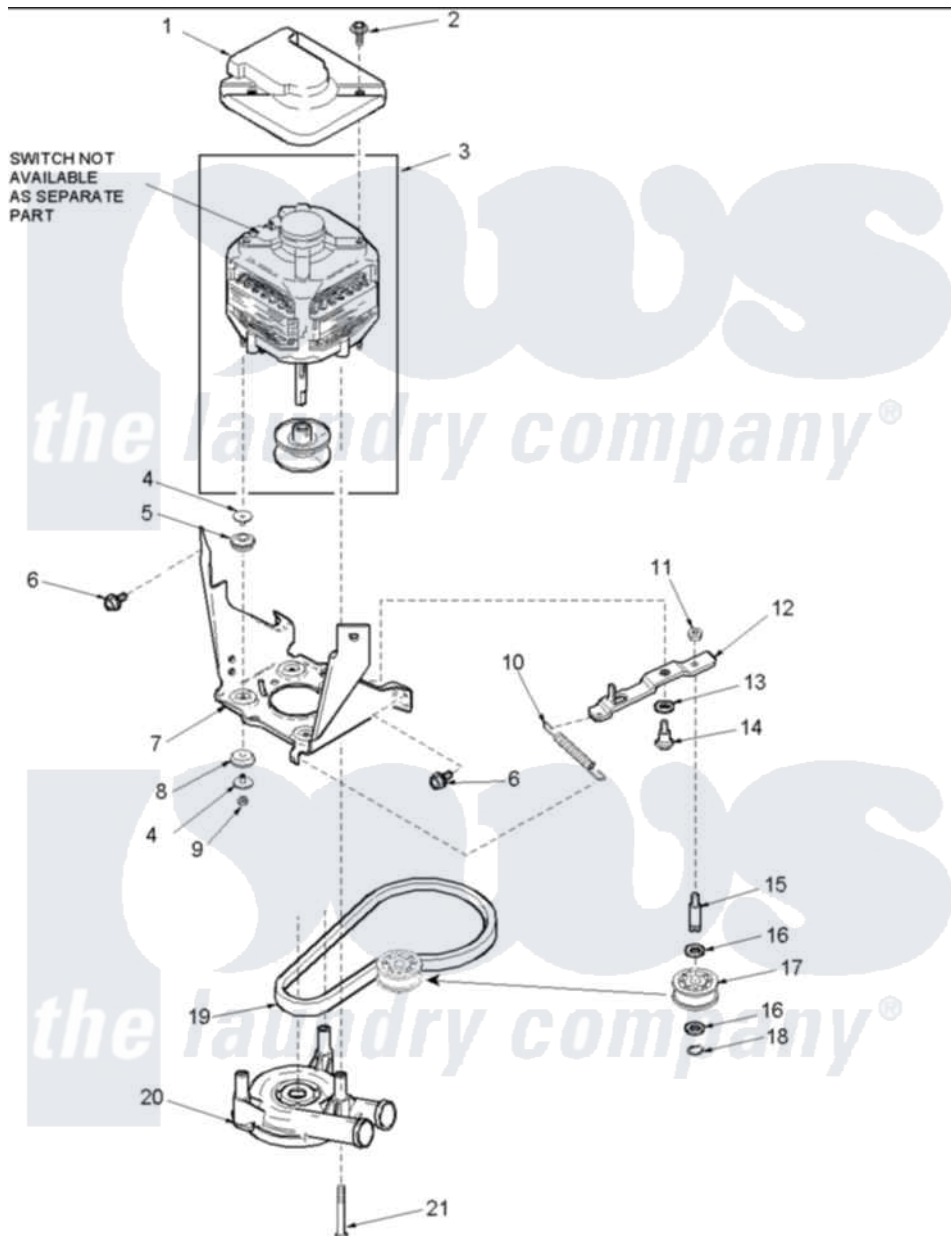

Amana LWG65AW (BOM: PLWG65AW) 08 - MOTOR, BELT, PUMP, AND IDLER ASSY

Amana Residential Amana LWG65AW (BOM: PLWG65AW) Washer Parts Parts Diagram 08 - MOTOR, BELT, PUMP, AND IDLER ASSY

[Click on the part number to view part](#)

Item	Original Part Number	Replaced By	Status	Part Description
1	40015601	40112301		Shield, Motor
2	40046701	4312464		Screw
3	40035201	27001215		Motor W/Pulley
4	40053701			Post, Isolator
5	40053801			Mount, Motor Upper
6	40105601	40128701		Screw, 5/16-18 X .50
7	40015501		Not Available	BRACKET, MOTOR MOUNT
8	40054301			Mount, Motor Lower
9	40038801			Jamnut, 3/8-16
10	40061401			Spring, Idler Lever
12	40041001	40041002		Lever, Idler
13	40054701			Washer
14	40038901			Screw, 1/4-20
15	56461			Shaft
16	52549			Washer, 501 ID X3/4 Odx

17	40045001	Idler Pulley Assembly	
18	23748	Ring, Retaining	
19	40053601	27001006	Belt, Spin And Agitator
20	40040301	27001233	Pump
21	40063701	Screw, 10-16 x 1.75	