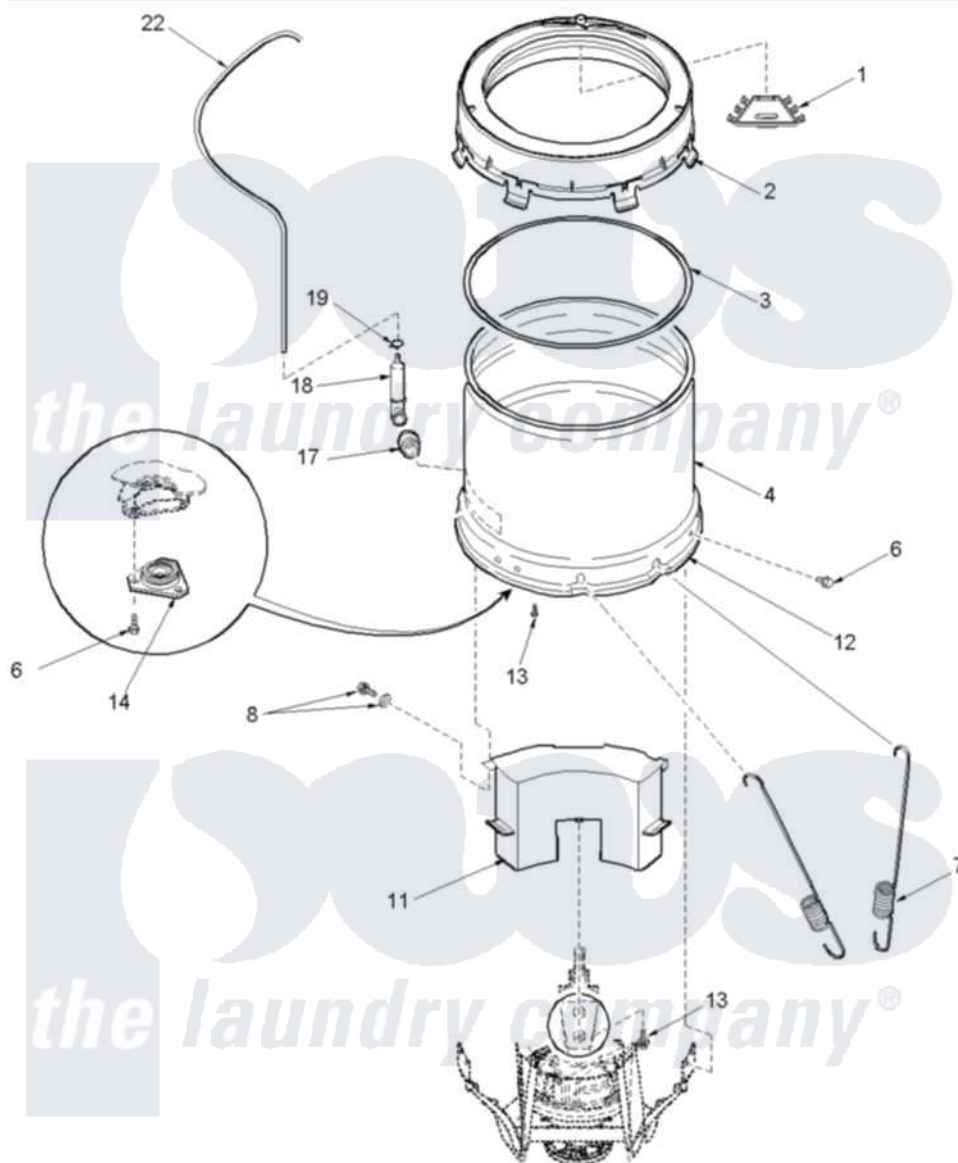

# Amana LWG65AW (BOM: PLWG65AW) 09 - OUTER TUB, PRESSURE TUBE & COUNTERWEIGHT

Amana Residential Amana LWG65AW (BOM: PLWG65AW) Washer Parts Parts Diagram 09 - OUTER TUB, PRESSURE TUBE & COUNTERWEIGHT  
 Click on the part number to view part

Item	Original Part Number	Replaced By	Status	Part Description
1	40001901		Not Available	CHANNEL, WATER INLET
2	40002001		Not Available	COVER-OUTER TUB
3	<a href="#">40076601</a>			Gasket, Tub Cover
4	40001001	<a href="#">40111001P</a>		Tub, Plastic Outer
6	40067901	<a href="#">40128701</a>		Screw, 5/16-18 X .50
7	40045201	<a href="#">40045202</a>		Spring, Tall Tub
8	<a href="#">40070401</a>			Screw, 1/4-20 x 7/8 Hex
11	<a href="#">40015901</a>			Assembly Counter Weight
12	<a href="#">40001102P</a>			Bottom, Outer Tub
14	40004201	<a href="#">40004201P</a>		Main Bearing Assembly
17	<a href="#">40037801</a>			Grommet
18	<a href="#">40008501</a>			Assembly, Pressure Bulb
19	40054901	<a href="#">596669</a>		Clamp, Manifold
22	40065001	<a href="#">21001748</a>		Hose, Pressure Switch