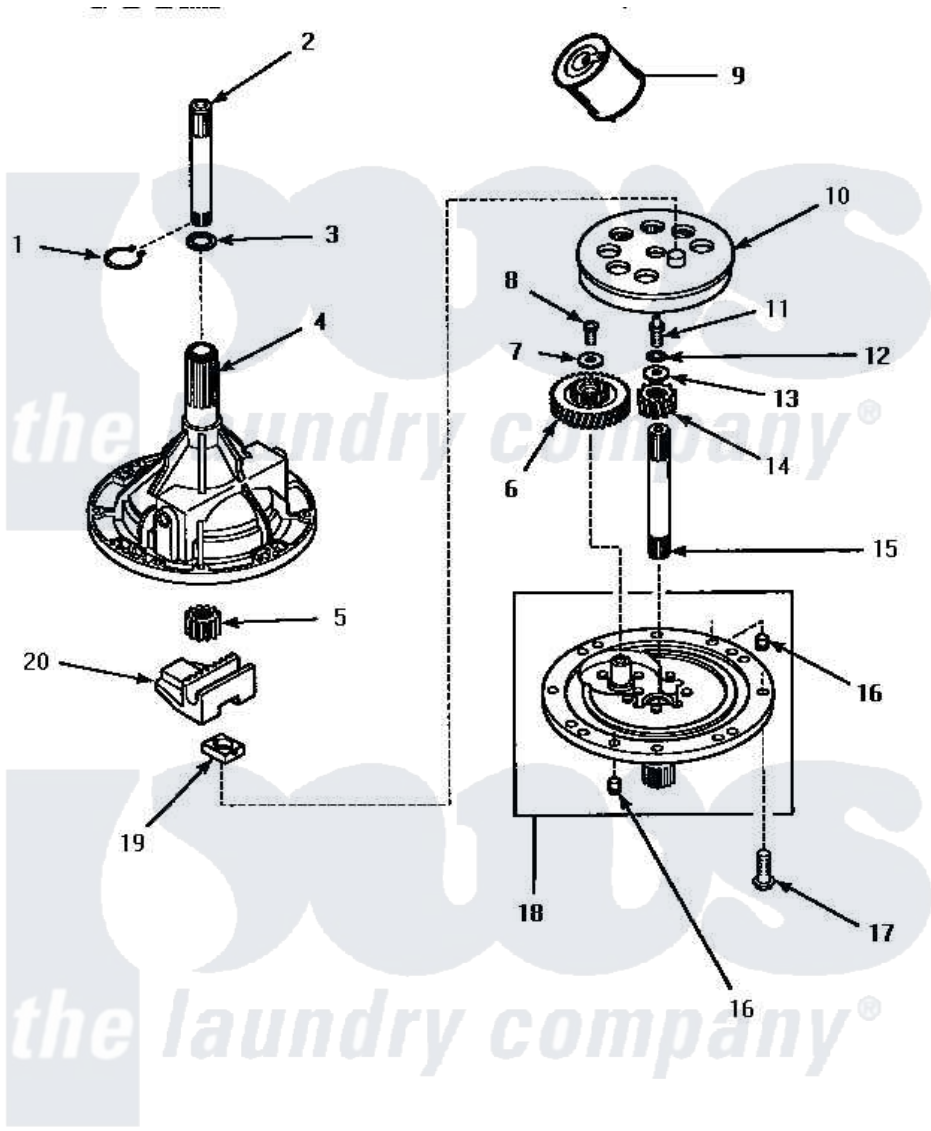

**Amana LWM251W (BOM: P1176301W W) 01 - 34526 TRANSMISSION ASSY**

**34526 TRANSMISSION ASSEMBLY**

Amana Residential Amana LWM251W (BOM: P1176301W W) Washer Parts Parts Diagram 01 - 34526 TRANSMISSION ASSY

[Click on the part number to view part](#)

Item	Original Part Number	Replaced By	Status	Part Description
1	<a href="#">27197</a>			Ring, Retaining
2	<a href="#">Y36570</a>			Shaft, Output
3	<a href="#">35092</a>			Washer, 3628id X 1.00 X .056
4	33223		Not Available	ASSY, TRANSMISSION CASE
5	<a href="#">27003</a>			Pinion, Agitator
6	<a href="#">29161</a>			Gear, Reduction
7	29260		Not Available	WASHER
8	<a href="#">29273</a>			Screw, 1/4-20 X 3/8
9	<a href="#">27243P</a>			Oil, CW Transmission F-
10	<a href="#">26577</a>			Assembly, Gear And Stud
11	27030		Not Available	SCREW, 1/4-20 SPECIAL
12	<a href="#">21456</a>			Lockwasher, 1/4 Intshkp
13	26509	<a href="#">40041501</a>		Washer
14	<a href="#">Y29160</a>			Pinion, Drive
15	<a href="#">34853</a>			Shaft, Input

16	<a href="#">27172</a>		Pin, Dowel
17	32814	Not Available	SCREW, 1/4-20X7/8 SERRA
18	34854	<a href="#">38290</a>	Assembly, Cover
19	<a href="#">26493</a>		Slide
20	<a href="#">Y31526</a>		Rack
NI	28434P	Not Available	LOCTITE