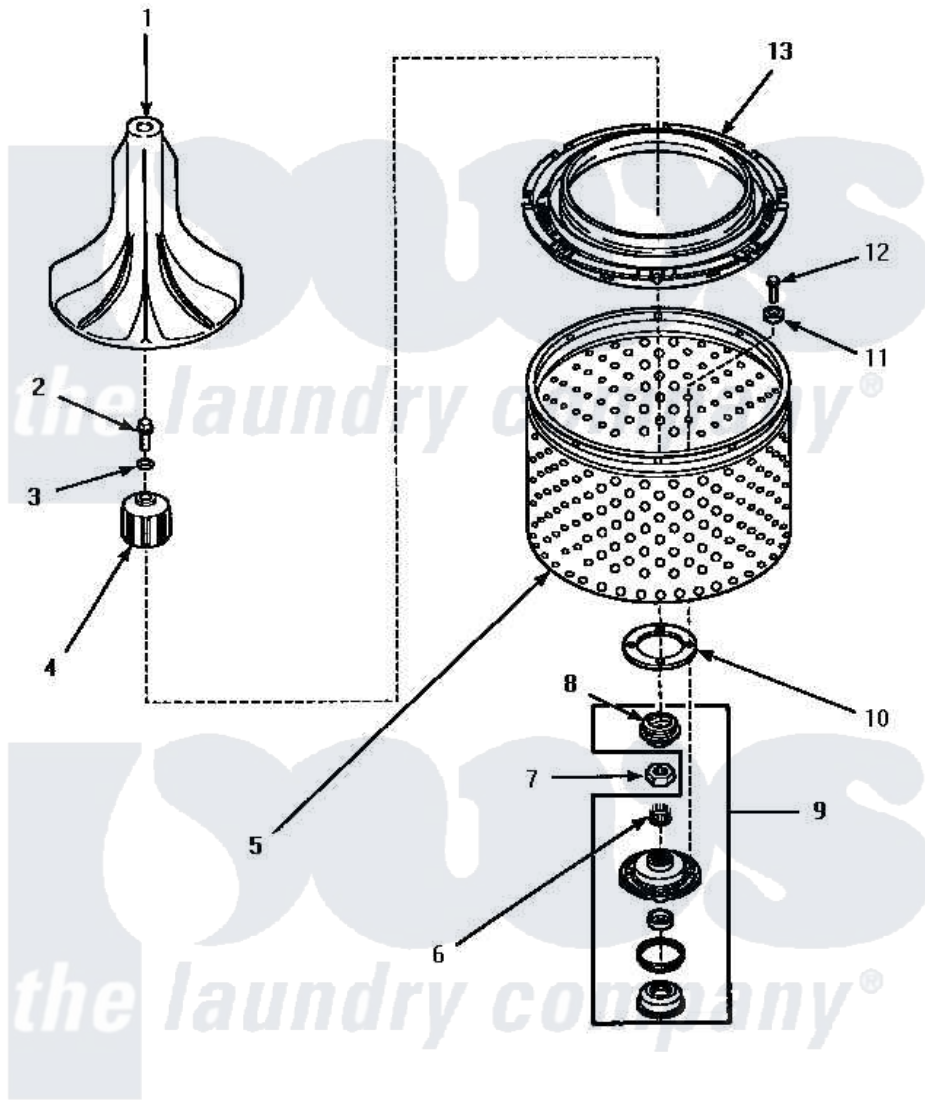

**Amana LWM251W (BOM: P1176301W W) 02 - AGITATOR/DRIVE BELL/SEAL KIT/TUB & HUB**

**AGITATOR, DRIVE BELL, SEAL KIT, WASHTUB AND HUB**

Amana [Residential Amana LWM251W \(BOM: P1176301W W\) Washer Parts](#) Parts Diagram 02 -  
AGITATOR/DRIVE BELL/SEAL KIT/TUB & HUB  
 Click on the part number to view part

Item	Original Part Number	Replaced By	Status	Part Description
1	<a href="#">33513</a>			Agitator, Short-Coin
2	34288	<a href="#">40065102</a>		Screw, Shoulder 1/4
3	<a href="#">36472</a>			O-Ring
4	34504P	<a href="#">R9900189</a>		Kit, Drive Bell And Seal
5	<a href="#">34521P</a>			Assembly, Tub
6	29728	<a href="#">40008301</a>		Insert, Spline
7	Y29220	<a href="#">40016301</a>		Nut, Lock
8	34184	<a href="#">R9900189</a>		Kit, Drive Bell And Seal
9	495P3	<a href="#">R9900552</a>		Hub And Seal
10	27125	<a href="#">39122</a>		Gasket, Washtub
11	<a href="#">28094</a>			Gasket
12	27202	<a href="#">W10116787</a>		Screw
13	<a href="#">32990</a>			Guard, Clothes