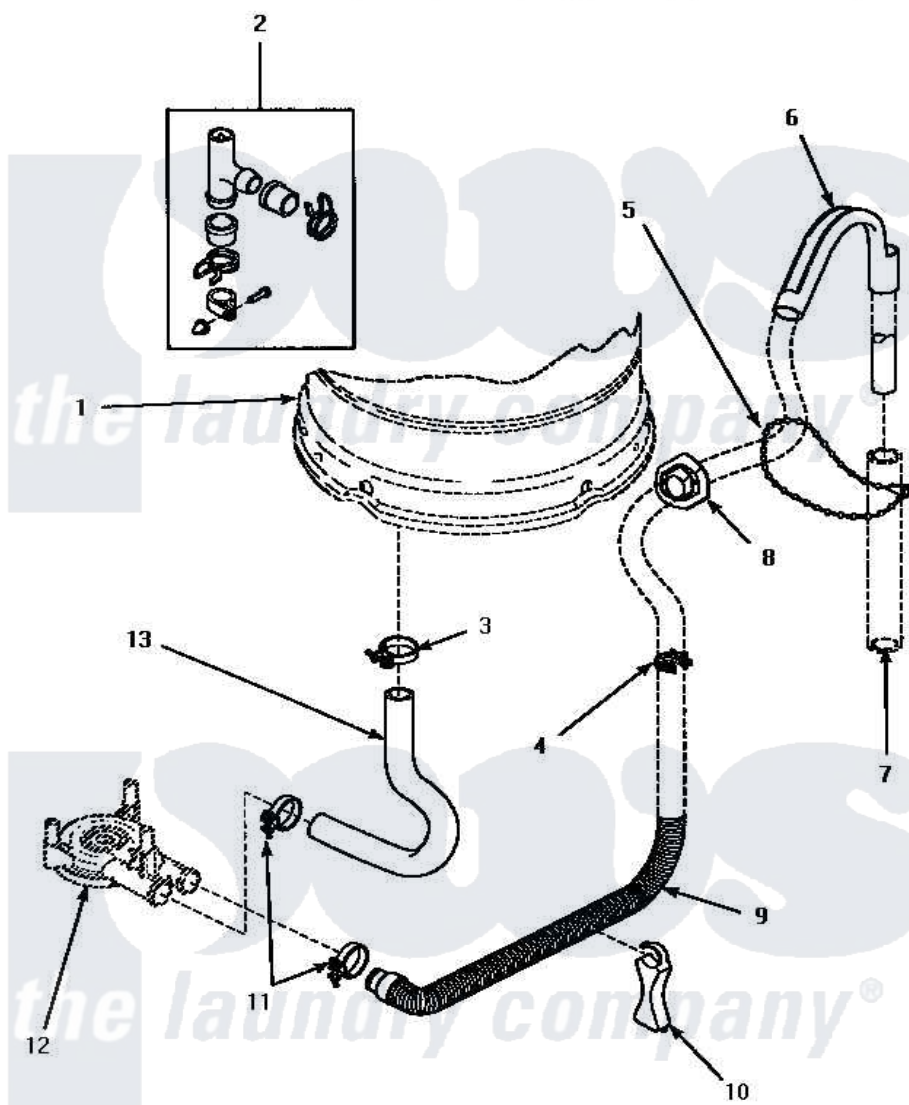

Amana LWM251W (BOM: P1176301W W) 05 - DRAIN HOSE & SIPHON BREAK

DRAIN HOSE AND SIPHON BREAK

Amana Residential Amana LWM251W (BOM: P1176301W W) Washer Parts Parts Diagram 05 - DRAIN HOSE & SIPHON BREAK

Click on the part number to view part

Item	Original Part Number	Replaced By	Status	Part Description
1	Y00000000		Not Available	SEE NOTE OUTER TUB
2	562P3	76660		Break-Sphn
3	35384	285655		Clamp, Hose
4	36014			Clip, Retainer-Hose
5	33489	8539404		Tie-Wire
6	33615	22003814		Retainer, Drain Hose
7	Y00000000		Not Available	SEE NOTE STANDPIPE
8	32219			Relief, Strain
9	34502	40053901		Hose, Drain
10	35487			Support, Hose
11	35384	285655		Clamp, Hose
12	Y00000000		Not Available	SEE NOTE PUMP ASSEMBLY
13	35752			Hose, Tub To Pump-Ddp
NI	406P3	451P3		Kit Drain Extension