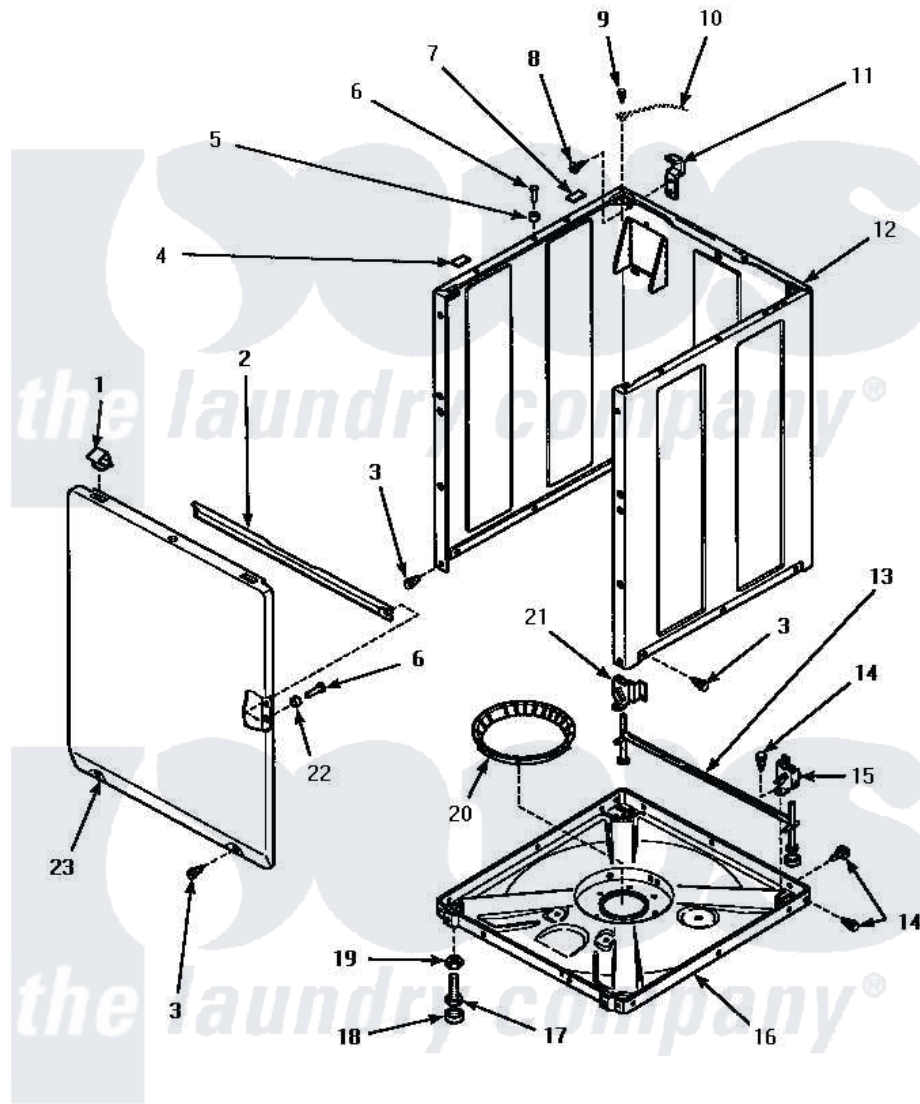

**Amana LWM251W (BOM: P1176301W W) 06 - FRONT PANEL, BASE & CABINET ASSY**

**FRONT PANEL, BASE AND CABINET ASSEMBLY**

Amana Residential Amana LWM251W (BOM: P1176301W W) Washer Parts Parts Diagram 06 - FRONT PANEL, BASE & CABINET ASSY

Click on the part number to view part

Item	Original Part Number	Replaced By	Status	Part Description
1	<a href="#">35865</a>			Clip, Hold-Down Front Panel
2	Y35097		Not Available	BRACE, FRT PNL
3	27196	<a href="#">27001200</a>		Screw
4	<a href="#">Y56128</a>			Pad, Bumper
5	56079	<a href="#">505187</a>		Locator, Panel
6	32671	<a href="#">Y014874</a>		Screw, Idler Arm And Sleeve
7	<a href="#">36226</a>			Pad, Bumper .25
8	34499		Not Available	SCREW, No.10B X 1/4 TAP IN HX
9	56392		Not Available	SCREW,8-18 X 3/8 TAPPI
10	Y00000000		Not Available	SEE NOTE GROUND WIRE, GREEN
11	<a href="#">Y27103</a>			Hinge, Hold-Down Lug
12	34475WP	<a href="#">38612WP</a>		Kit-Service
"	34475LP	<a href="#">38612LP</a>		Kit Service Cabinet