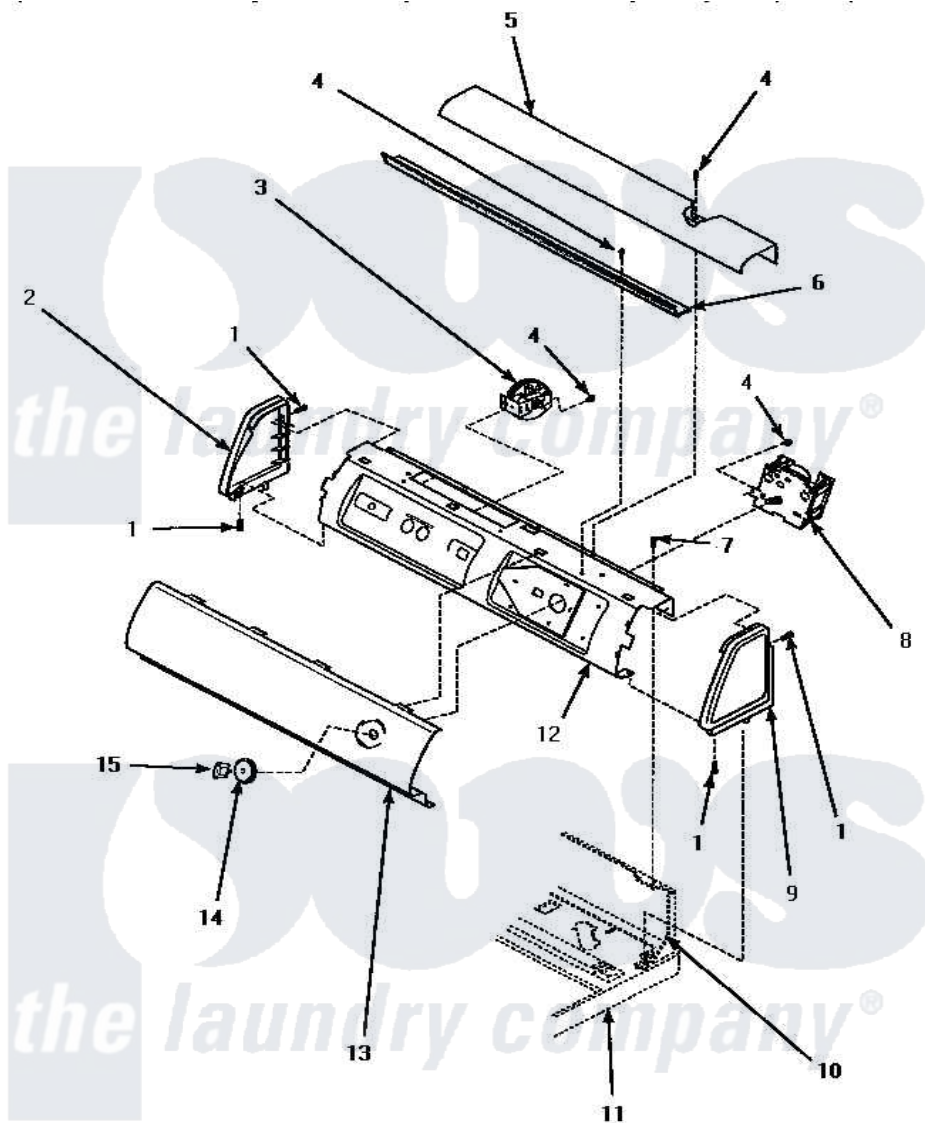

**Amana LWM251W (BOM: P1176301W W) 07 - GRAPHIC PANEL, CTRL
MTG PLATE & CTRLS**

GRAPHIC PANEL, CONTROL MOUNTING PLATE AND CONTROLS

Amana [Residential Amana LWM251W \(BOM: P1176301W W\) Washer Parts](#) Parts Diagram 07 - GRAPHIC PANEL, CTRL MTG PLATE & CTRLS
[Click on the part number to view part](#)

Item	Original Part Number	Replaced By	Status	Part Description
"	NOTE:		Not Available	OUTER TUB COVER AND GASKET TOOL IS FOR REMOVAL OF 36025 OUTER TUB COVER FROM OUTER TUB AND INSTALLATION OF 32857 GASKET IN OUTER TUB COVER.
1	501086	90767		Screw, 8A X 3/8 HeX Washer Head Tapping
2	34816			Panel, End
3	35012			Switch, Pressure-Fixed
4	23962	W10116760		Screw
5	34823		Not Available	COVER, TOP
6	Y34826		Not Available	DIFFUSER,LAMP-CLEAR
7	34904	489355		Screw, 8 X 1/2
8	31238			Timer, 2 Cycle
9	34815		Not Available	PANEL, END R.H. (BLK)

10	Y0000000	Not Available	SEE NOTE CONTROL HOOD REAR PANEL
11	Y0000000	Not Available	SEE NOTE CABINET TOP
12	34821	Not Available	CONTROL MOUNTING PLATE
13	36057	Not Available	PANEL, GRAPHIC-AMANA/WARD
14	33817	Not Available	ASSY, TIMER SKIRT-BLACK
15	33897		Knob, Timer-Washer-Blac