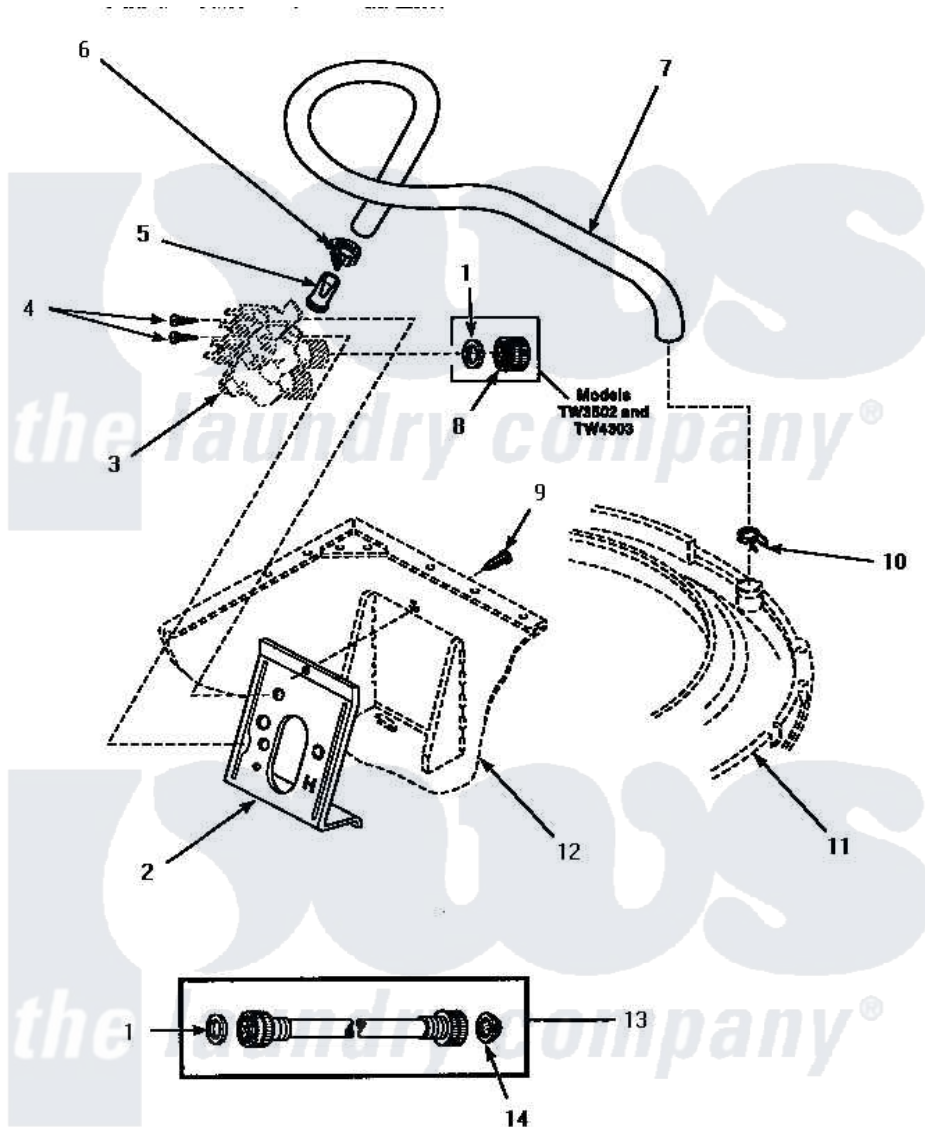

**Amana LWM251W (BOM: P1176301W W) 08 - INLET/FILL HOSE & MIXING VLV MTG BRKT**

**INLET HOSE, FILL HOSE AND MIXING VALVE MOUNTING BRACKET**

Amana [Residential Amana LWM251W \(BOM: P1176301W W\) Washer Parts](#) Parts Diagram 08 - INLET/FILL HOSE & MIXING VLV MTG BRKT

[Click on the part number to view part](#)

Item	Original Part Number	Replaced By	Status	Part Description
1	20290	<a href="#">Y013783</a>		Washer, Inlet Hose
2	34972	<a href="#">39407</a>		Bracket, Valve
3	Y00000000		Not Available	SEE NOTE MIXING VALVE ASSEMBLY
4	56392		Not Available	SCREW,8-18 X 3/8 TAPPI
5	34500	<a href="#">22001900</a>		Preventer, Back Flow
6	27643	<a href="#">596669</a>		Clamp, Manifold
7	35874	<a href="#">38155</a>		Hose, Mix Valve To TU
8	<a href="#">24145</a>			Cap
9	33562	<a href="#">27001200</a>		Screw
10	<a href="#">29210</a>			Hose Clamp
11	Y00000000		Not Available	SEE NOTE OUTER TUB COVER
12	Y00000000		Not Available	SEE NOTE CABINET
13	28330P	<a href="#">202860</a>		Inlet Hose Assembly