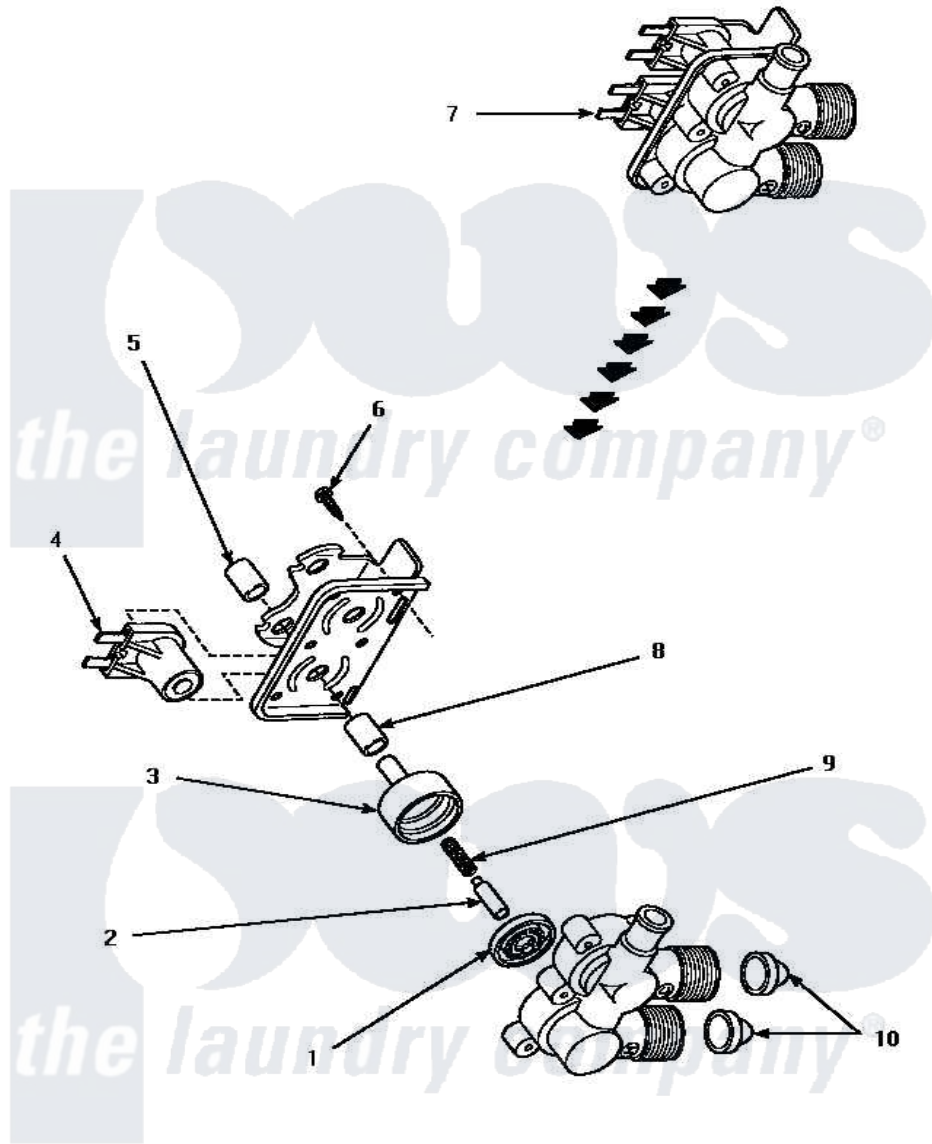

Amana LWM251W (BOM: P1176301W W) 09 - MIXING VALVE ASSY

MIXING VALVE ASSEMBLY

Amana [Residential Amana LWM251W \(BOM: P1176301W W\) Washer Parts](#) Parts Diagram 09 - MIXING VALVE ASSY

[Click on the part number to view part](#)

Item	Original Part Number	Replaced By	Status	Part Description
1	24134		Not Available	DIAPHRAGM
2	24132		Not Available	ARMATURE
3	24130			Guide, Armature
4	33930A	33930		Valve, Mixing
5	24128		Not Available	SLEEVE, LONG
6	25817C		Not Available	SCREW
7	34963	34963P		Valve Mixing Package
8	24129		Not Available	SLEEVE, SHORT
9	23224E		Not Available	SPRING
10	24122	22002960		Strainer, Washer Inlet