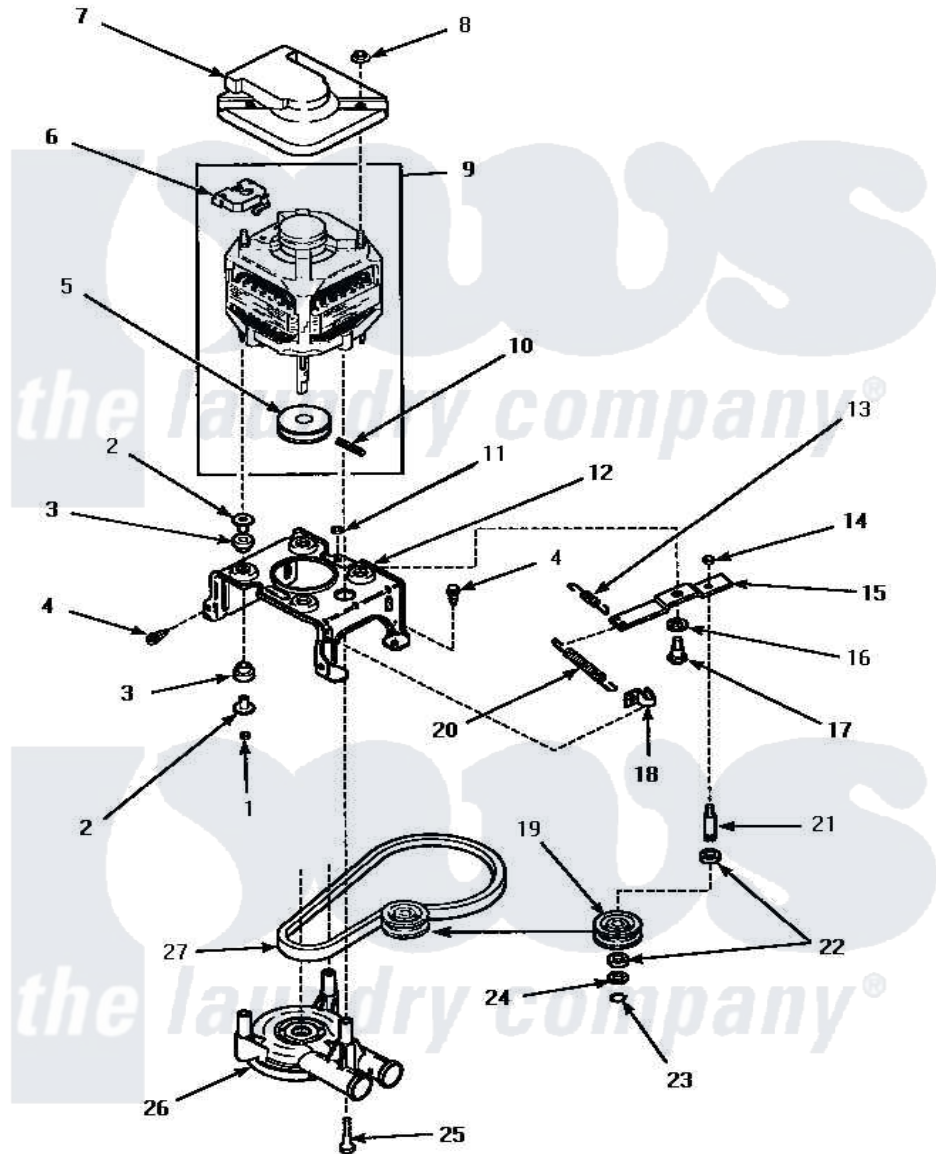

Amana LWM251W (BOM: P1176301W W) 11 - MOTOR, MTG BRKT, BELT, PUMP & IDLER ASSY

MOTOR, MOUNTING BRACKET, BELT, PUMP AND IDLER ASSEMBLY

Amana Residential Amana LWM251W (BOM: P1176301W W) Washer Parts Parts Diagram 11 - MOTOR, MTG BRKT, BELT, PUMP & IDLER ASSY
 Click on the part number to view part

Item	Original Part Number	Replaced By	Status	Part Description
1	35423	3400029		Nut, Adapter Plate
2	34791			Post, Mount-Motor
3	34788			Mount, Motor
4	Y31645	27001200		Screw
5	27171		Not Available	PULLEY,MOTOR
6	35632		Not Available	SWITCH, MOTOR
7	34754	40112301		Shield, Motor
8	35139		Not Available	PALNUT
9	34910	27001215		Motor W/Pulley
"	35032	Y02390002		Drive Belt
10	23750			Pin, Roll
11	52566	27001225		Nut, Jam Mid Lock 1/4-20
12	34890		Not Available	BRACKET,MOTOR MOUNT
13	30620		Not Available	SPRING,IDLER LEVER HEL
14	28803	2221070		Clamp, Nylon

15	31054	40041002	Lever, Idler
16	81392	40054701	Washer
17	27229	40038901	Screw, 1/4-20
18	28849		Clip, Spring
19	28800	Not Available	WHEEL, IDLER
20	33110	37366	Spring, Idler
21	28802		Shaft, Idler
22	Y29443		Washer, Felt
23	23748		Ring, Retaining
24	52549		Washer, 501 ID X3/4 Odx
25	Y34565	40063701	Screw, 10-16 x 1.75
26	35742P	27001233	Pump
27	28808		Belt, Agitate And Spin
NI	258P3	Not Available	KIT, CAPACITOR