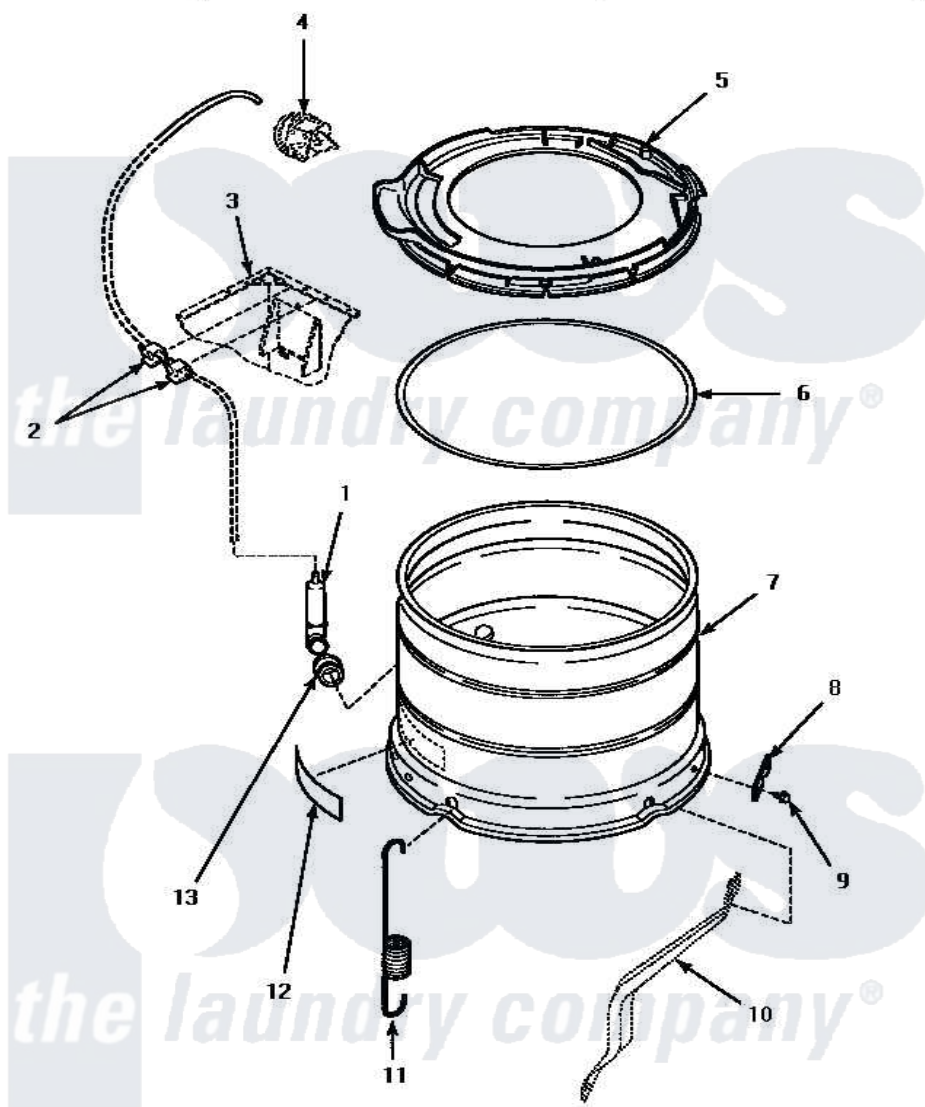

Amana LWM251W (BOM: P1176301W W) 12 - OUTER TUB, COVER & PRESSURE HOSE

OUTER TUB, COVER AND PRESSURE HOSE

Amana Residential Amana LWM251W (BOM: P1176301W W) Washer Parts Parts Diagram 12 - OUTER TUB, COVER & PRESSURE HOSE

[Click on the part number to view part](#)

Item	Original Part Number	Replaced By	Status	Part Description
1	30907	40008501		Assembly, Pressure Bulb
2	21036			Clip, Cable
3	Y00000000		Not Available	SEE NOTE CABINET
4	Y00000000		Not Available	SEE NOTE PRESSURE SWITCH
5	36025	36025P		Assembly, Tub Cover and Gasket
6	32857			Gasket, Tub Cover Small
7	34439P			Outer Tub
8	27926			Plate, Leg .063
9	35369	40128701		Screw, 5/16-18 X .50
10	Y00000000		Not Available	SEE NOTE SUPPORT LEG
11	35947		Not Available	SPRING, TUB -SHORT
12	500049		Not Available	STICKER
13	29175	40037801		Grommet