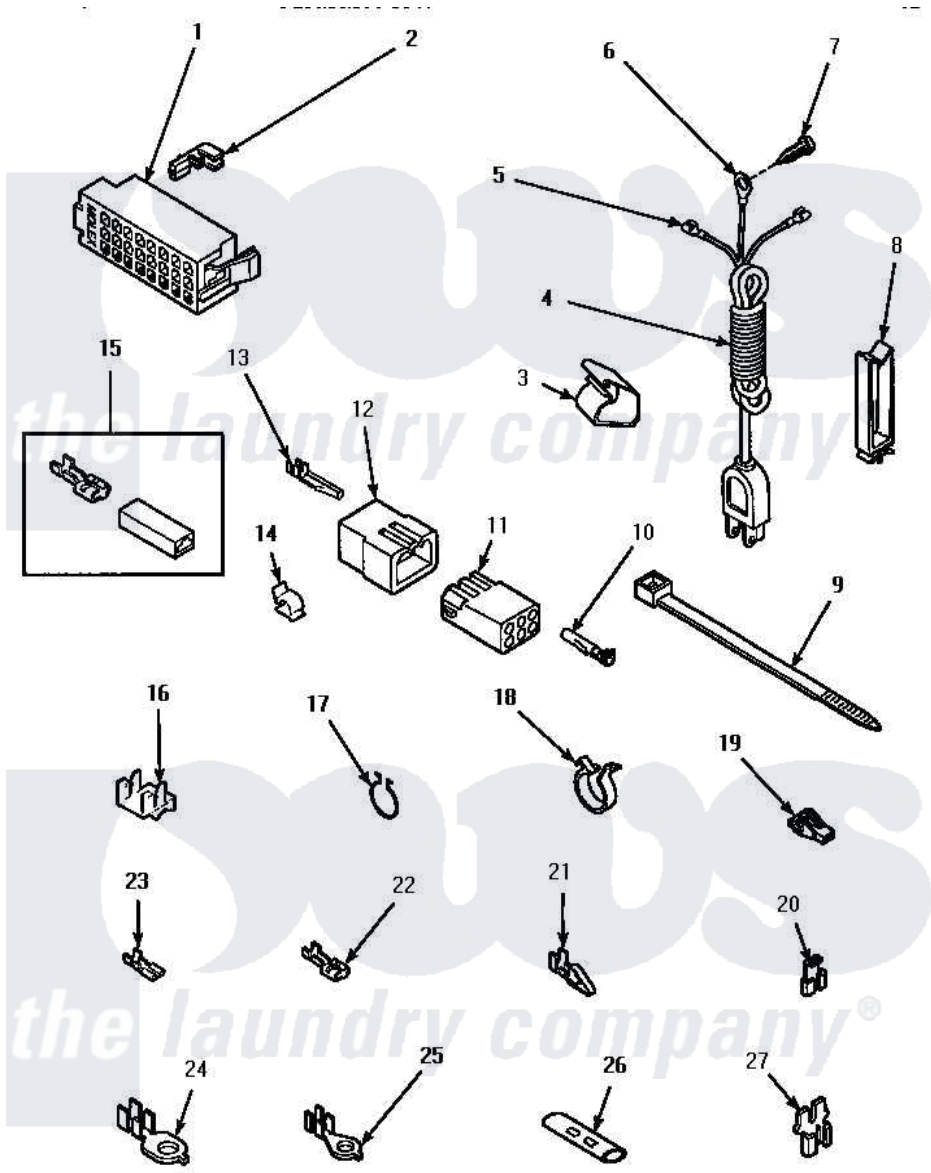

Amana LWM251W (BOM: P1176301W W) 14 - POWER CORD & TERMINALS

POWER CORD AND TERMINALS

Amana Residential Amana LWM251W (BOM: P1176301W W) Washer Parts Parts Diagram 14 - POWER CORD & TERMINALS

[Click on the part number to view part](#)

Item	Original Part Number	Replaced By	Status	Part Description
1	34123			Housing, LH -24 Position
"	32746			Housing, RH-24 Positi
2	Y00188			Molex Terminal
3	35521		Not Available	CLIP,HARNESS HOLDER
4	Y34458		Not Available	POWER CORD ALL
5	03673		Not Available	NUT
6	Y00000000		Not Available	SEE NOTE GROUND WIRE, GREEN
7	52909			Screw, 10B-16 X 1/2 HeX
8	36274		Not Available	CLIP, HARNESS
9	36466	M0321209		Tie-Electrical
10	Y00117	5011-XX		093 Female Socket
11	26301			Receptacle, Molex
"	26708			Receptacle, 6 Circuit
"	26163			Receptacle, 9 Circuit

12	23033		Plug, 9 Circuit
"	26302	Not Available	PLUG,1 CIRCUIT
"	23041		Plug, 6 Circuit
13	Y00116		Terminal, Pin-Male
14	21036		Clip, Cable
15	00234	00359	Terminal Ultra Pod 250 X032F
16	Y00161	B5733302	Clip, Ground
17	51291		Clip, Wire
18	61510	504034	Clip, Wire
19	70210	Not Available	INSULATOR,BLUE
20	Y00120		Terminal, Flag-1/4 Fema
21	00220	Not Available	TERMINAL,CRIMP-SINGLE
22	Y00119	Not Available	SPADE TERMINAL(18 GAUGE) (1/4 INCH-(1) 18 GAUGE WIRE)
23	00112		Terminal, Spade-3/16 Fe
24	Y00113	Not Available	TERMINAL,RING-1/4 STUD
25	00110		No.10 18 Gauge Wire
26	21091	Not Available	CONNECTOR TWO 1/4 INCH MALE
27	29673	Not Available	DOUBLE CONNECTOR