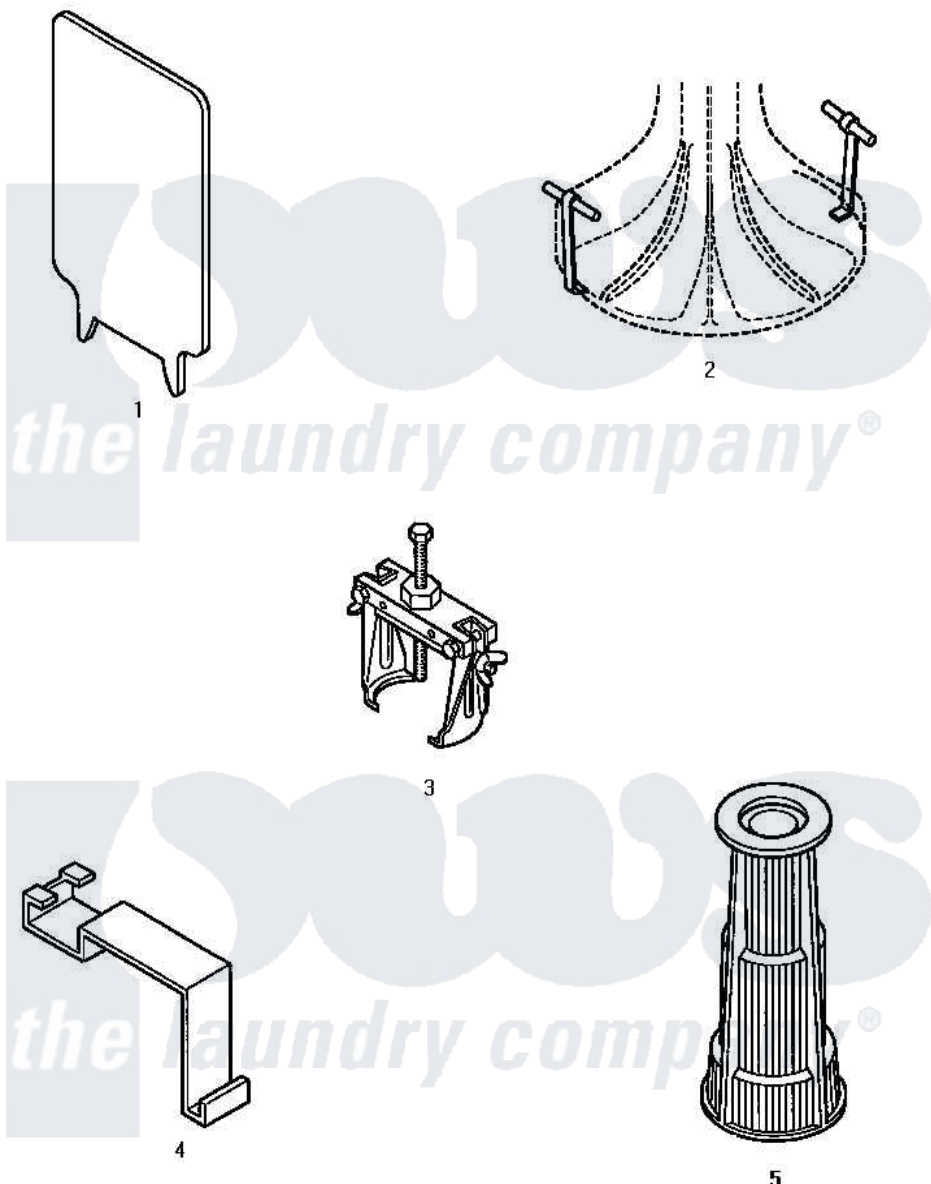

Amana LWM251W (BOM: P1176301W W) 16 - SPECIAL TOOLS

Amana Residential Amana LWM251W (BOM: P1176301W W) Washer Parts Parts Diagram 16 - SPECIAL TOOLS

Click on the part number to view part

Item	Original Part Number	Replaced By	Status	Part Description
1	272P4			Tool, Lid Switch Instal
2	254P4P			Agitator Hooks
3	253P4	294P4		Bell Tool
4	273P4			Tub Cover Gasket Tool
5	274P4	293P4		Seal Tool