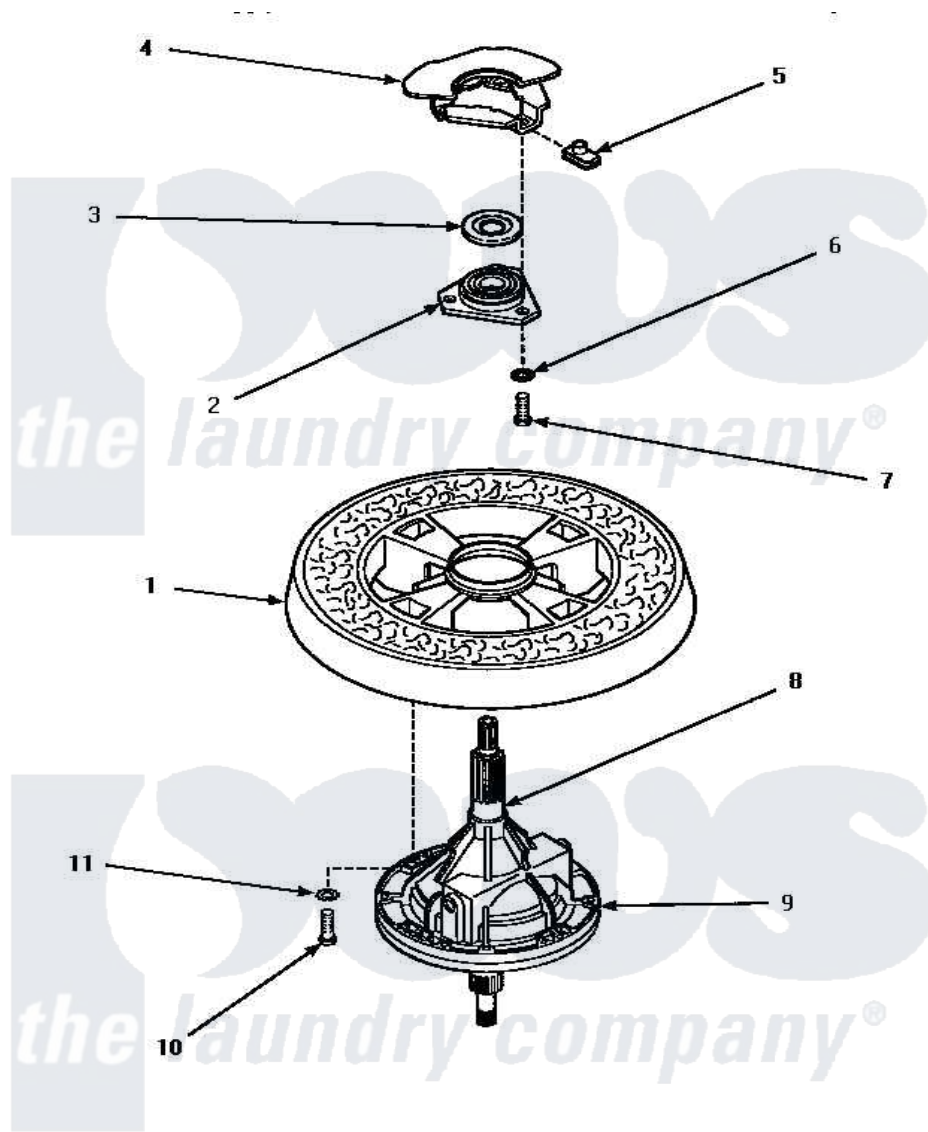

Amana LWM251W (BOM: P1176301W W) 17 - TRANSMISSION ASSY & BALANCE RING

TRANSMISSION ASSEMBLY AND BALANCE RING

Amana [Residential Amana LWM251W \(BOM: P1176301W W\) Washer Parts](#) Parts Diagram 17 - TRANSMISSION ASSY & BALANCE RING

[Click on the part number to view part](#)

Item	Original Part Number	Replaced By	Status	Part Description
1	34731		Not Available	ASSY,BALANCE RING-COMPL
2	27182	40004201P		Main Bearing Assembly
3	27187			Flinger
4	Y00000000		Not Available	SEE NOTE OUTER TUB
5	27222			Nut, Retainer 5/16-18
6	04366			Lockwasher, 5/16intshkp
7	01355		Not Available	SCREW
8	27604P			Never-Seeze 1 Oz Tube
9	Y34526	34526P		Assembly, Transmission
10	27200		Not Available	CAP SCREW
11	02431			Lockwasher, 1/4 Ext Shk